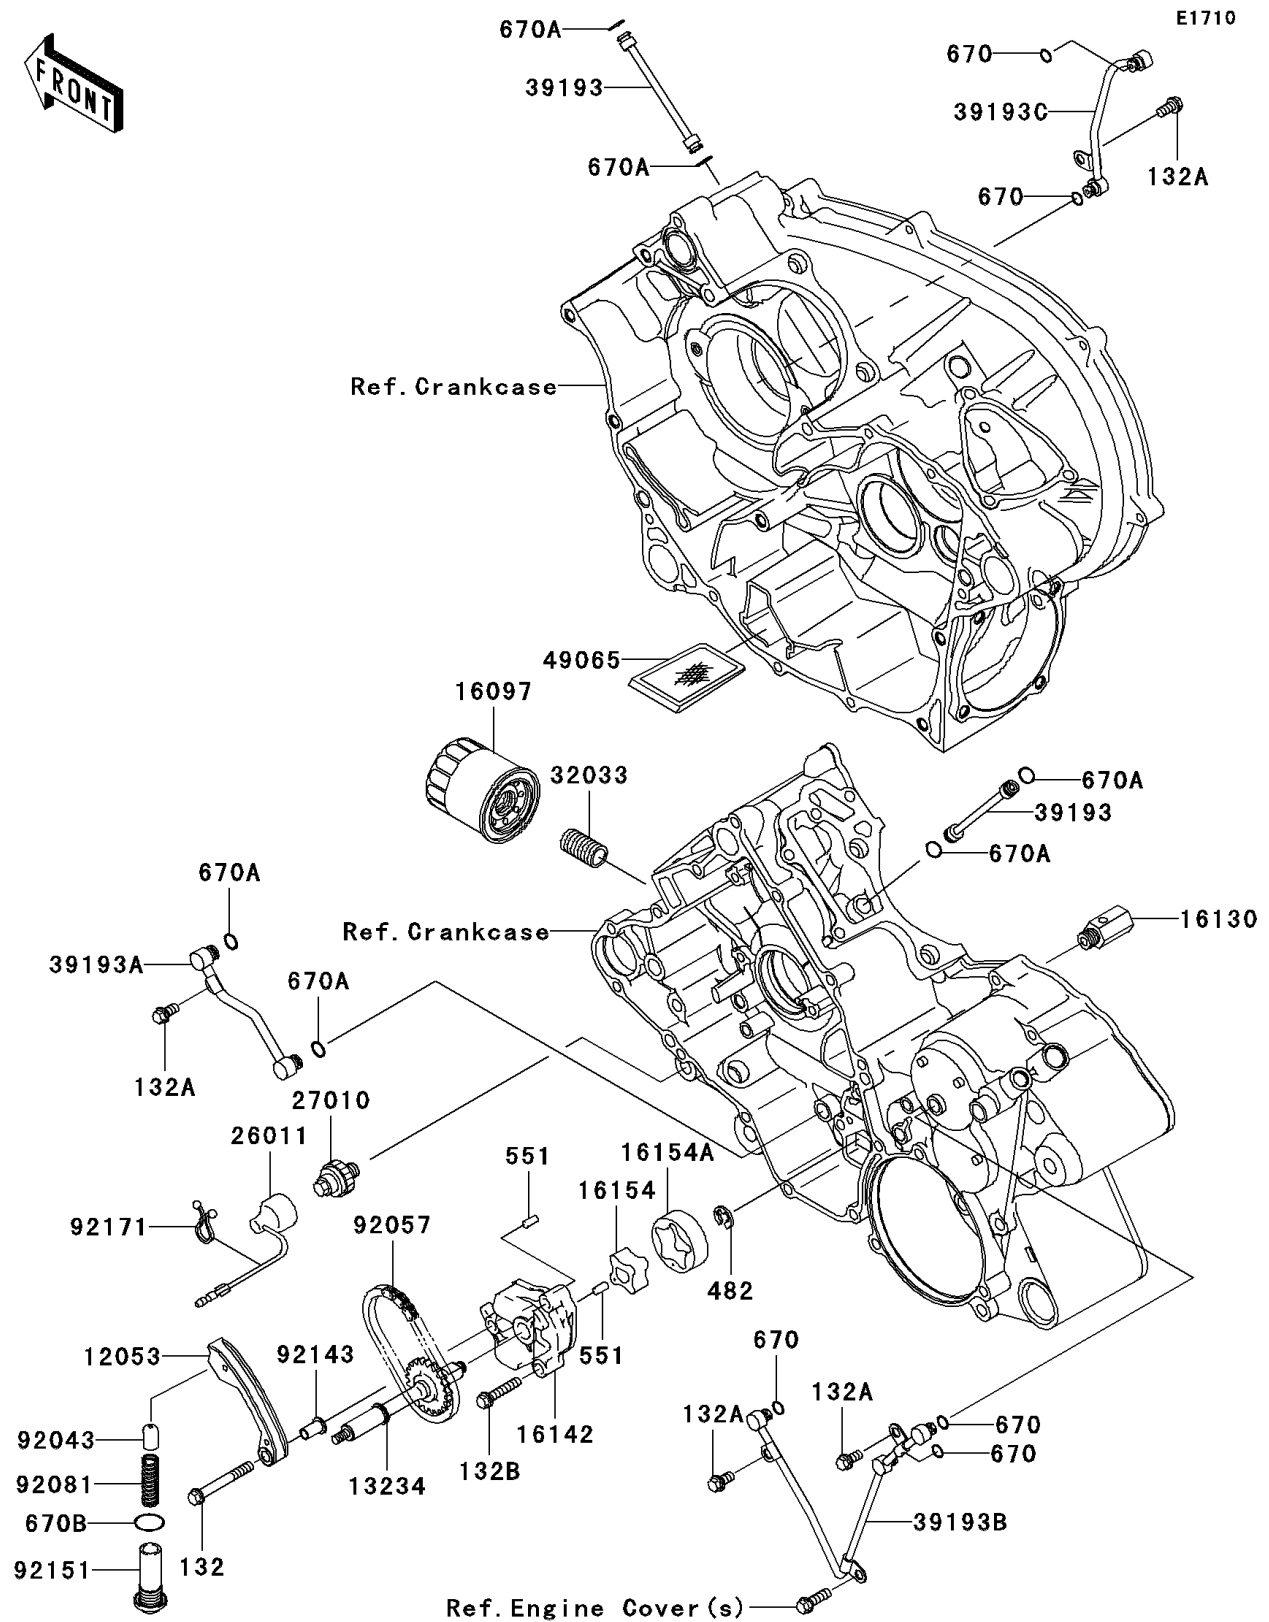

2009 Brute Force 750 4x4i NRA Outdoors

PARTS DIAGRAM Oil Pump/Oil Filter

2009 Brute Force 750 4x4i NRA Outdoors

PARTS LIST

Oil Pump/Oil Filter

ITEM NAME	PART NUMBER	QUANTITY
-----------	-------------	----------
