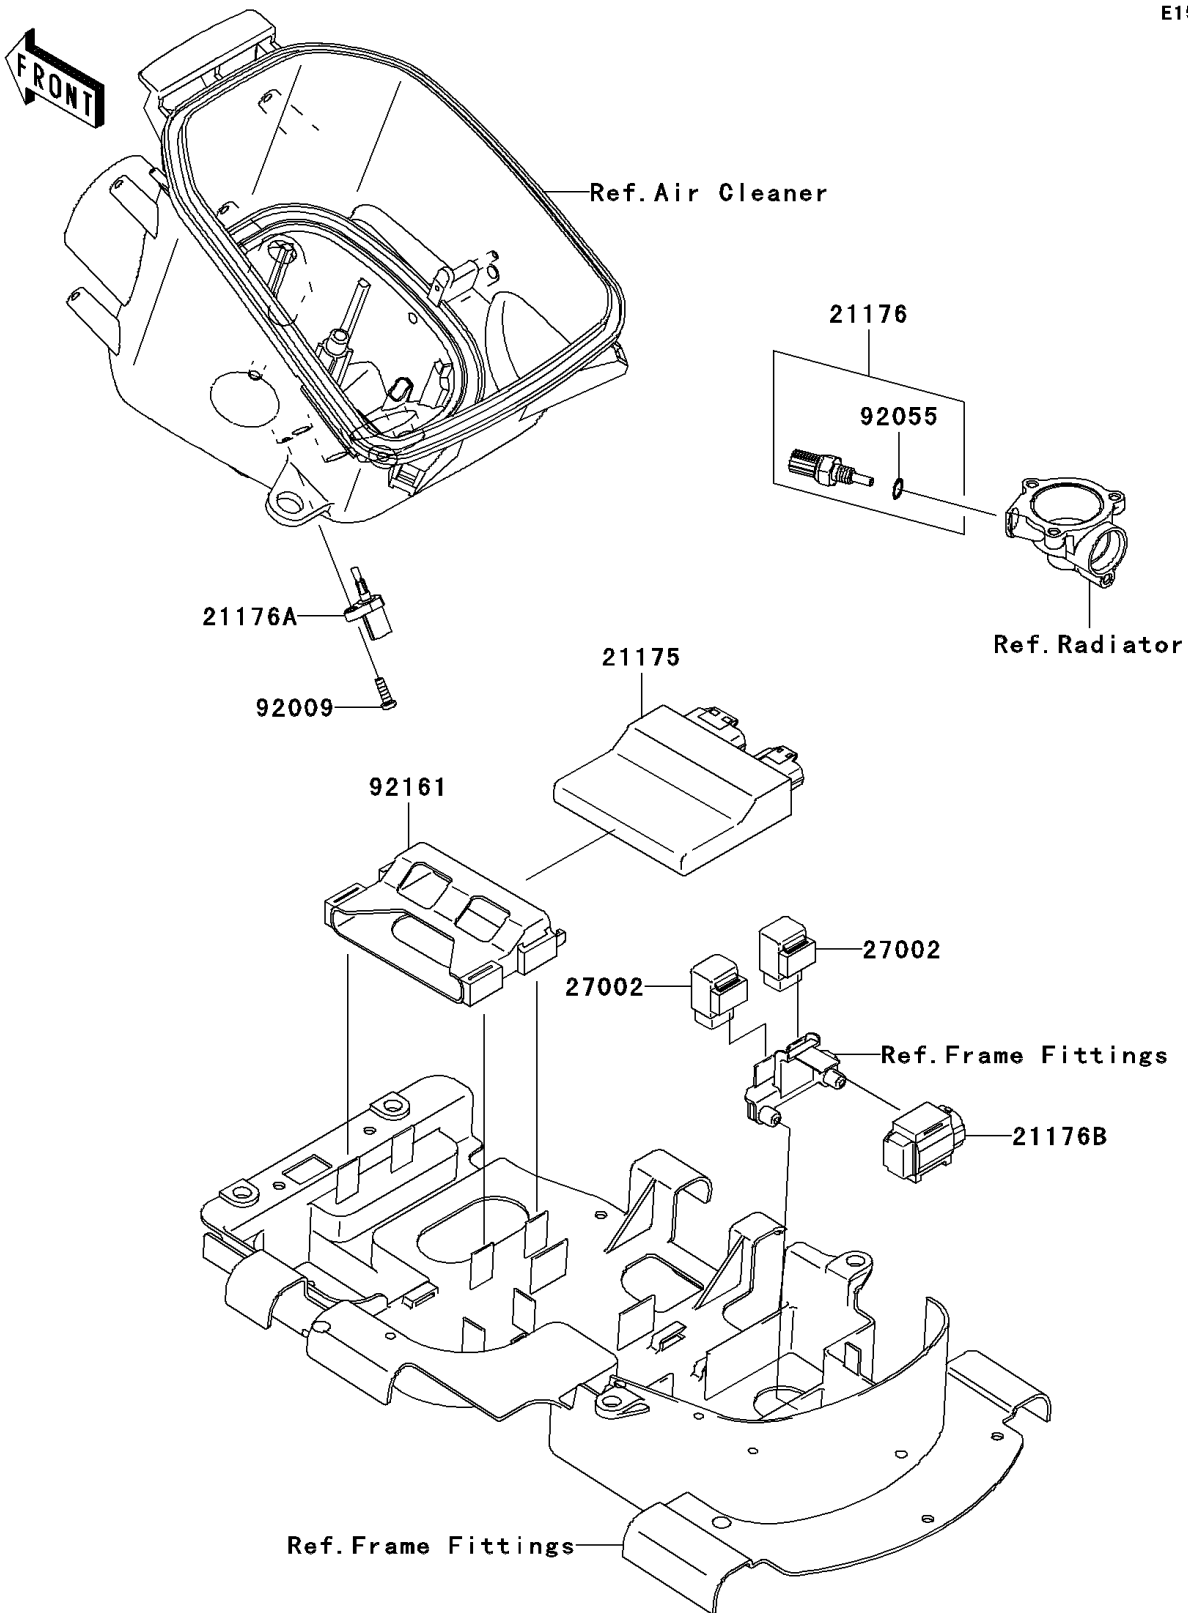

2009 Brute Force 750 4x4i NRA Outdoors

PARTS DIAGRAM

Fuel Injection

E1530

2009 Brute Force 750 4x4i NRA Outdoors

PARTS LIST Fuel Injection

ITEM NAME	PART NUMBER	QUANTITY
-----------	-------------	----------
