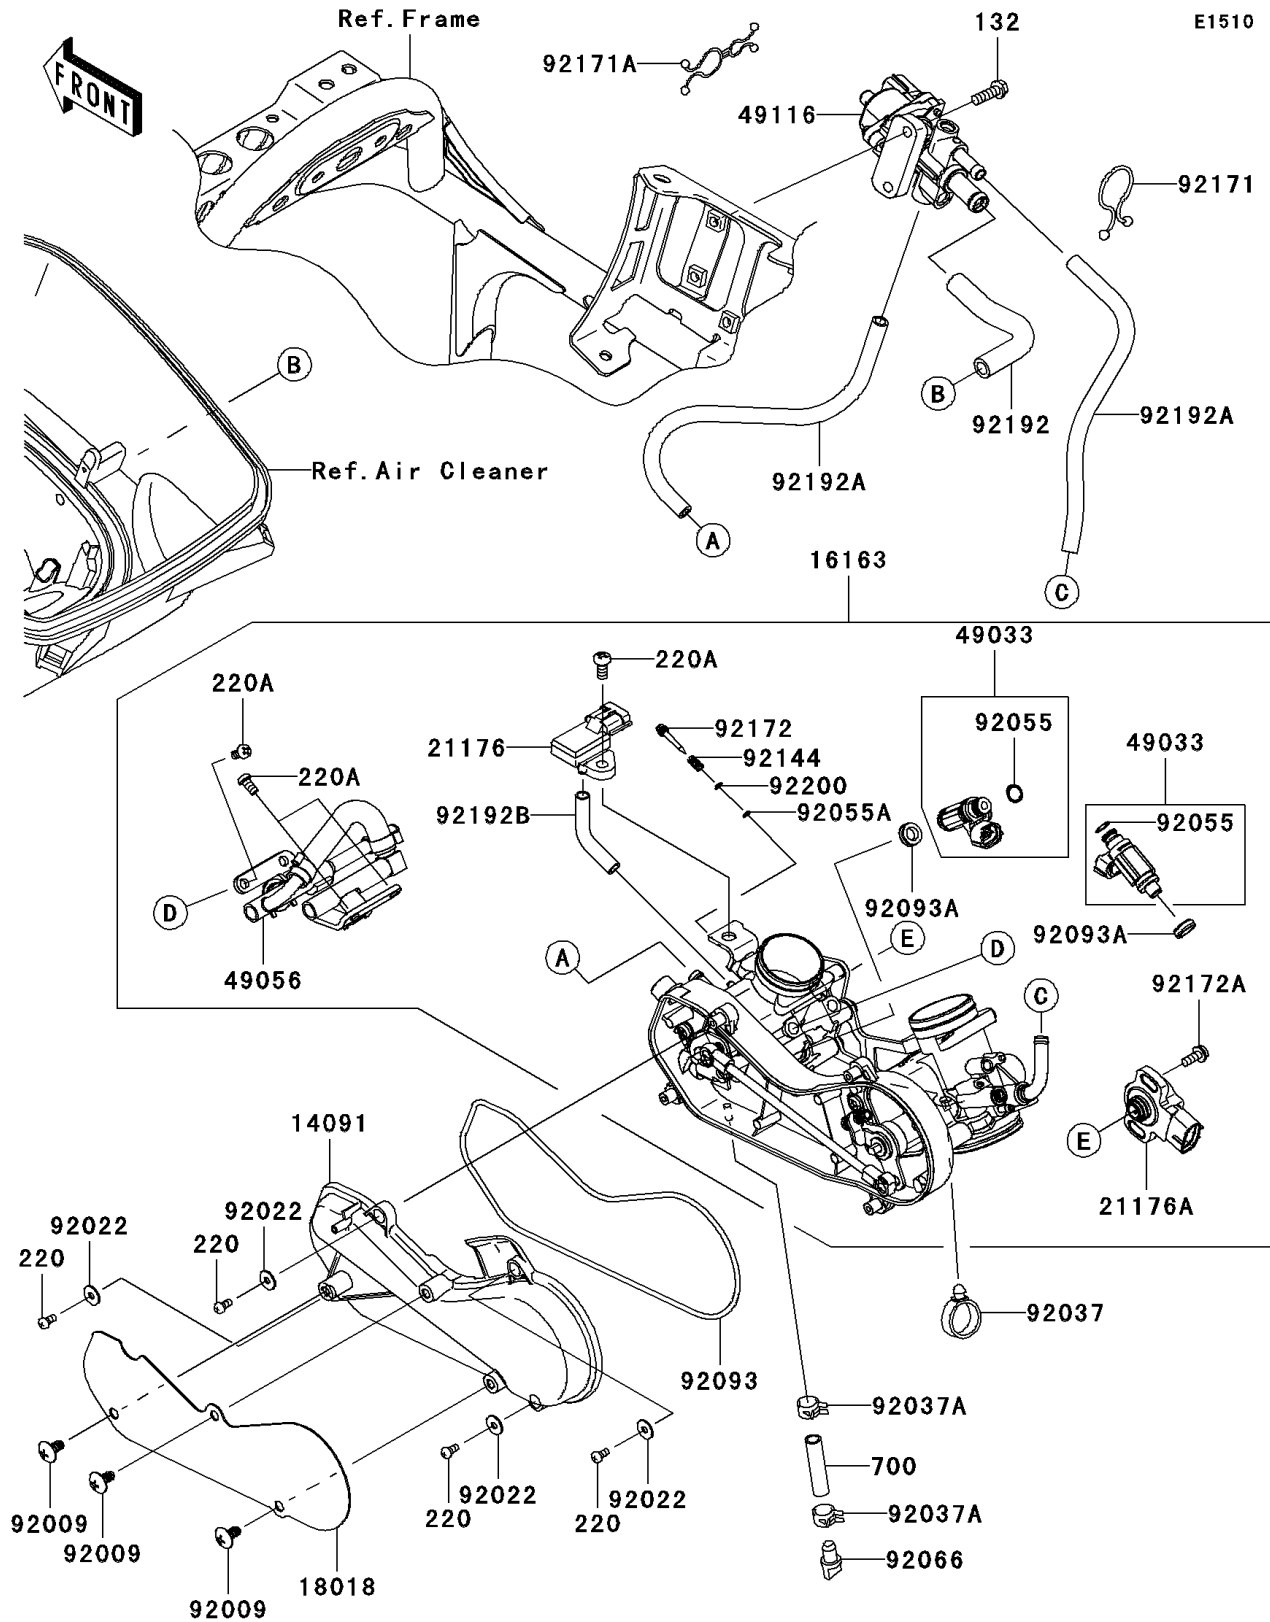

2009 Brute Force 750 4x4i NRA Outdoors

PARTS DIAGRAM

Throttle

2009 Brute Force 750 4x4i NRA Outdoors

PARTS LIST

Throttle

ITEM NAME

PART NUMBER

QUANTITY
