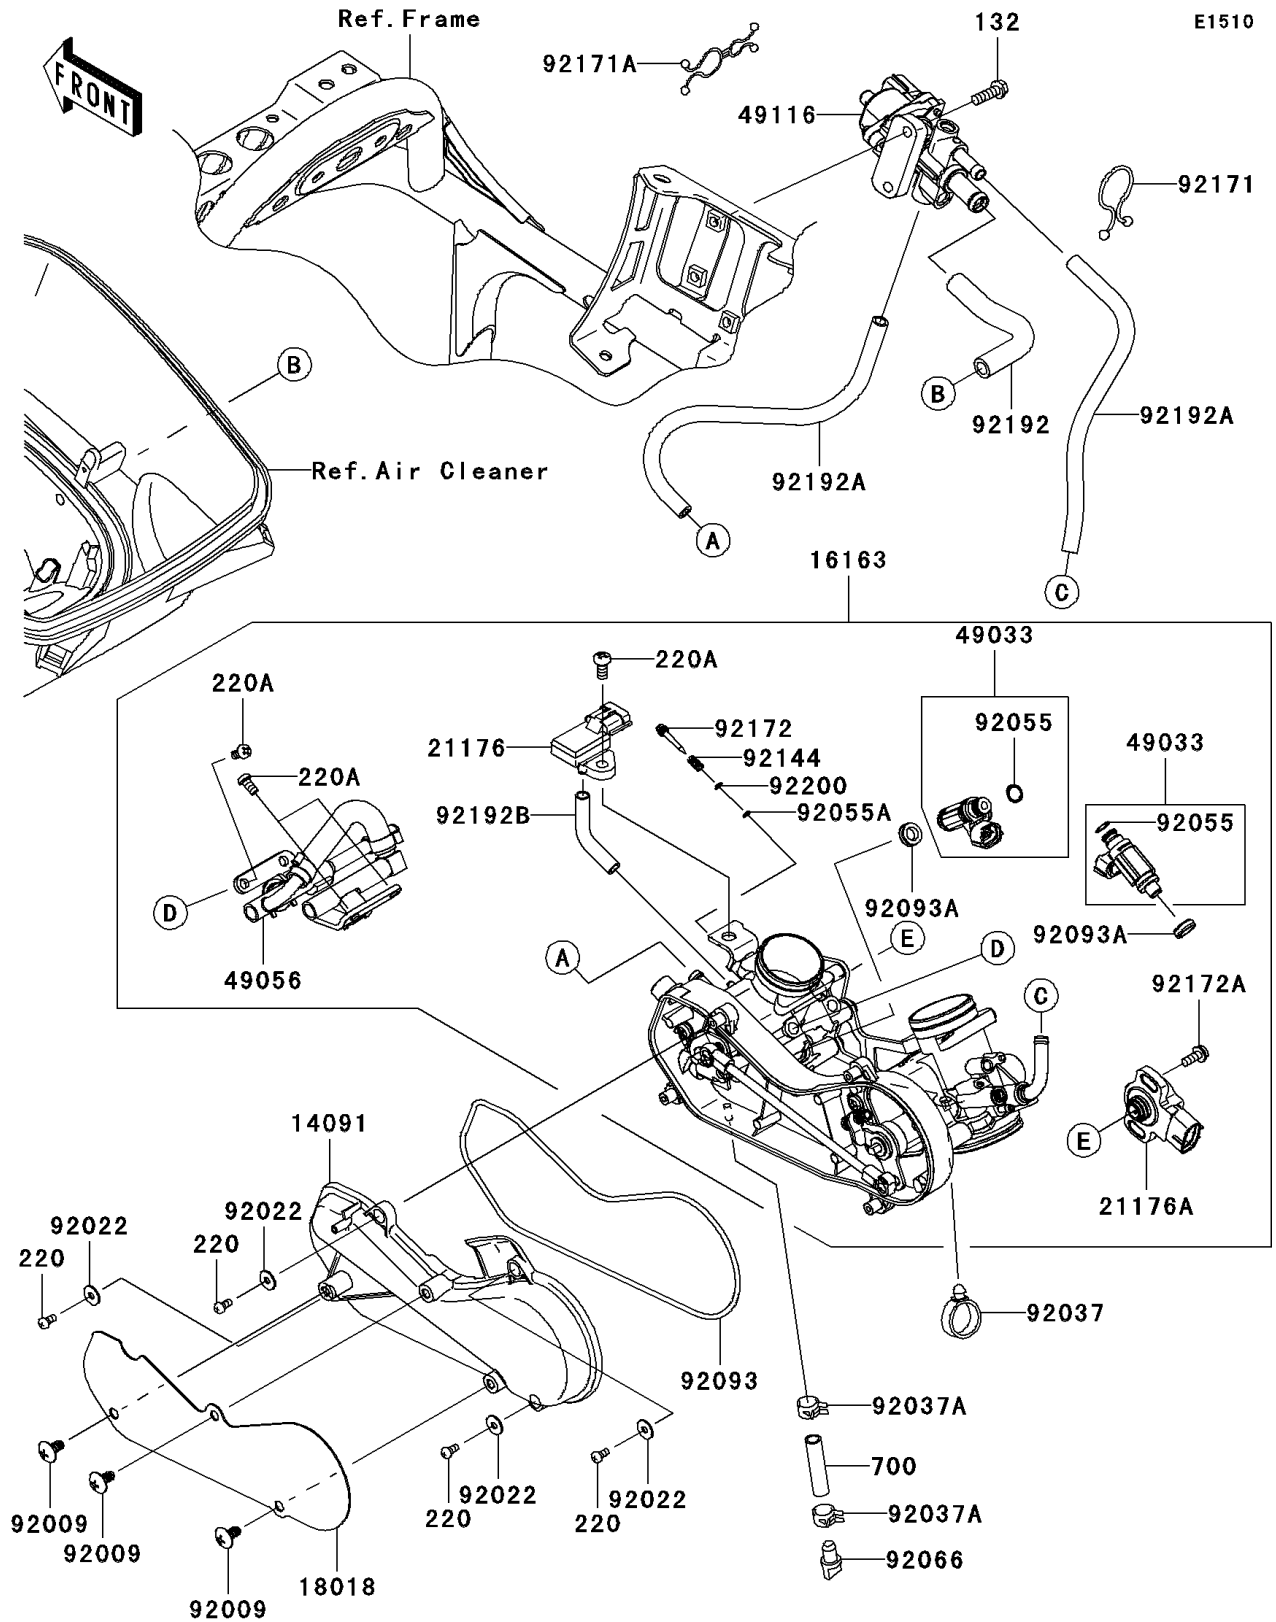

2010 Brute Force 750 4x4i Realtree APG HD

PARTS DIAGRAM

Throttle

2010 Brute Force 750 4x4i Realtree APG HD

Kawasaki
Let the Good Times Roll®

PARTS LIST

Throttle

ITEM NAME	PART NUMBER	QUANTITY
BOLT-FLANGED-SMALL,6X18 (Ref # 132)	132BD0618	2
SCREW-PAN-CROS,4X8 (Ref # 220)	220AA0408	4
SCREW-PAN-CROSS,6X12 (Ref # 220A)	220AA0612	5
TUBE-PVC (Ref # 700)	700Q0740	1
COVER (Ref # 14091)	14091-0737	1
THROTTLE-ASSY,36EIS (Ref # 16163)	16163-0125	1
PLATE-HEAT GUARD (Ref # 18018)	18018-0010	1
SENSOR,PRESSURE (Ref # 21176)	21176-0058	1
SENSOR,TPS (Ref # 21176A)	21176-0100	1
NOZZLE-INJECTION (Ref # 49033)	49033-1060	2
PIPE-INJECTION (Ref # 49056)	49056-0021	1
VALVE-ASSY (Ref # 49116)	49116-0021	1
SCREW,6X12 (Ref # 92009)	92009-1480	3
WASHER,5.2X13X1 (Ref # 92022)	92022-1380	4
CLAMP,HOSE (Ref # 92037)	92037-1827	1
CLAMP (Ref # 92037A)	92037-2113	2
RING-O,INJECTION NOZZLE (Ref # 92055)	92055-1622	2
RING-O,AIR SCREW (Ref # 92055A)	92055-1658	2
PLUG,DRAIN (Ref # 92066)	92066-1211	1
SEAL (Ref # 92093)	92093-0082	1
SEAL (Ref # 92093A)	92093-0127	2
SPRING,THROTTLE STOP SCREW (Ref # 92144)	92144-1674	2
CLAMP (Ref # 92171)	92171-1185	1
CLAMP (Ref # 92171A)	92171-1438	1
SCREW (Ref # 92172)	92172-0156	2
SCREW (Ref # 92172A)	92172-0254	2
TUBE (Ref # 92192)	92192-0437	1
TUBE (Ref # 92192A)	92192-0439	2
TUBE,3.2X7.4X50 (Ref # 92192B)	92192-0578	1

2010 Brute Force 750 4x4i Realtree APG HD

Kawasaki
Let the Good Times Roll®

PARTS LIST

Throttle

ITEM NAME	PART NUMBER	QUANTITY
WASHER,PILOT AIR SCREW (Ref # 92200)	92200-1564	2