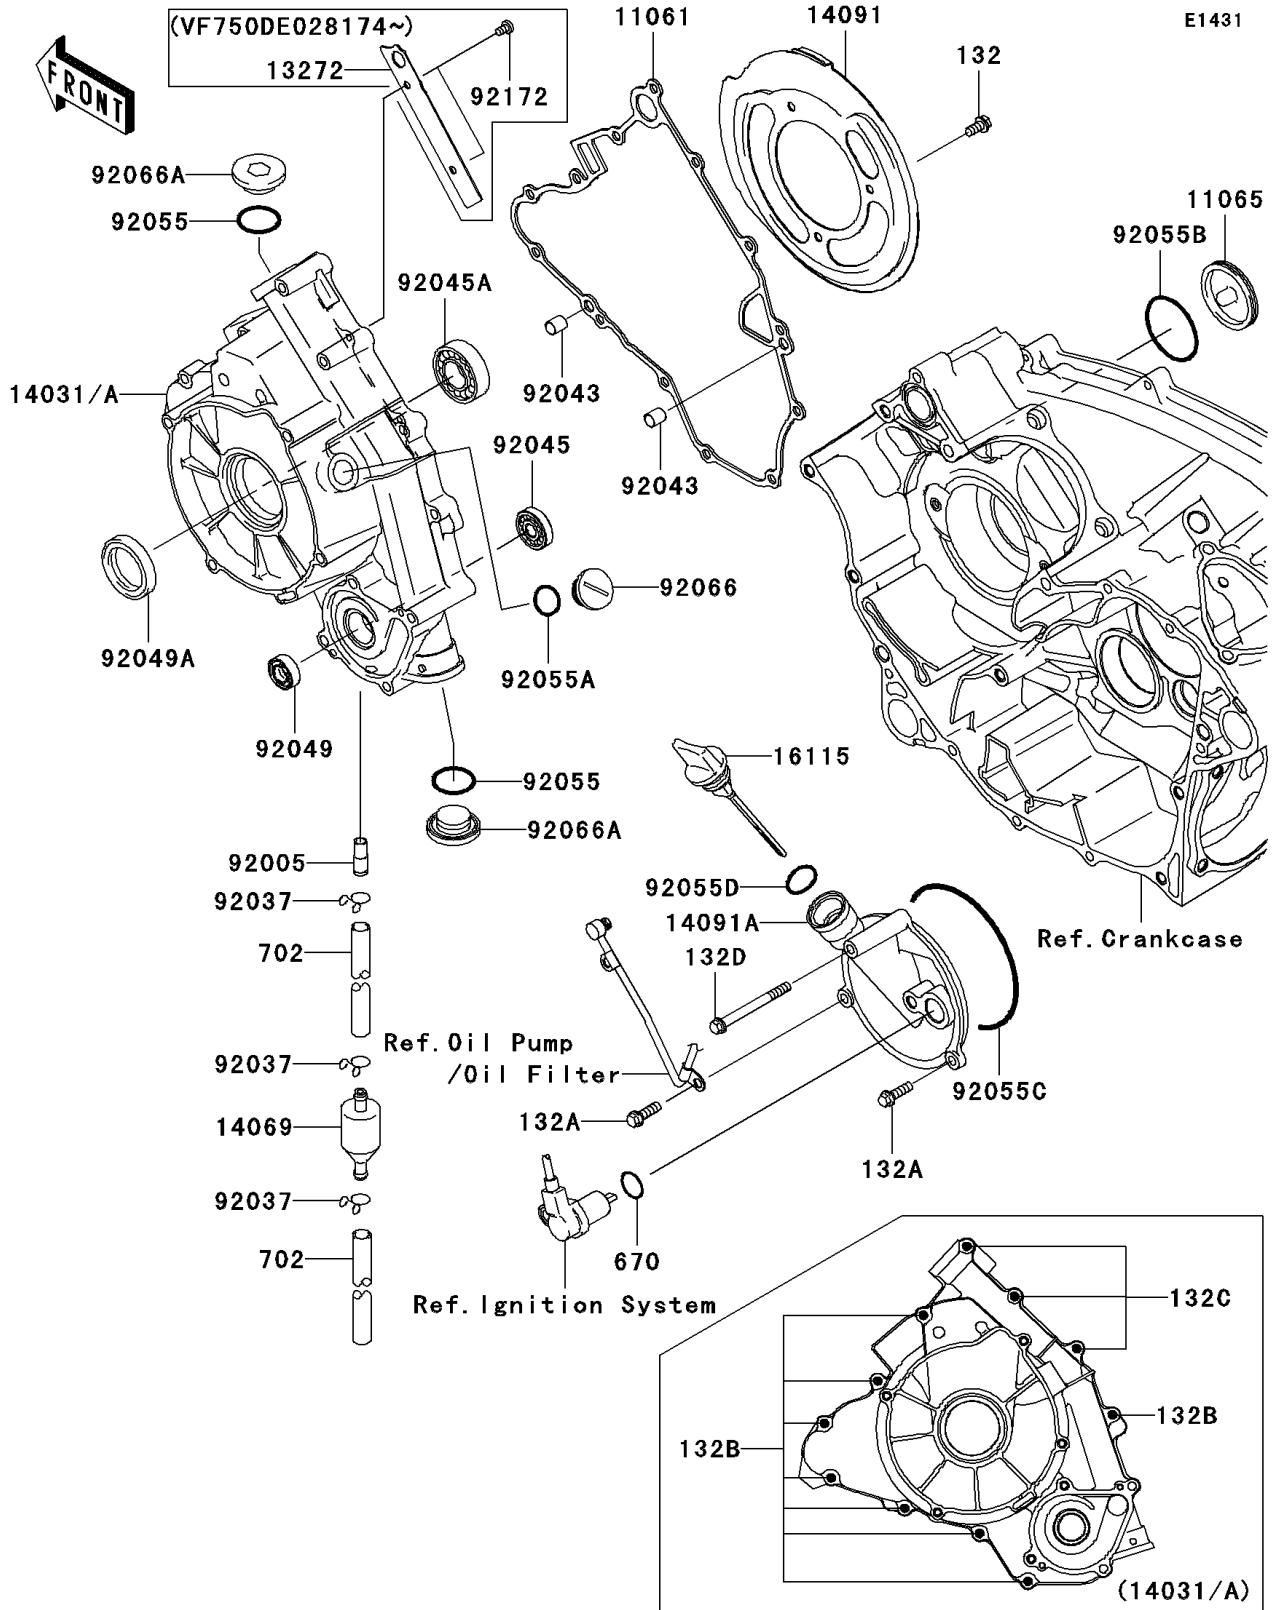

2009 Brute Force 750 4x4i NRA Outdoors

PARTS DIAGRAM

Engine Cover(s)

2009 Brute Force 750 4x4i NRA Outdoors

PARTS LIST

Engine Cover(s)

ITEM NAME	PART NUMBER	QUANTITY
-----------	-------------	----------
