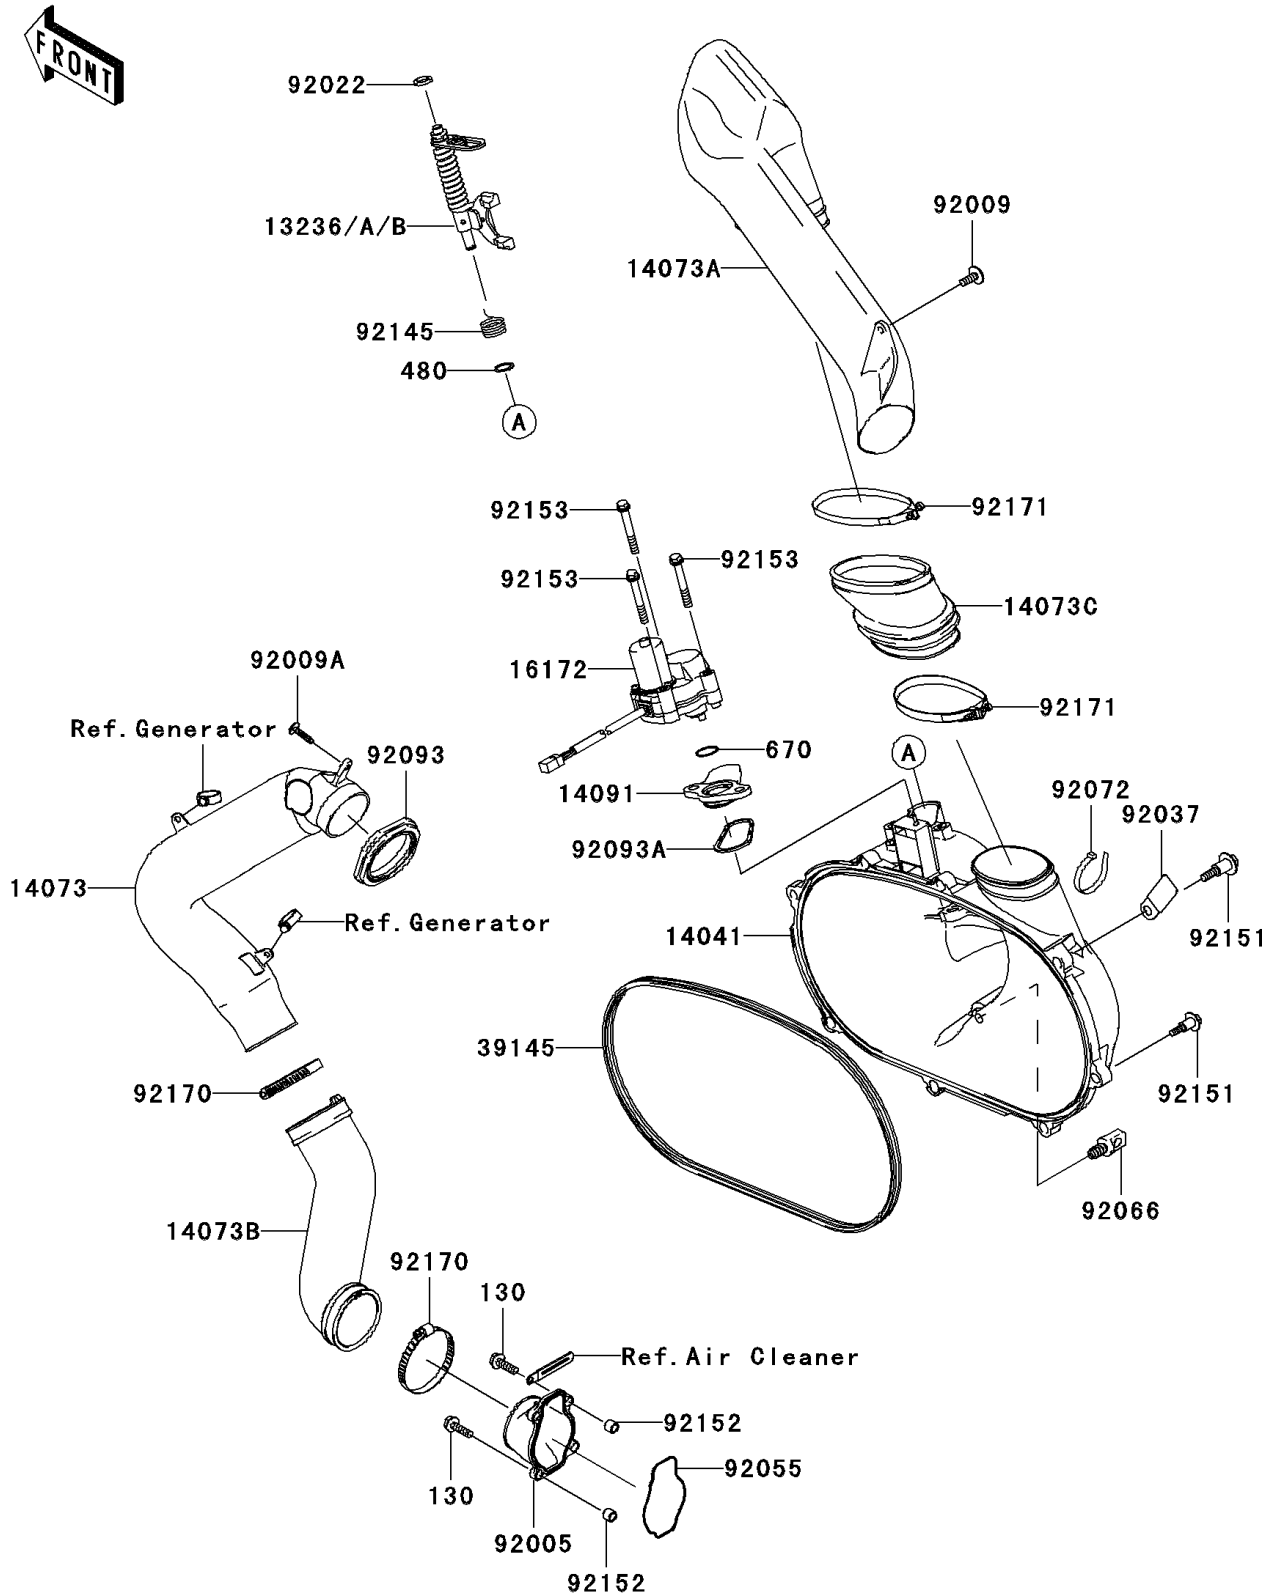

2009 Brute Force 750 4x4i NRA Outdoors

PARTS DIAGRAM

Converter Cover

E1393

2009 Brute Force 750 4x4i NRA Outdoors

PARTS LIST

Converter Cover

ITEM NAME	PART NUMBER	QUANTITY
-----------	-------------	----------
