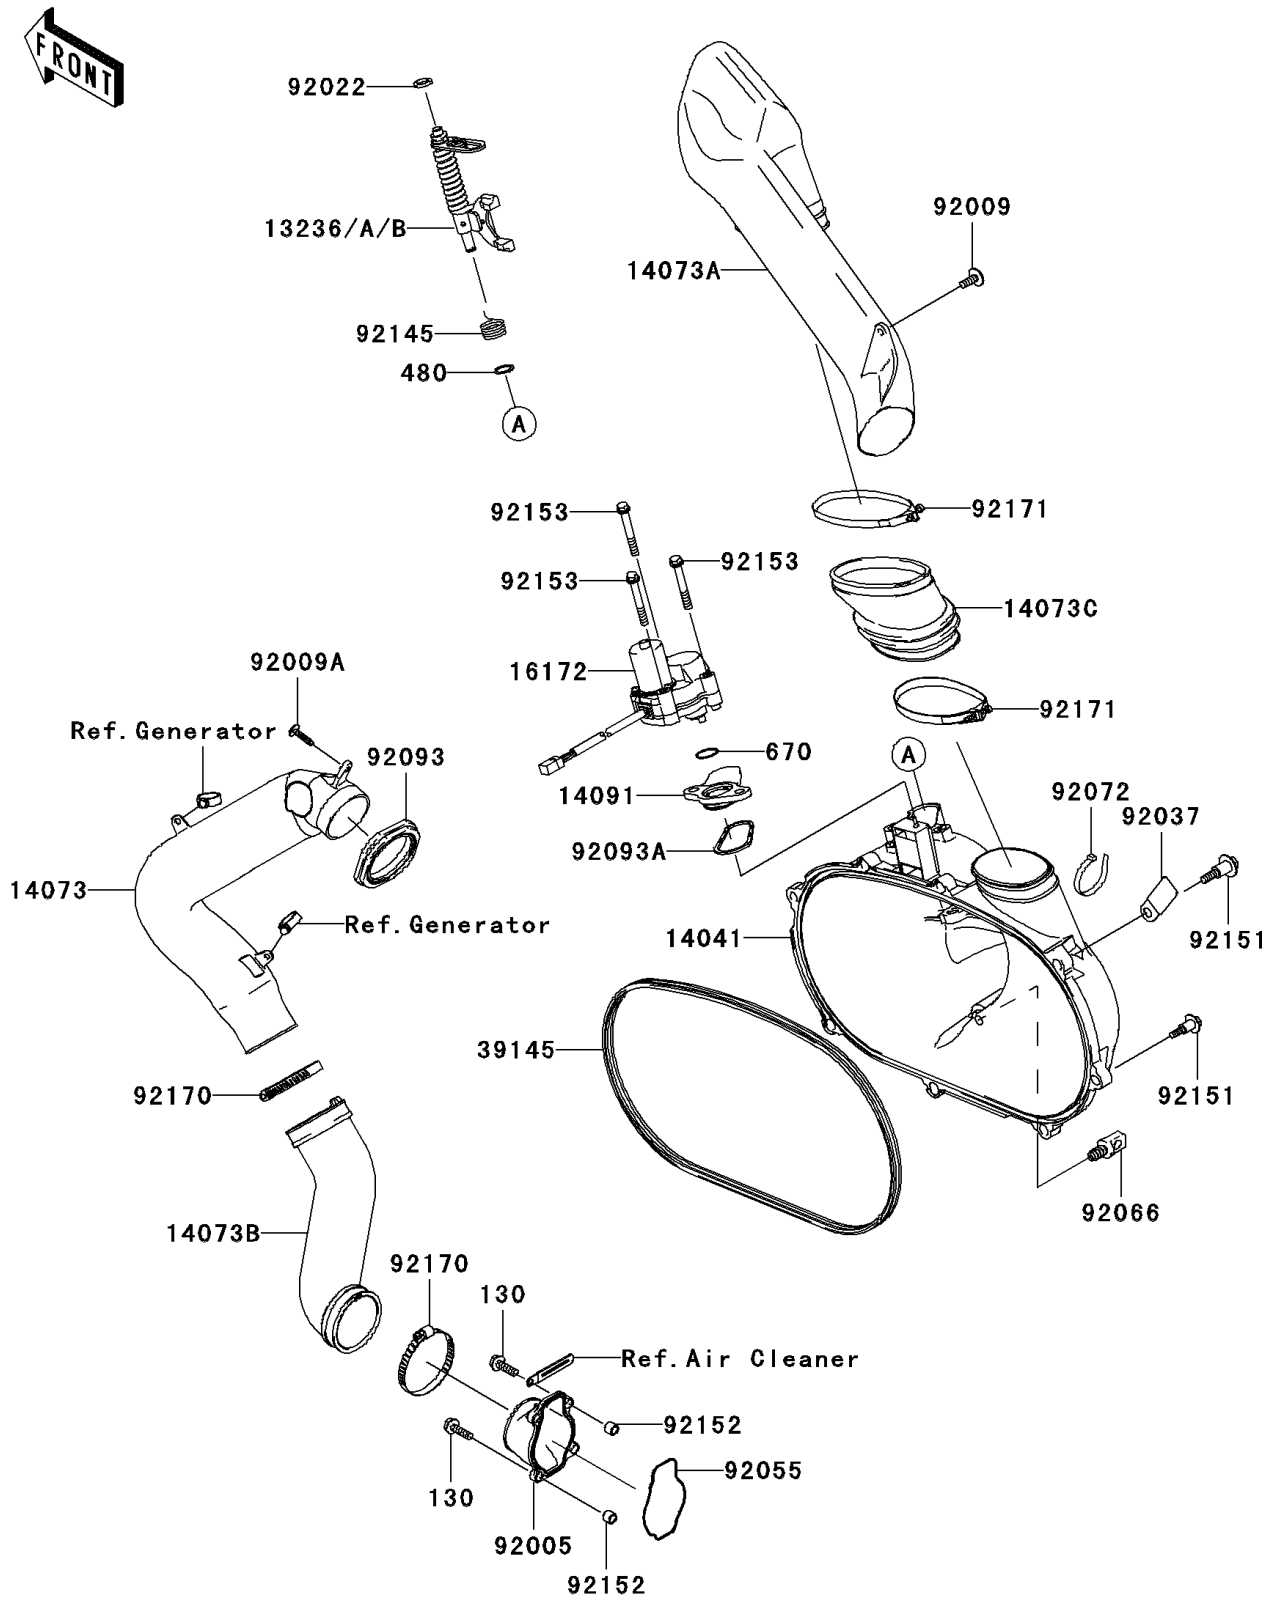

2008 Brute Force 750 4x4i NRA Outdoors

PARTS DIAGRAM

Converter Cover

E1393

2008 Brute Force 750 4x4i NRA Outdoors

PARTS LIST

Converter Cover

ITEM NAME	PART NUMBER	QUANTITY
-----------	-------------	----------
