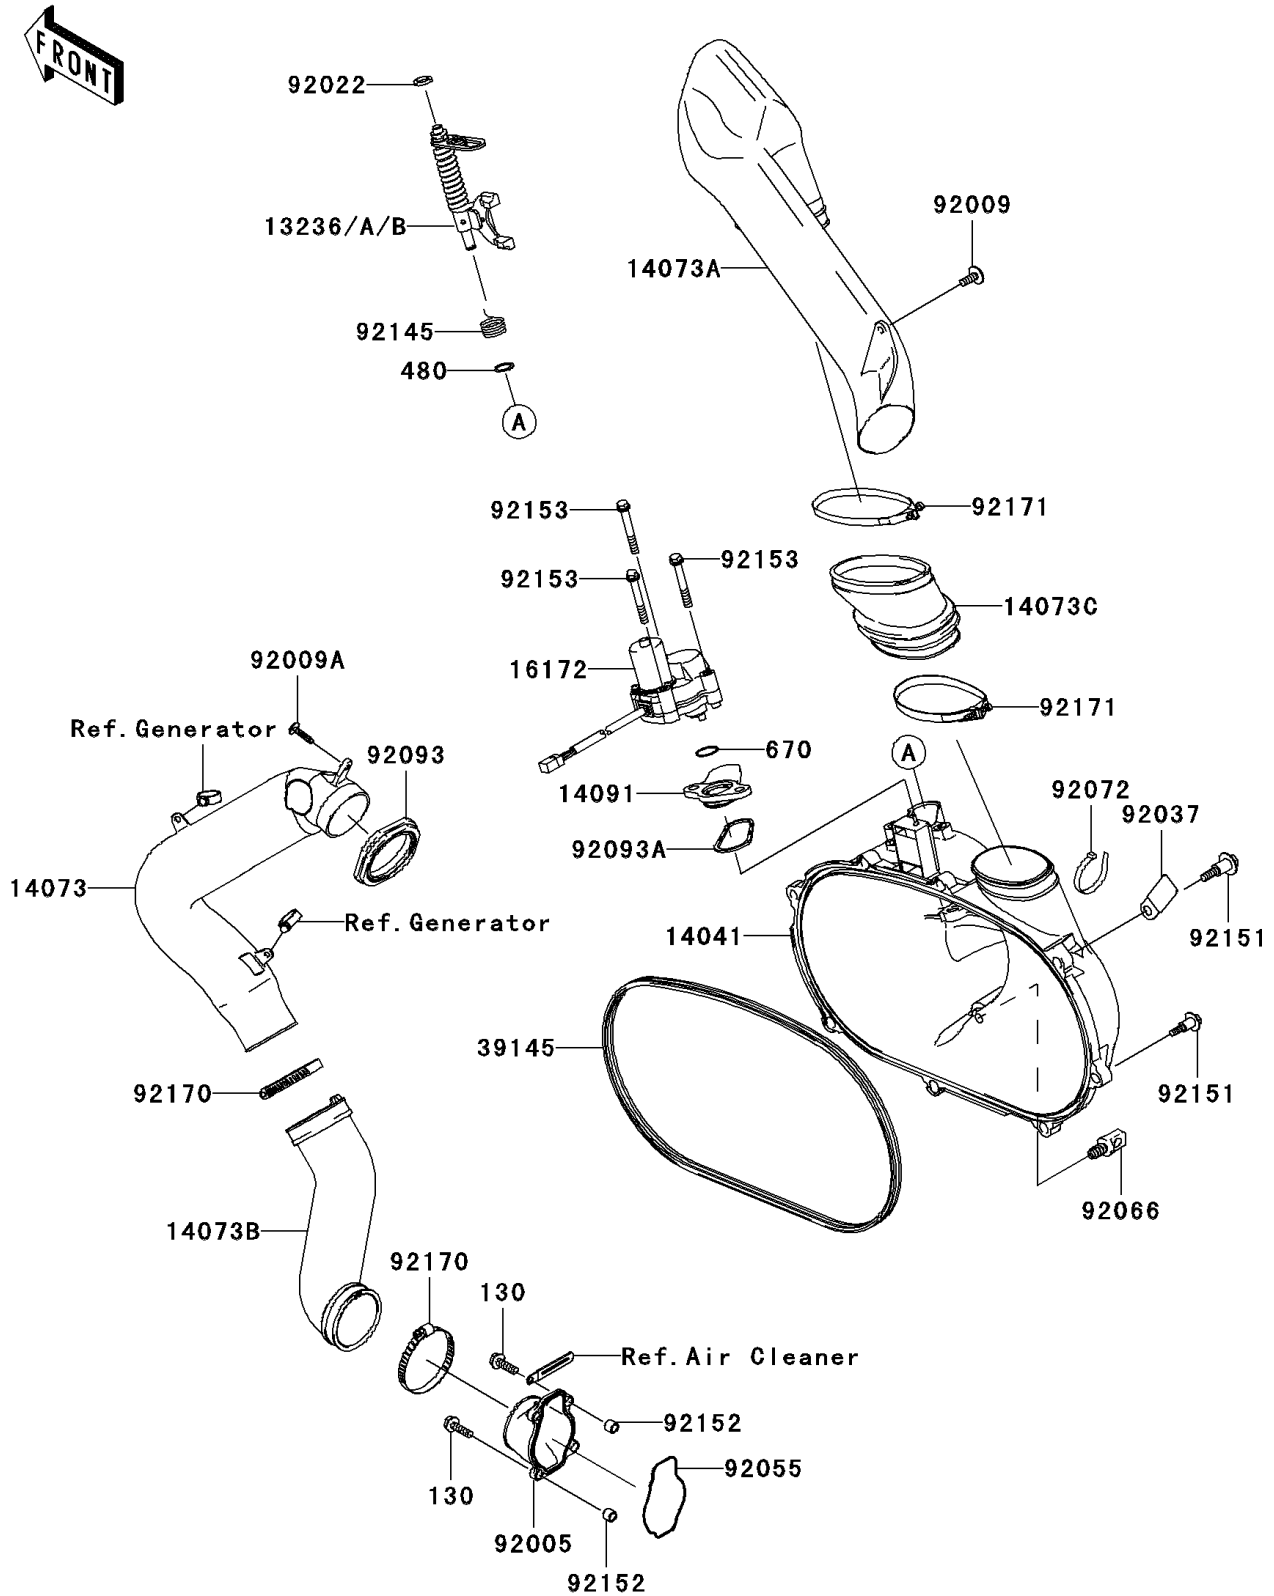

2008 Brute Force 750 4x4i Hardwoods Green HD

PARTS DIAGRAM Converter Cover

E1393

2008 Brute Force 750 4x4i Hardwoods Green HD

PARTS LIST

Converter Cover

ITEM NAME	PART NUMBER	QUANTITY
-----------	-------------	----------
