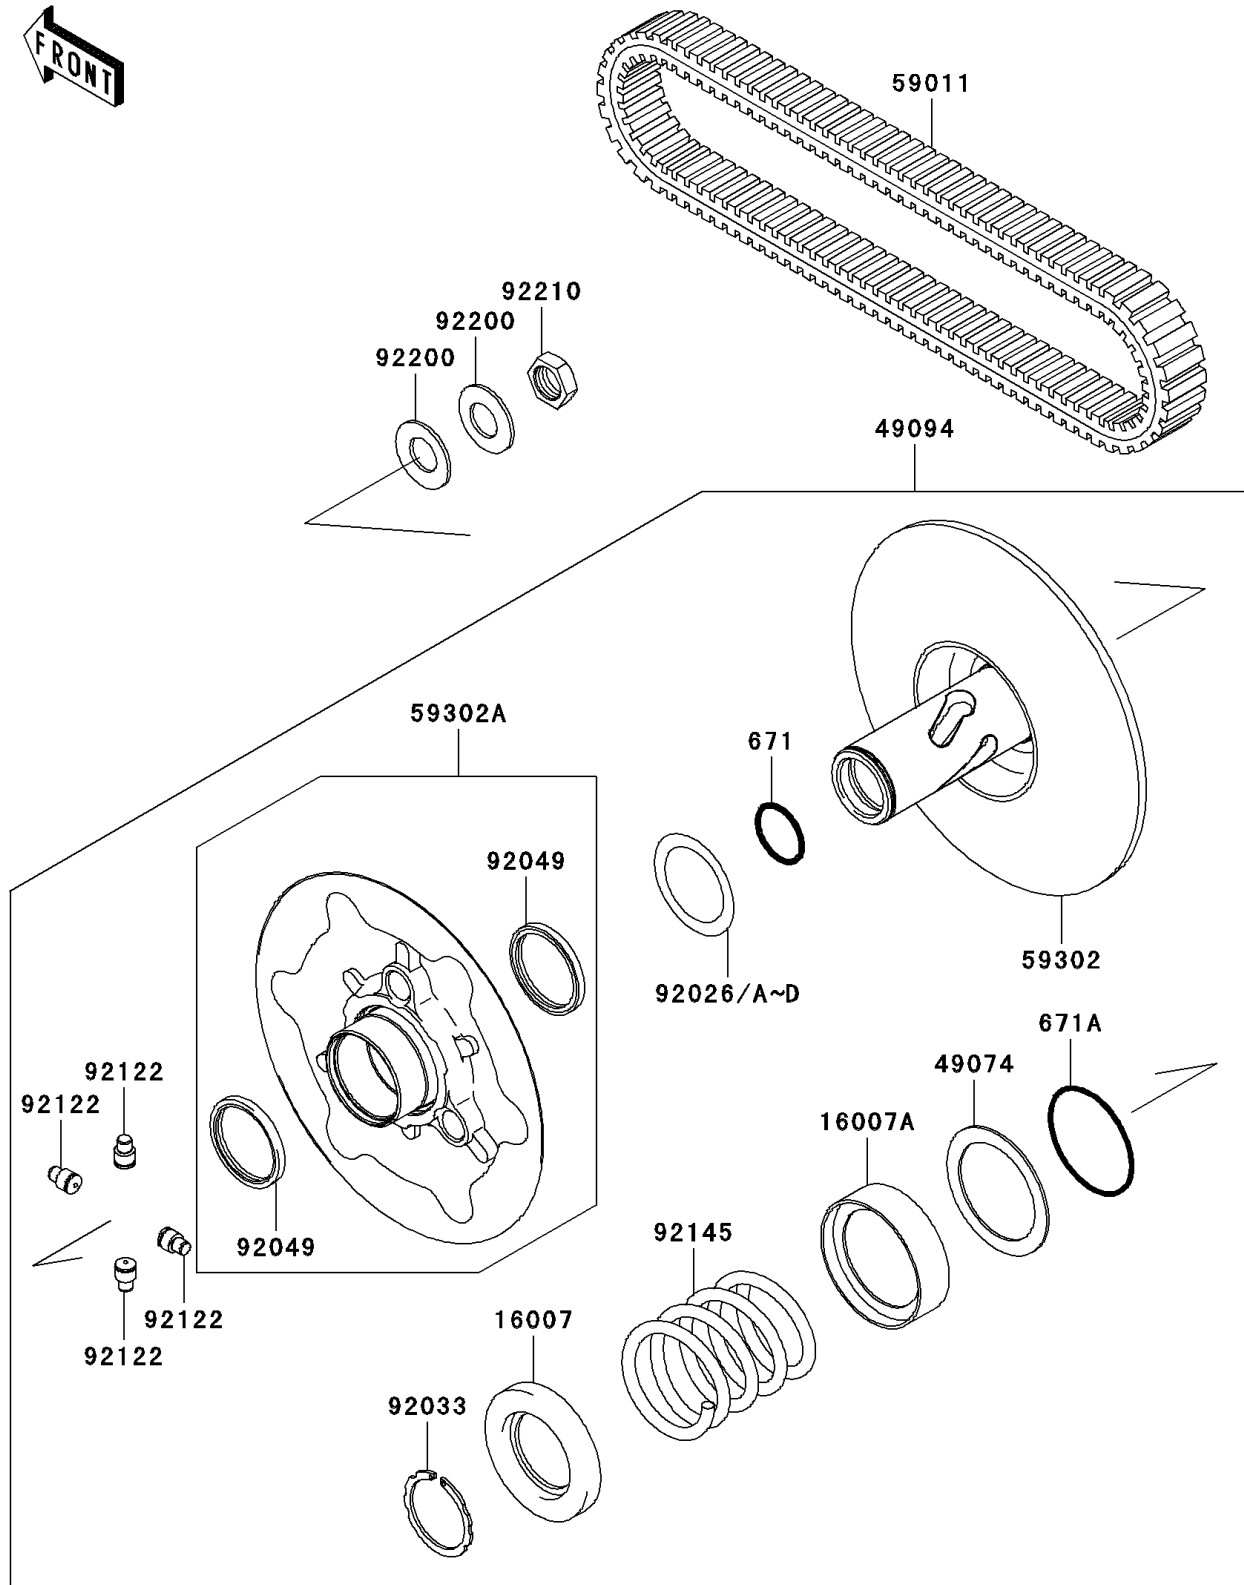

2009 Brute Force 750 4x4i NRA Outdoors

PARTS DIAGRAM

Driven Converter/Drive Belt

E1392

2009 Brute Force 750 4x4i NRA Outdoors

PARTS LIST

Driven Converter/Drive Belt

ITEM NAME	PART NUMBER	QUANTITY
-----------	-------------	----------
