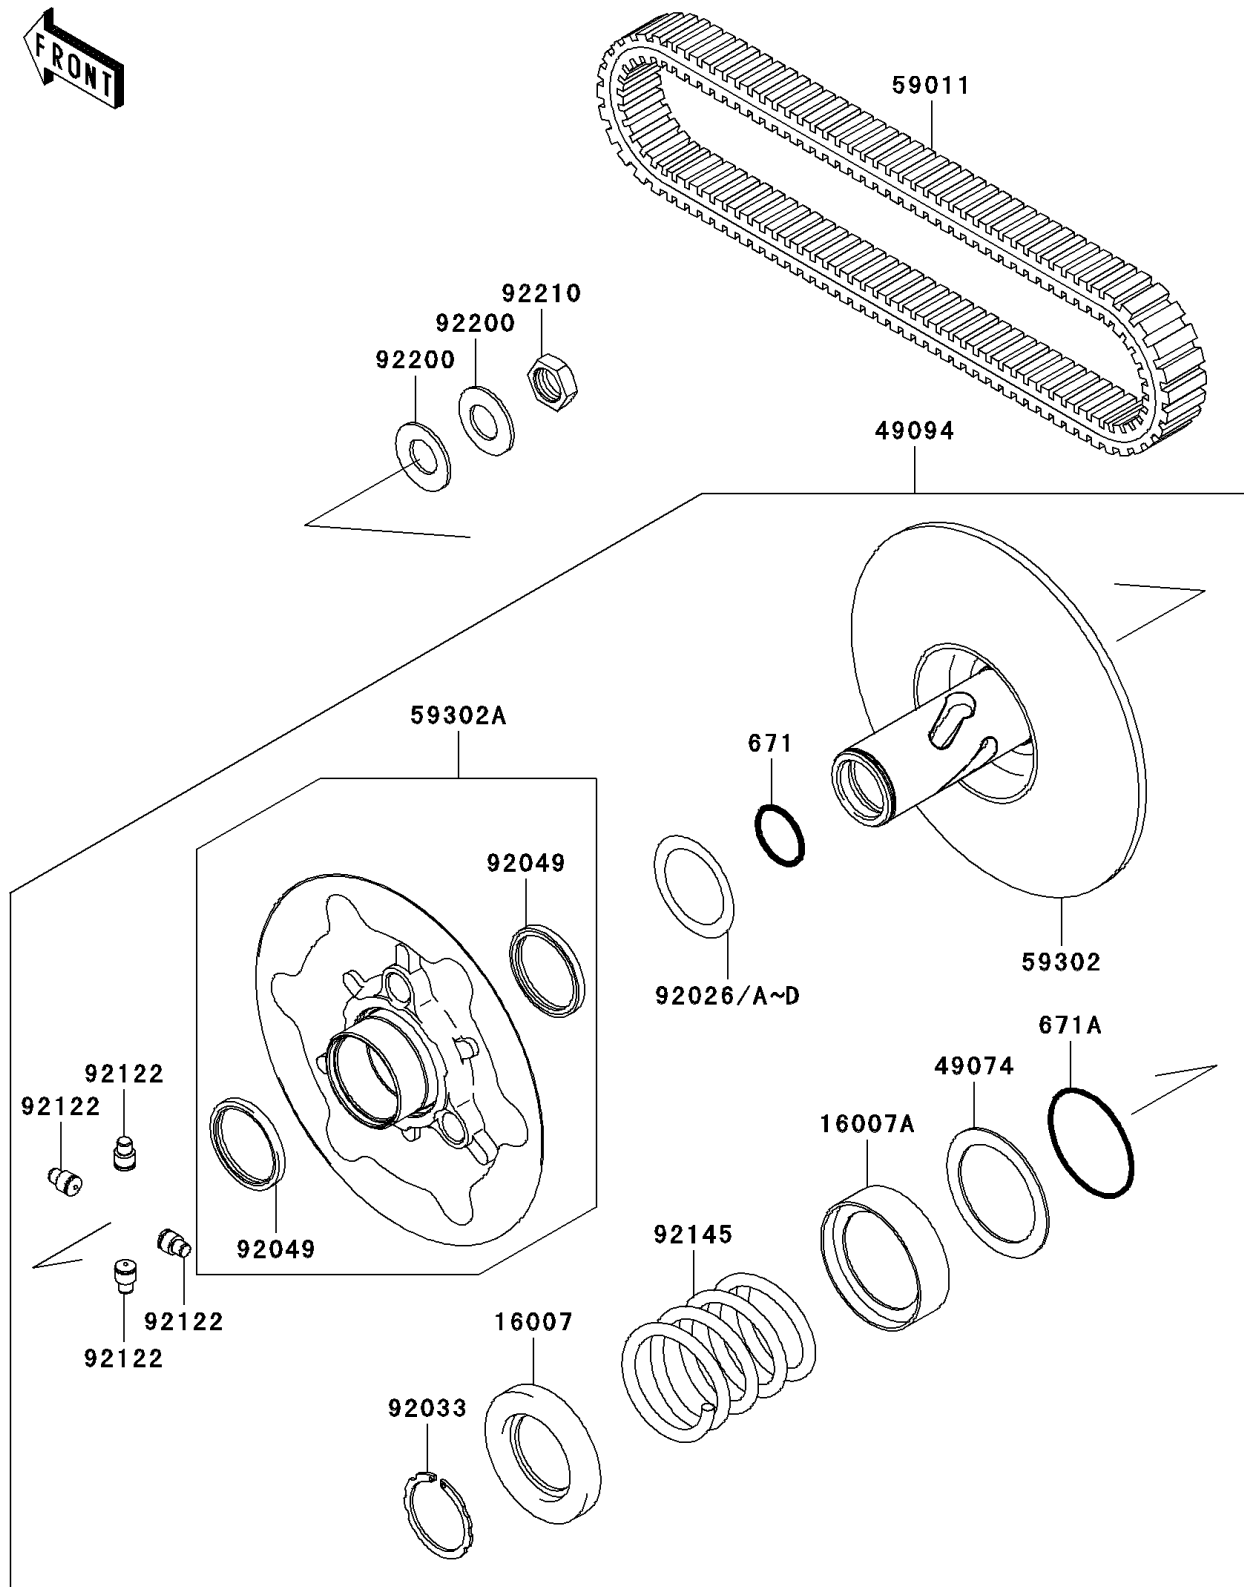

2008 Brute Force 750 4x4i NRA Outdoors

PARTS DIAGRAM

Driven Converter/Drive Belt

E1392

2008 Brute Force 750 4x4i NRA Outdoors

PARTS LIST

Driven Converter/Drive Belt

ITEM NAME	PART NUMBER	QUANTITY
-----------	-------------	----------
