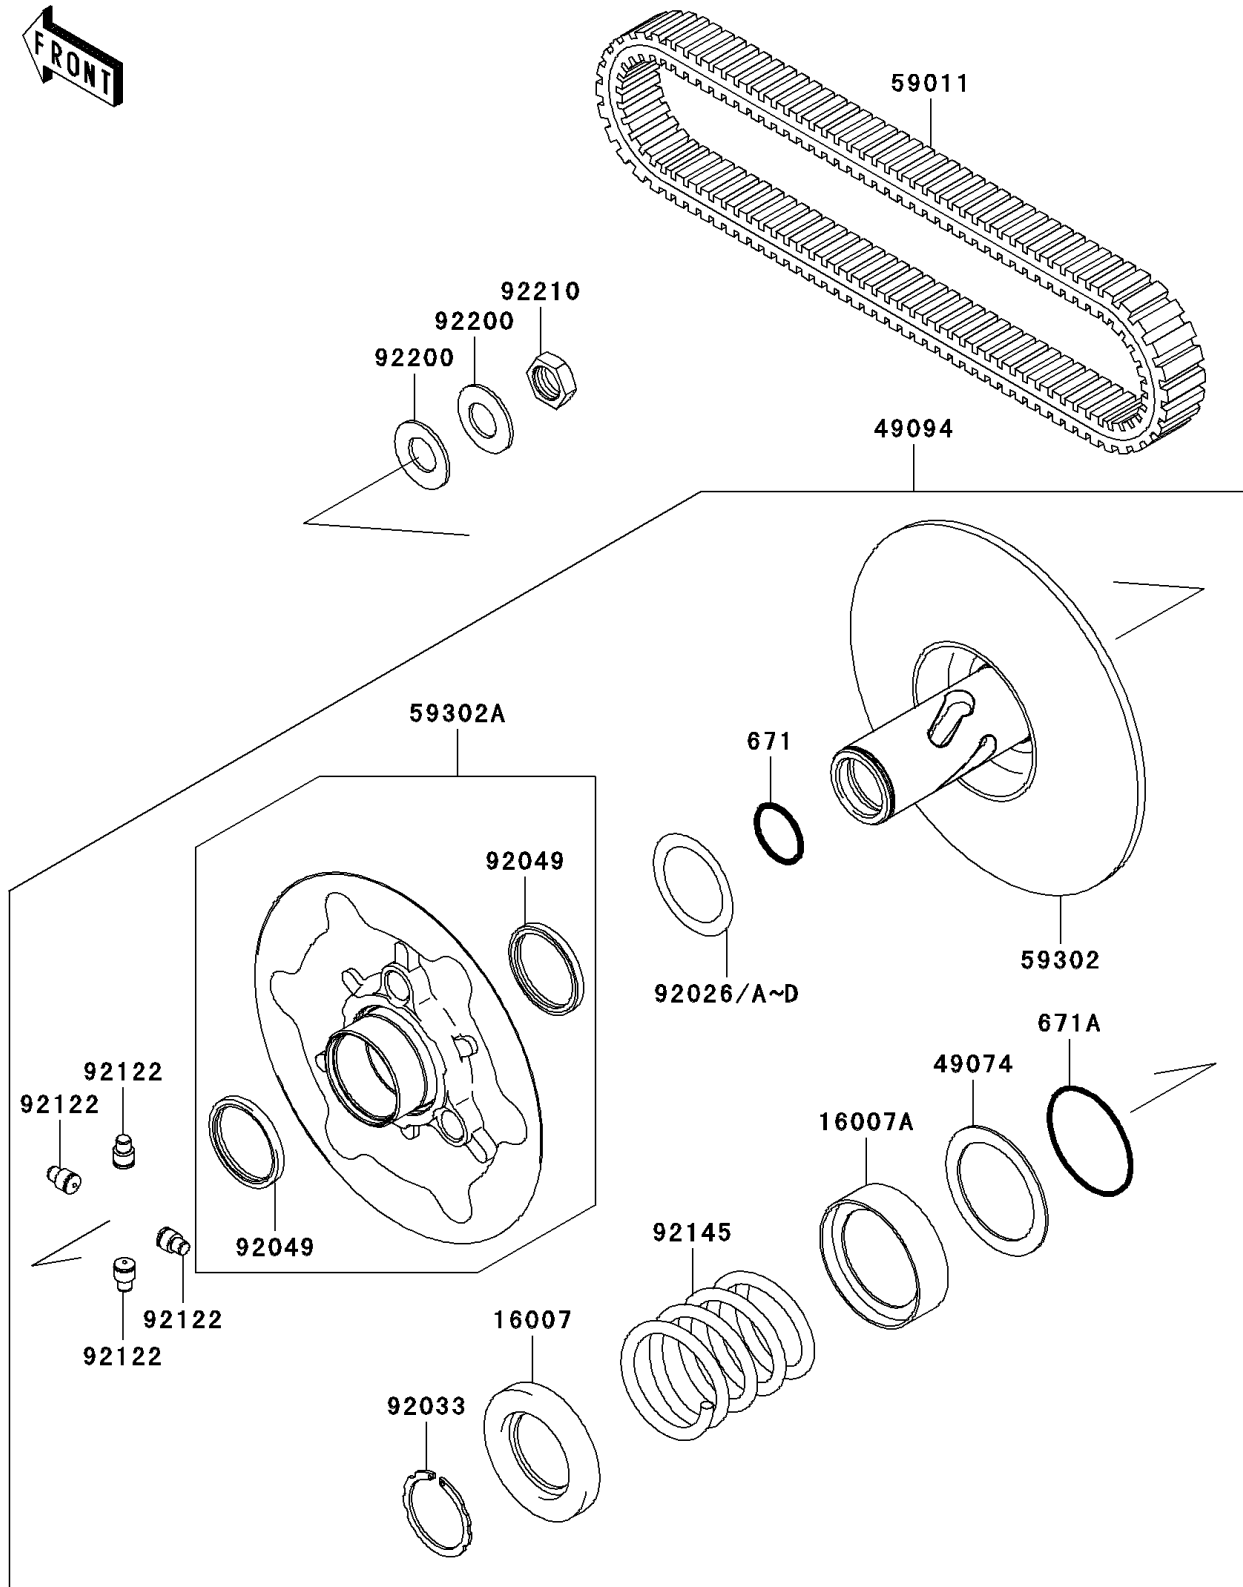

2008 Brute Force 750 4x4i Hardwoods Green HD

PARTS DIAGRAM

Driven Converter/Drive Belt

E1392

2008 Brute Force 750 4x4i Hardwoods Green HD

PARTS LIST

Driven Converter/Drive Belt

ITEM NAME	PART NUMBER	QUANTITY
-----------	-------------	----------
