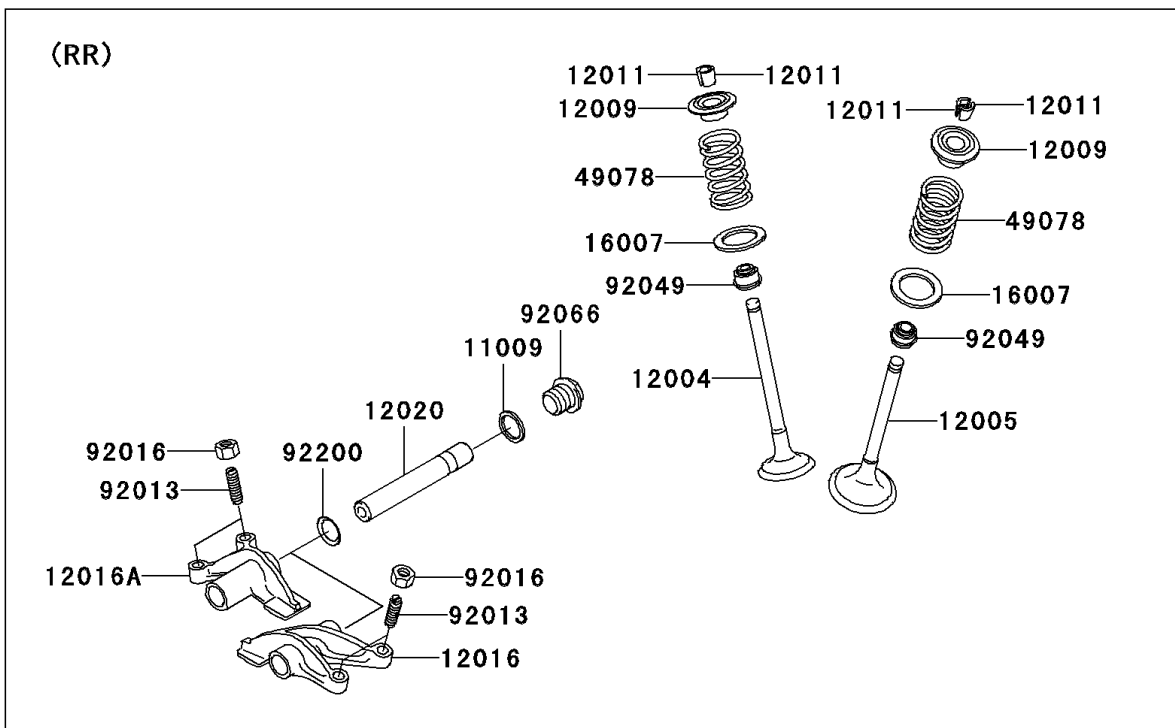

# 2008 Brute Force 750 4x4i NRA Outdoors

## PARTS DIAGRAM

Valve(s)

E1210

## PARTS LIST

Valve(s)

ITEM NAME	PART NUMBER	QUANTITY
-----------	-------------	----------

---