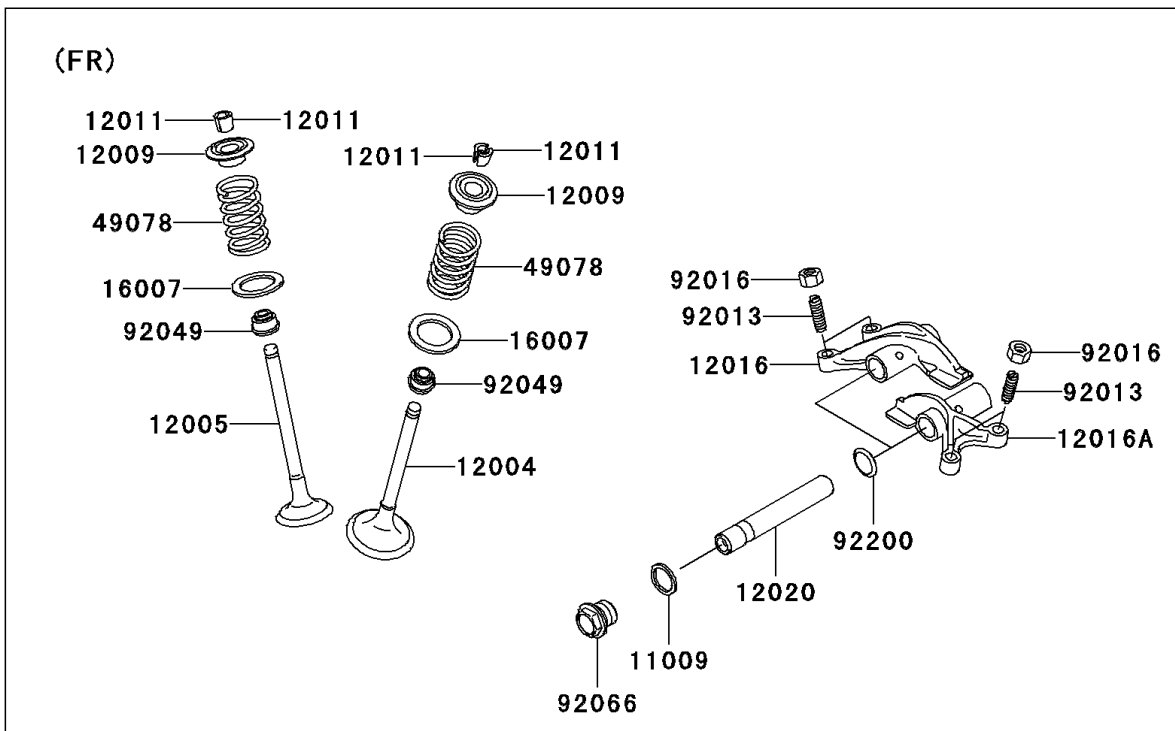

2008 Brute Force 750 4x4i Hardwoods Green HD

PARTS DIAGRAM

Valve(s)

E1210

2008 Brute Force 750 4x4i Hardwoods Green HD

PARTS LIST

Valve(s)

ITEM NAME

PART NUMBER

QUANTITY
