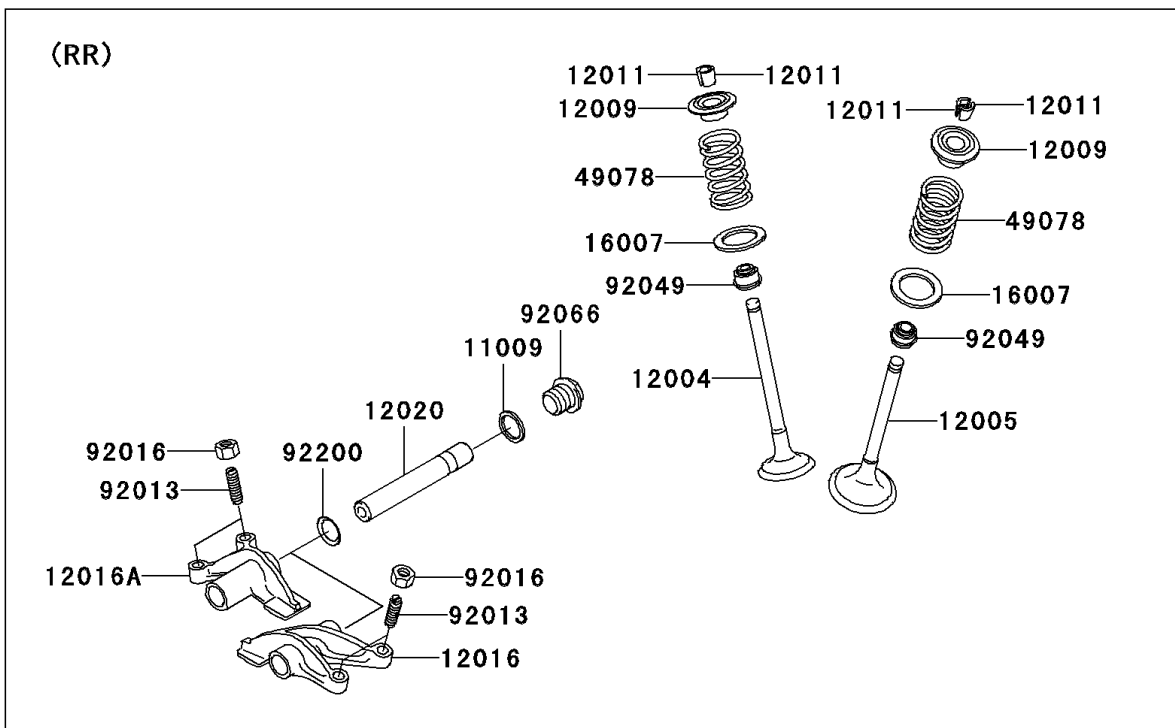

2008 Brute Force 750 4x4i Hardwoods Green HD

PARTS DIAGRAM

Valve(s)

E1210

2008 Brute Force 750 4x4i Hardwoods Green HD

PARTS LIST

Valve(s)

ITEM NAME

PART NUMBER

QUANTITY
