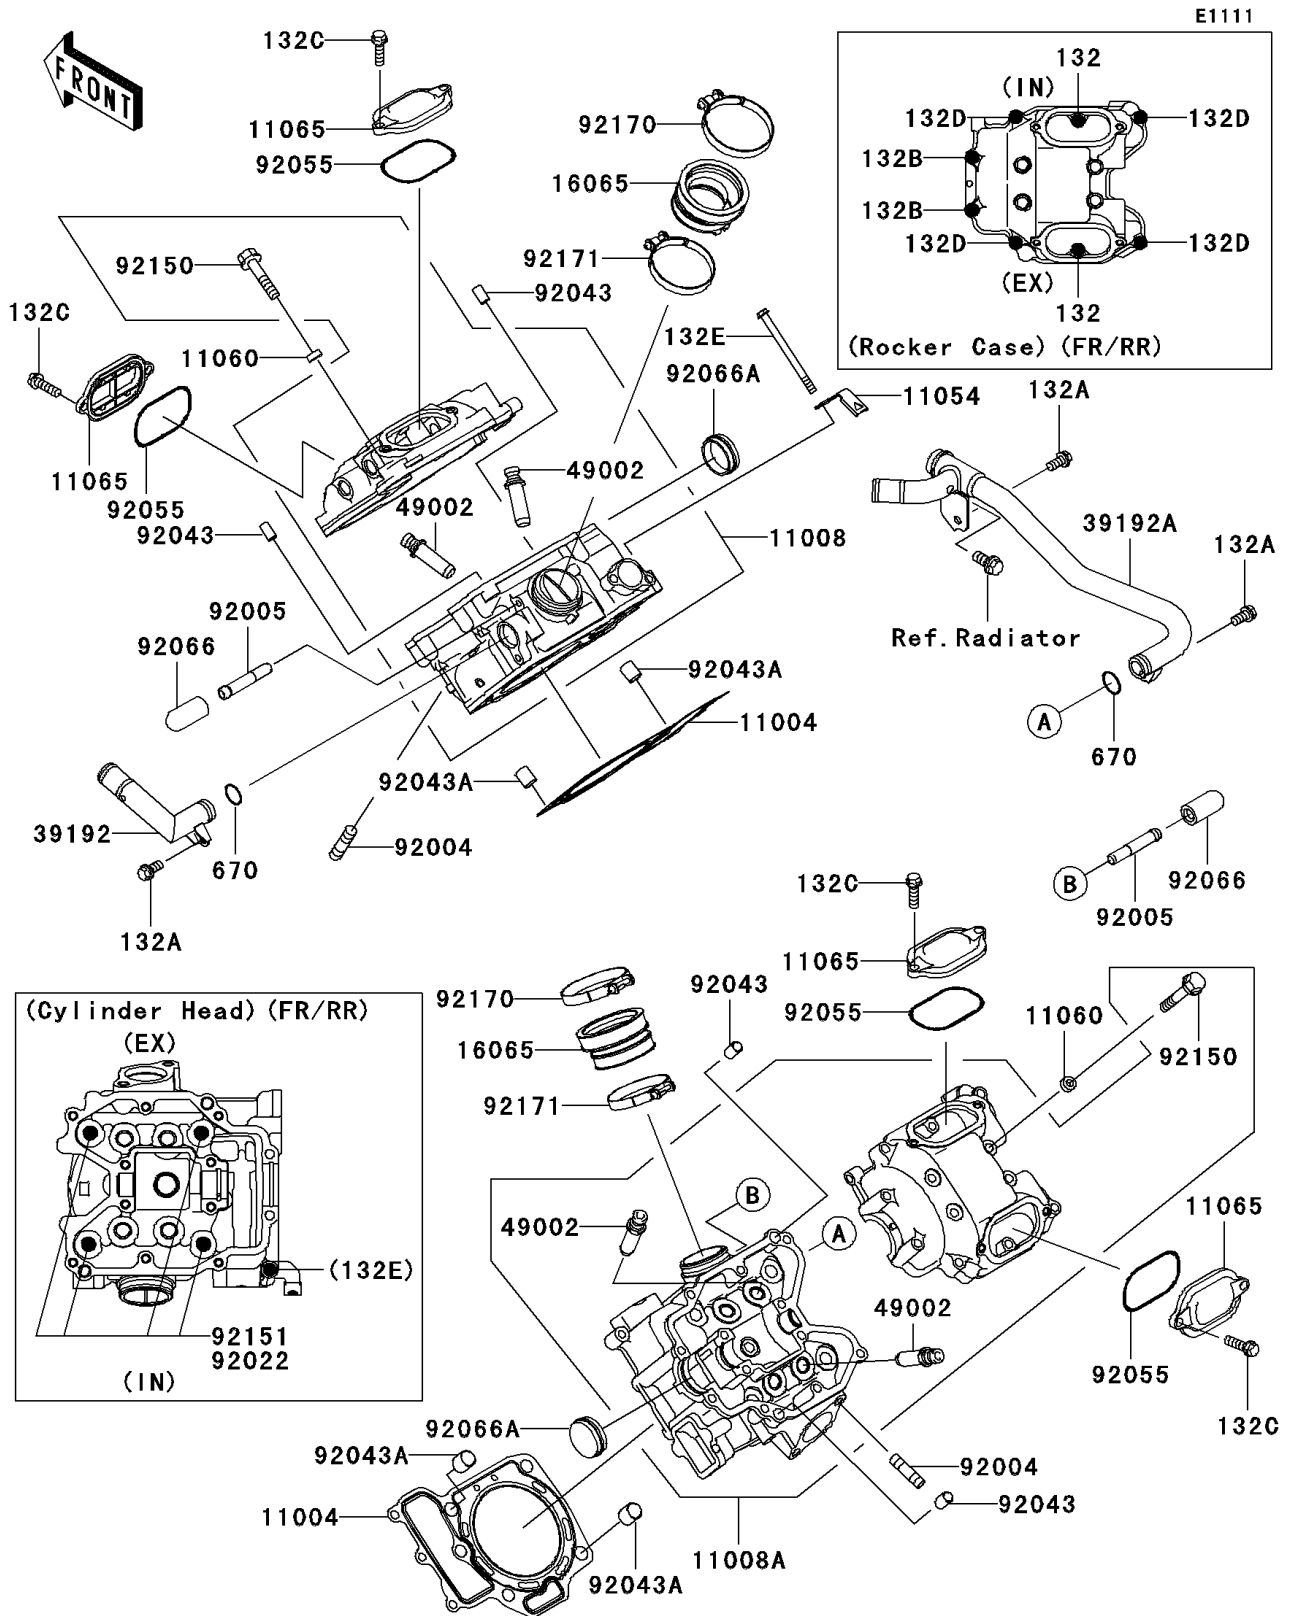

2008 Brute Force 750 4x4i Hardwoods Green HD

PARTS DIAGRAM

Cylinder Head

2008 Brute Force 750 4x4i Hardwoods Green HD

PARTS LIST Cylinder Head

ITEM NAME	PART NUMBER	QUANTITY
-----------	-------------	----------
