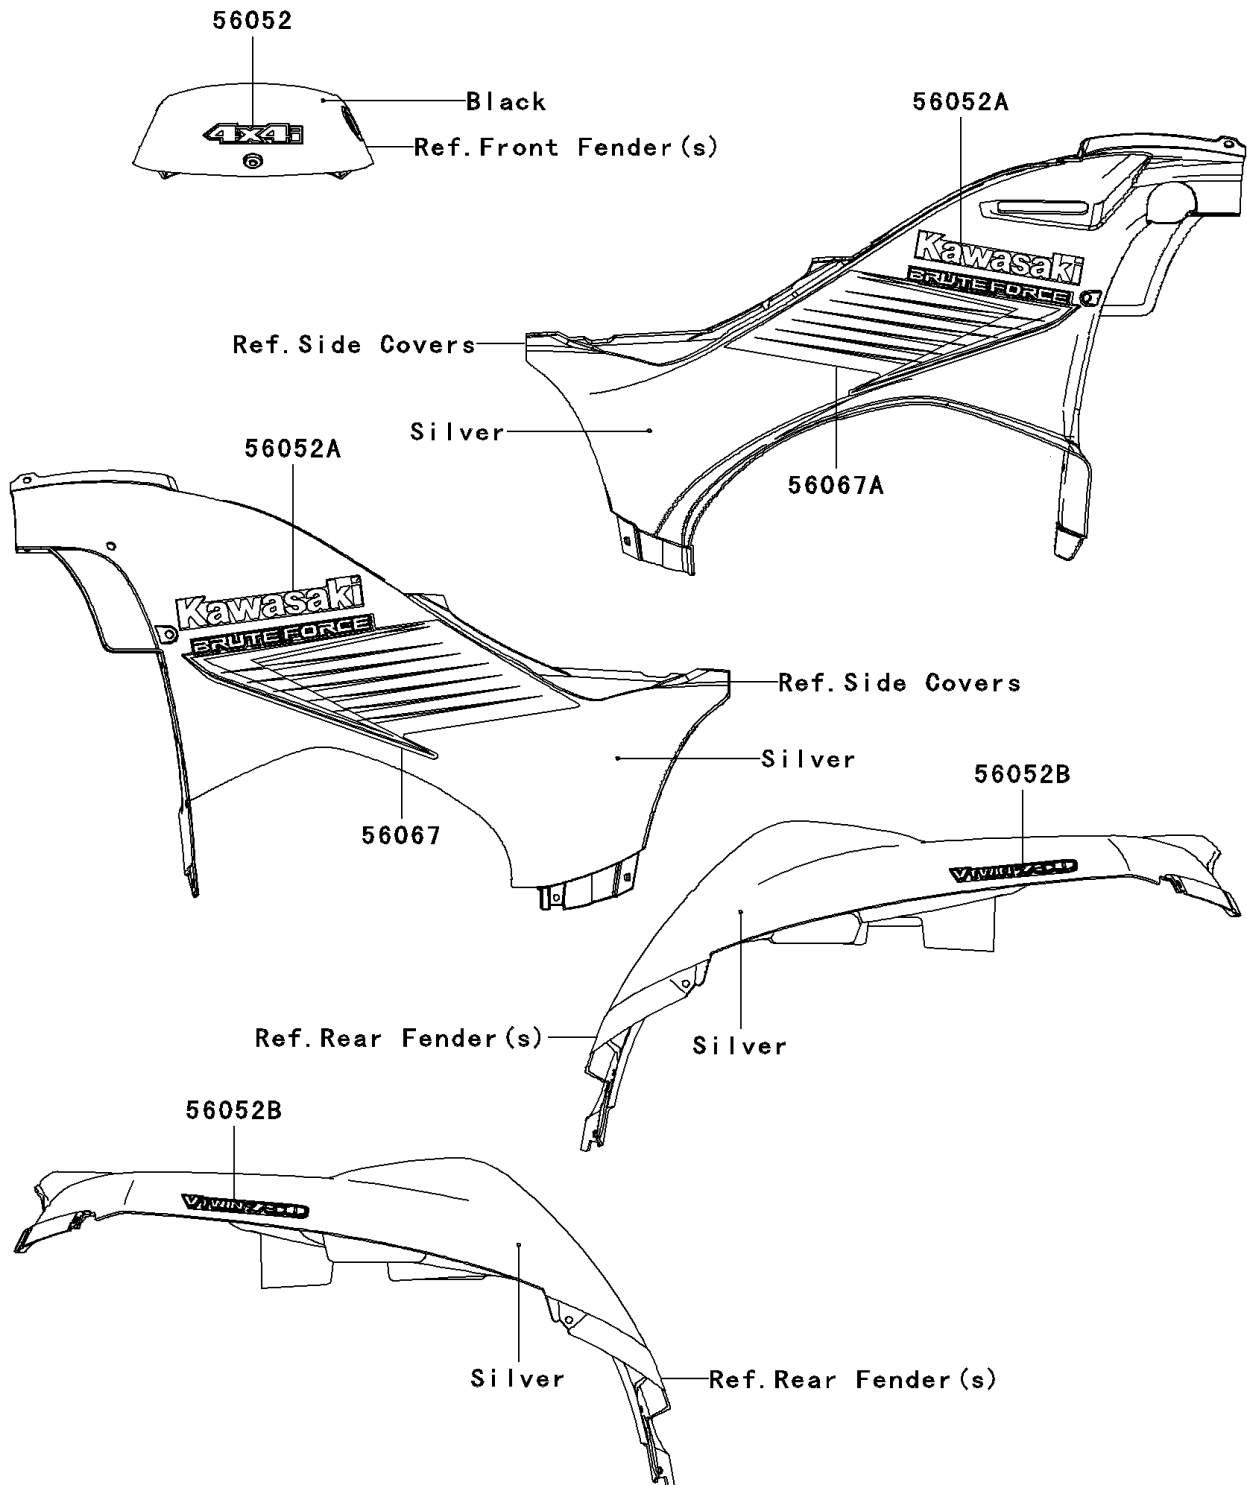

# 2006 Brute Force 750 4x4i

## PARTS DIAGRAM

## PARTS LIST

Decals(Silver)(C6F)

ITEM NAME	PART NUMBER	QUANTITY
-----------	-------------	----------

---