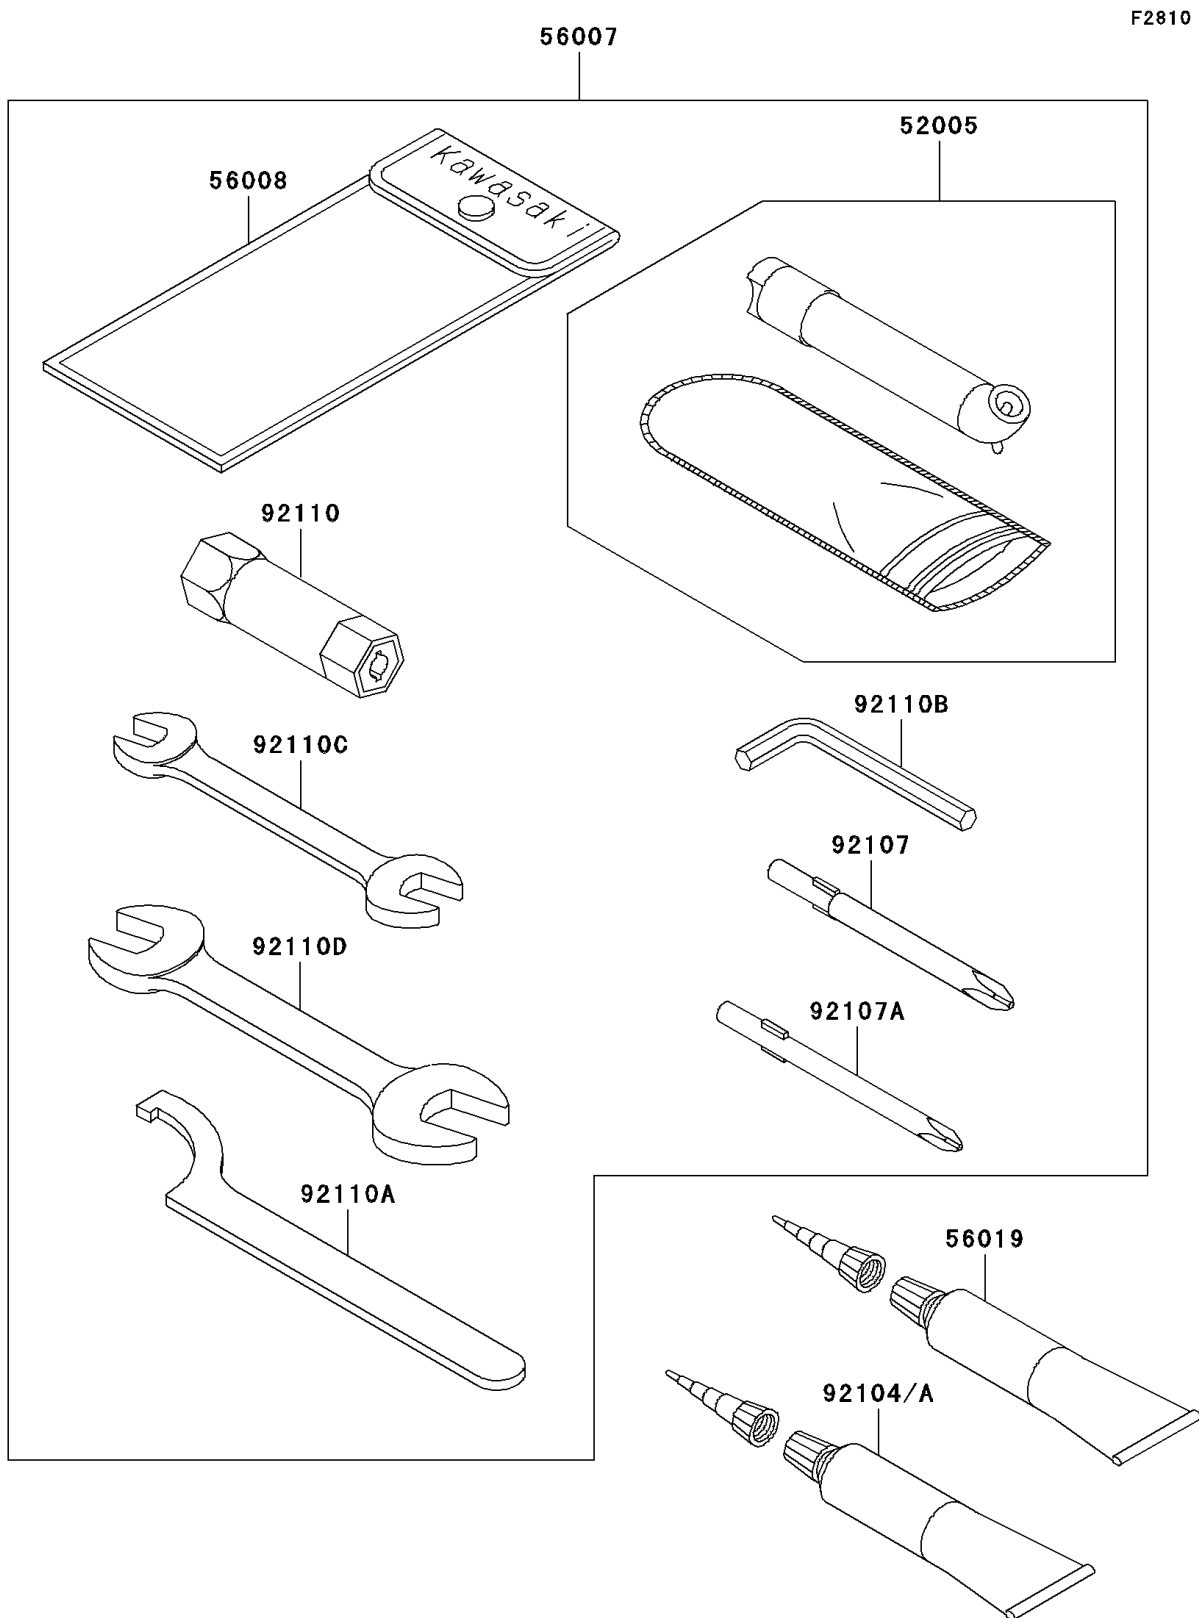

2006 Brute Force 750 4x4i

PARTS DIAGRAM

Owner's Tools

F2810

2006 Brute Force 750 4x4i

PARTS LIST

Owner's Tools

ITEM NAME

PART NUMBER

QUANTITY
