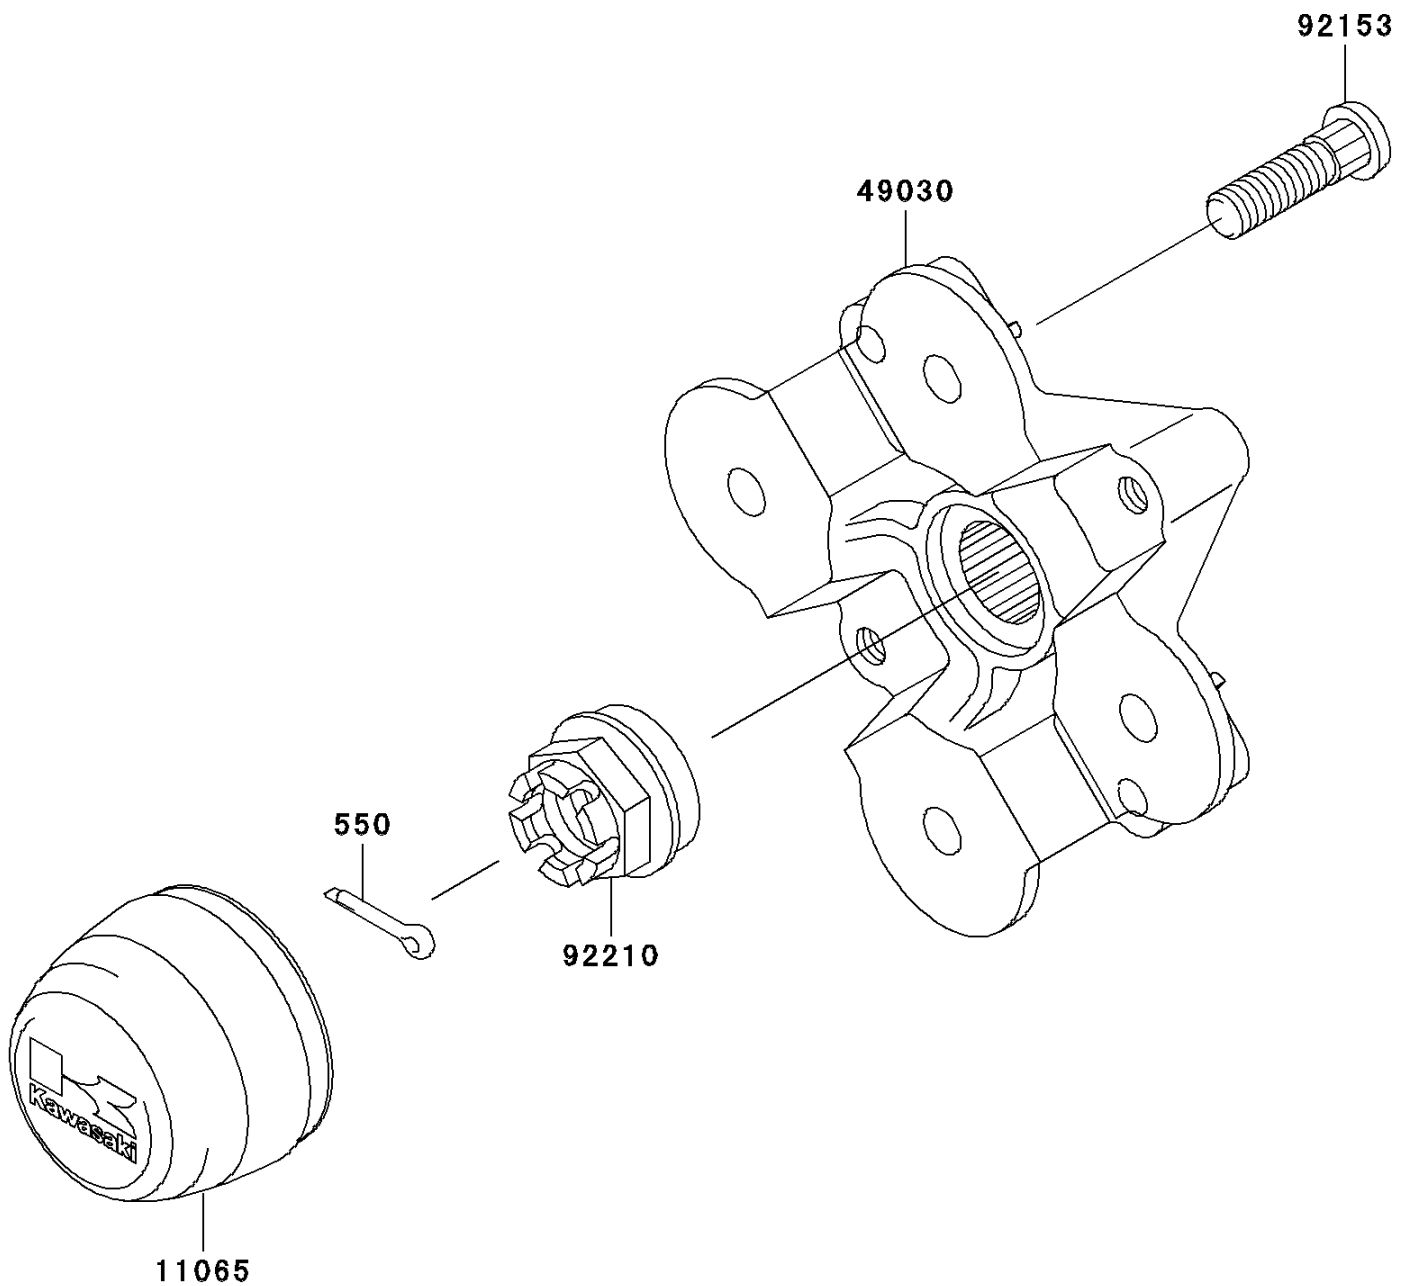

2006 Brute Force 750 4x4i

PARTS DIAGRAM

Front Hub

F2230

2006 Brute Force 750 4x4i

PARTS LIST

Front Hub

ITEM NAME

PART NUMBER

QUANTITY
