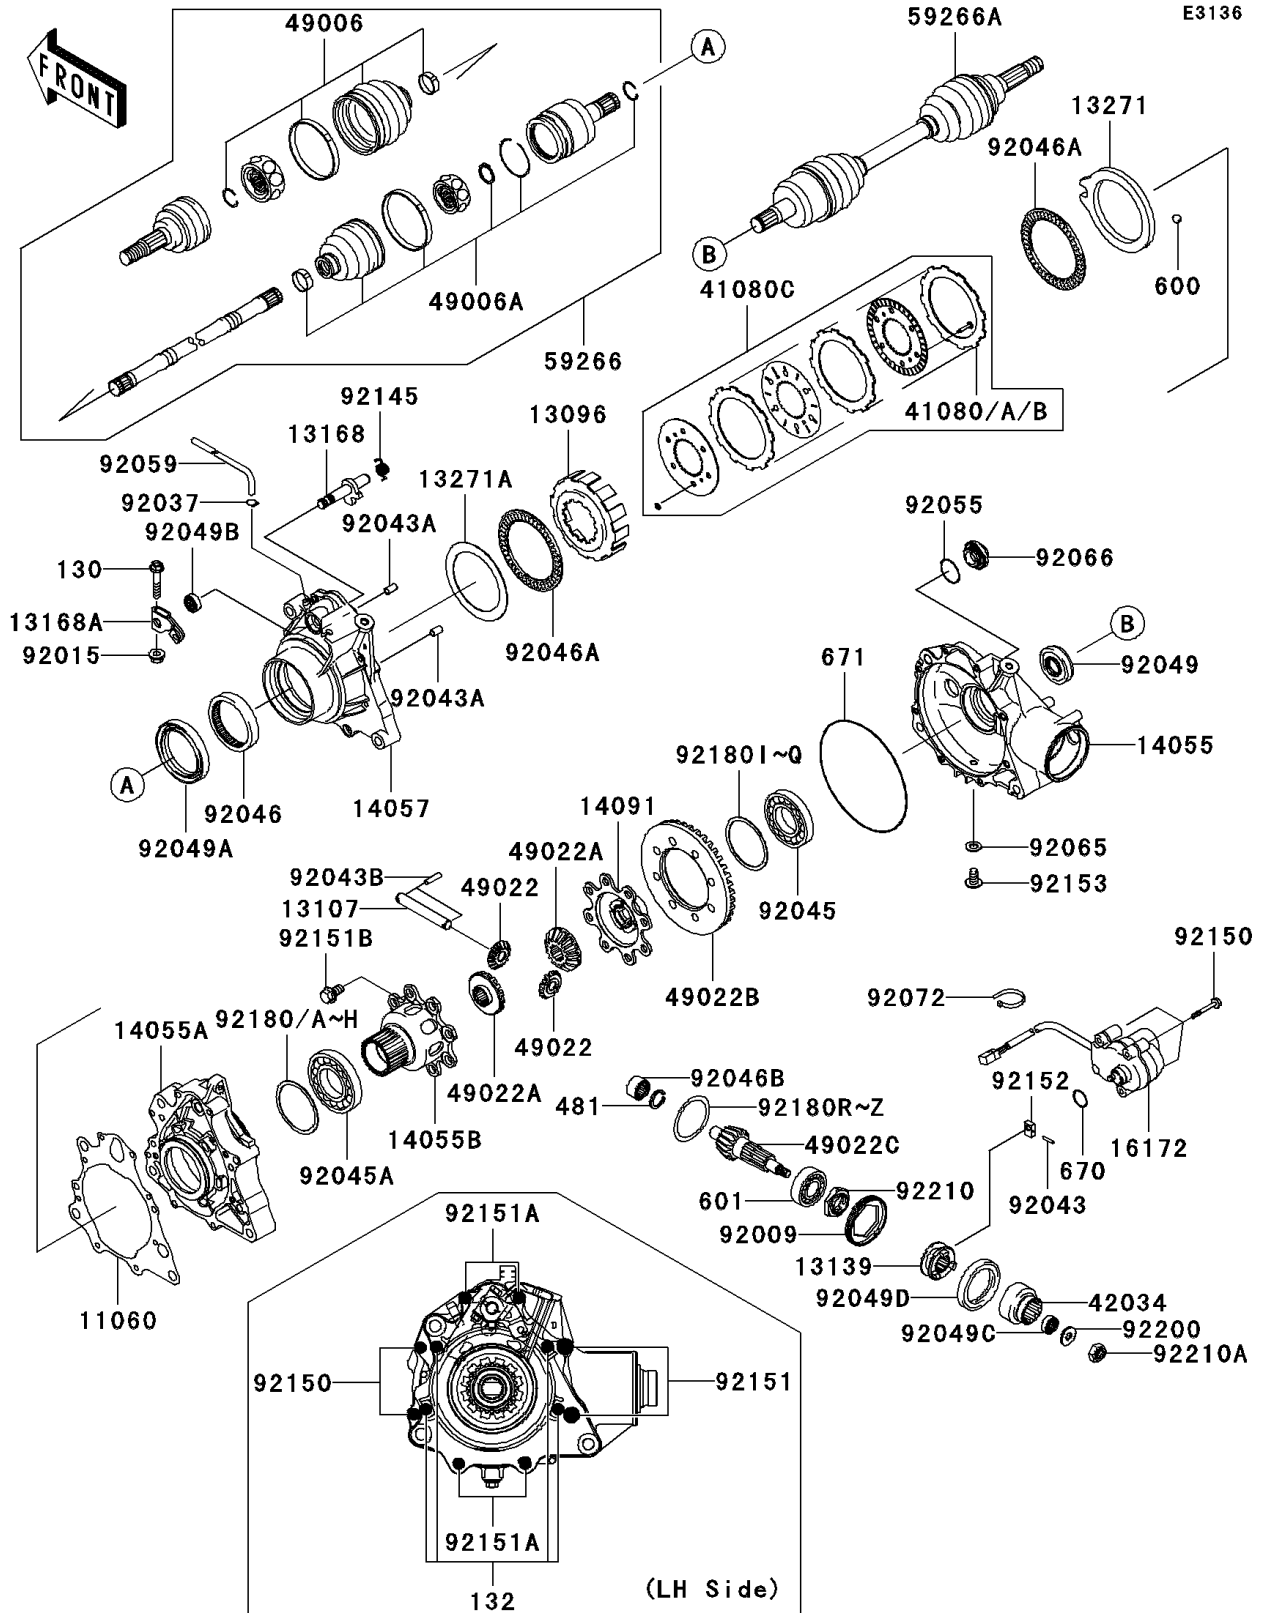

2006 Brute Force 750 4x4i

PARTS DIAGRAM

Drive Shaft-Front

2006 Brute Force 750 4x4i

PARTS LIST

Drive Shaft-Front

ITEM NAME	PART NUMBER	QUANTITY
-----------	-------------	----------
