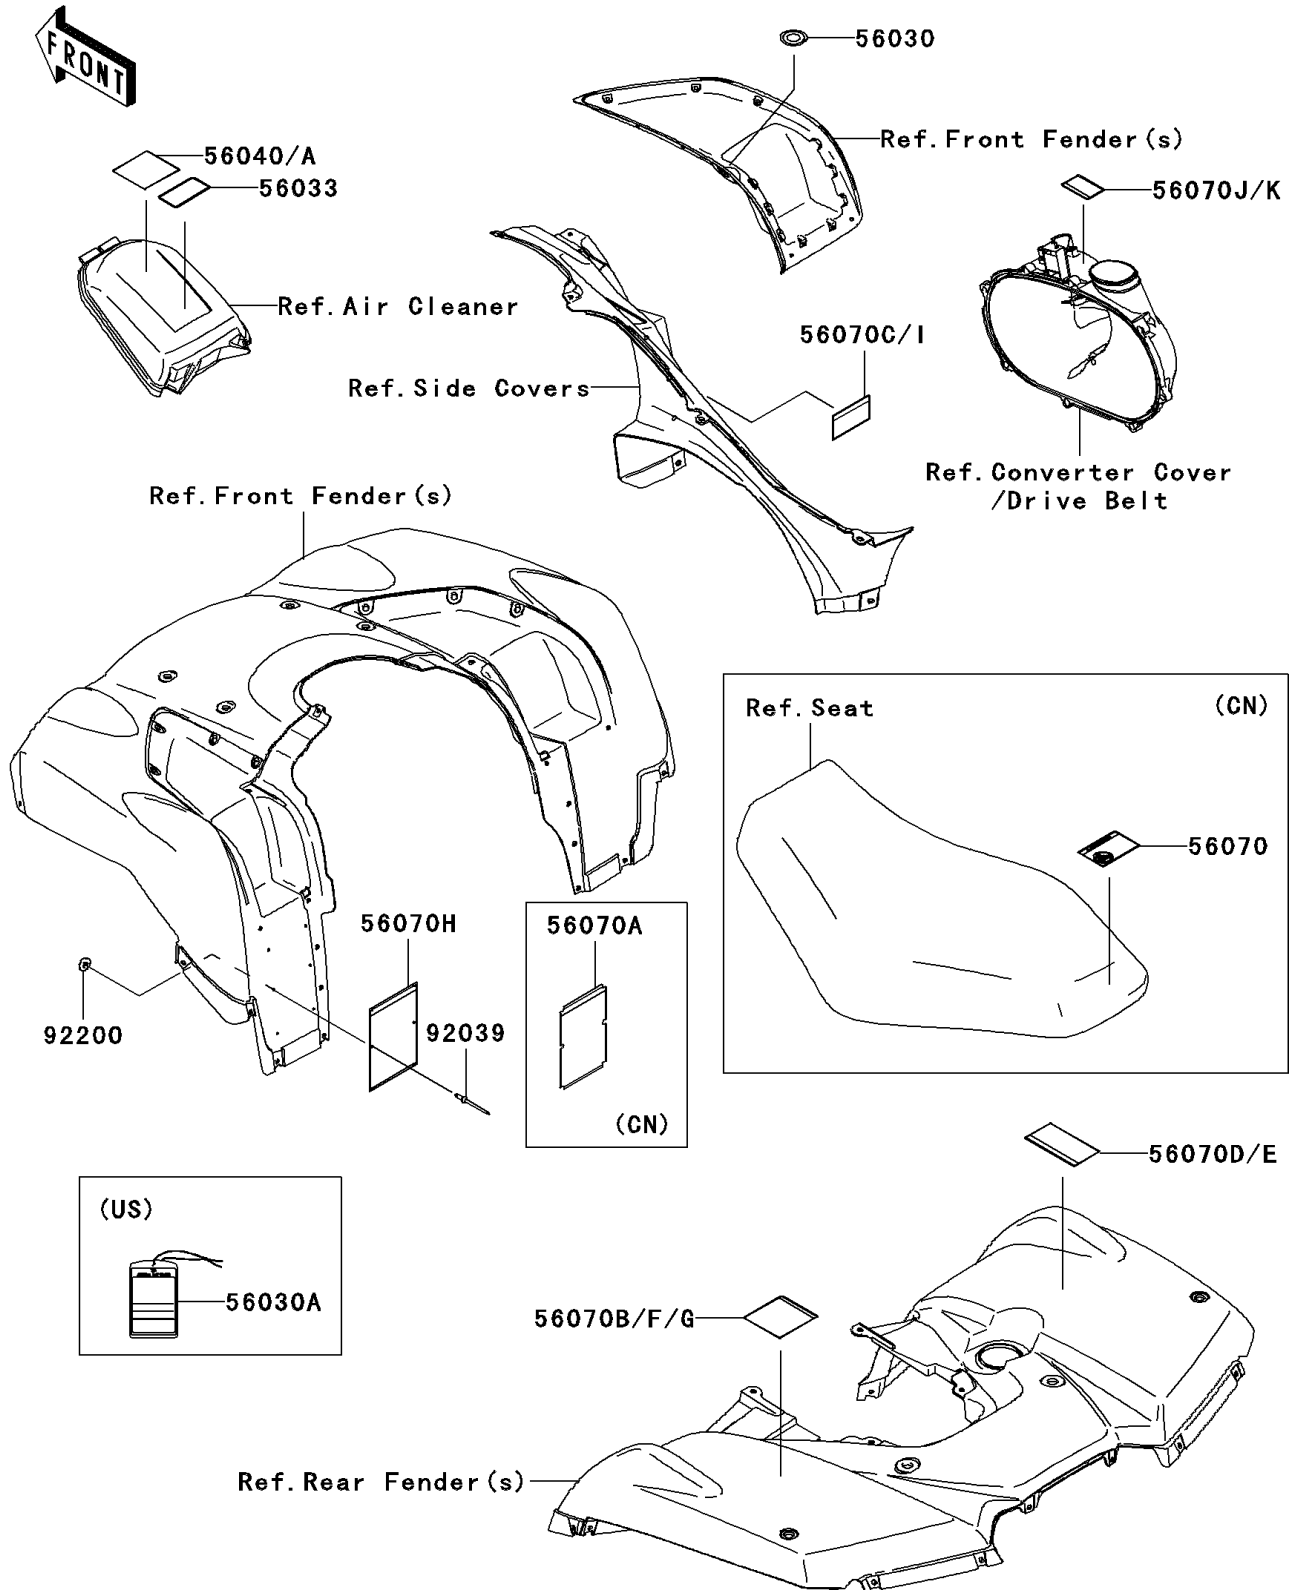

2007 Brute Force 750 4x4i

PARTS DIAGRAM

Labels

F2860

2007 Brute Force 750 4x4i

PARTS LIST

Labels

ITEM NAME	PART NUMBER	QUANTITY
LABEL,IGNITION SWITCH (Ref # 56030)	56030-0018	1
LABEL,HANGTAG (Ref # 56030A)	56030-0047	1
LABEL-MANUAL,AIR CLEANER (Ref # 56033)	56033-0064	1
LABEL-WARNING,UNDER 16 (Ref # 56040)	56040-1276	1
LABEL-WARNING,DRIVE BELT (Ref # 56070D)	56070-0038	1
LABEL-WARNING,TIRE&MAX LOAD (Ref # 56070F)	56070-0045	1
LABEL-WARNING,SERIOUS INJURY (Ref # 56070H)	56070-1151	1
LABEL-WARNING,SHIFT LEVER (Ref # 56070I)	56070-1170	1
LABEL-WARNING,CVT COVER (Ref # 56070J)	56070-1269	1
RIVET,3.2X8 (Ref # 92039)	92039-3763	6
WASHER,3.5X8X1 (Ref # 92200)	92200-1251	6