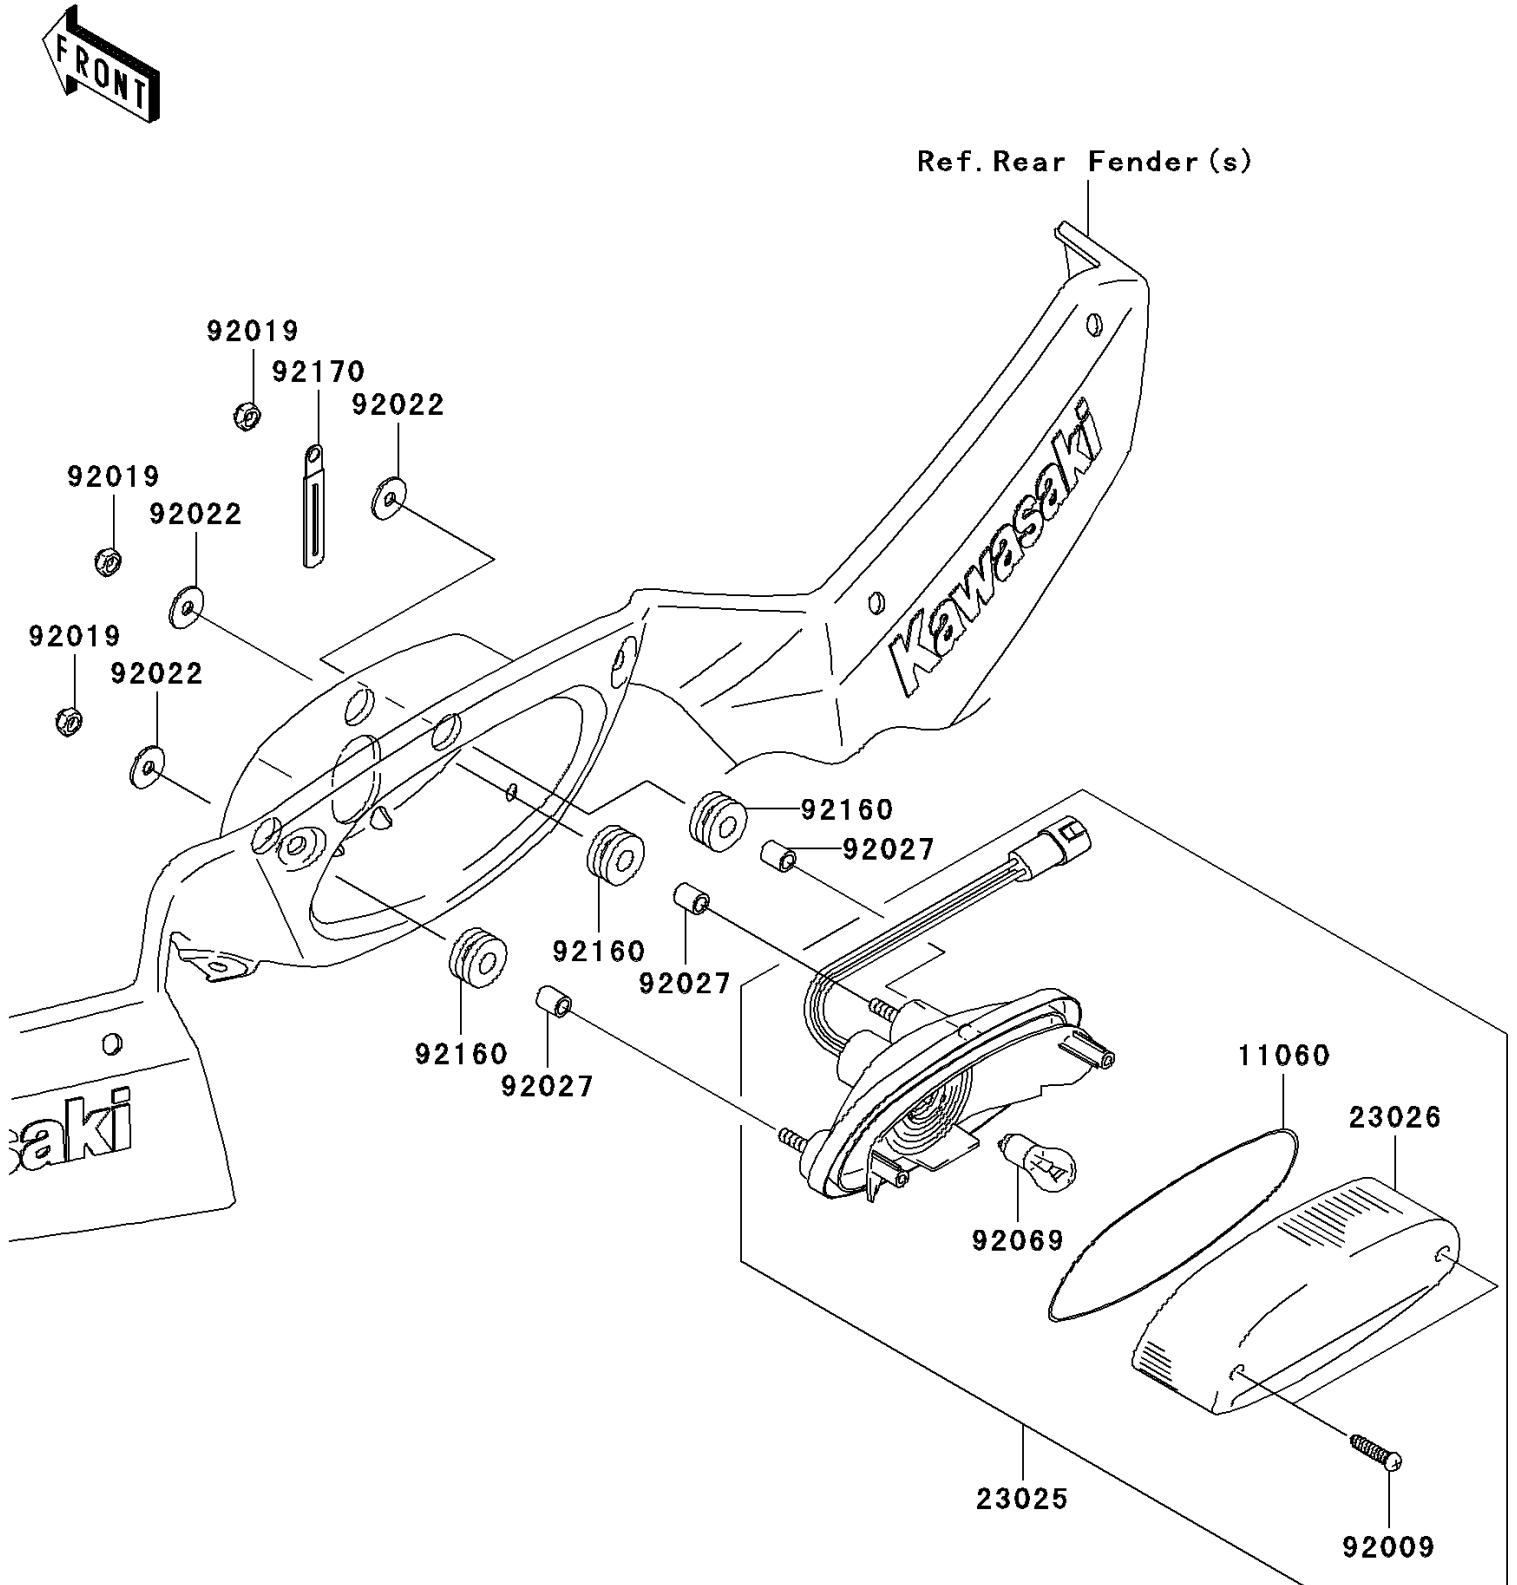

2007 Brute Force 750 4x4i

PARTS DIAGRAM

Taillight(s)

F2720

2007 Brute Force 750 4x4i

PARTS LIST

Taillight(s)

ITEM NAME	PART NUMBER	QUANTITY
GASKET, TAIL LAMP LENS (Ref # 11060)	11060-1174	1
LAMP-TAIL (Ref # 23025)	23025-0011	1
LENS, TAIL LAMP (Ref # 23026)	23026-1183	1
SCREW, TAPPING, 4X20 (Ref # 92009)	92009-1378	2
NUT, LOCK, 6MM (Ref # 92019)	92019-008	3
WASHER, 6.5X20X1.6 (Ref # 92022)	92022-1557	3
COLLAR, 6.8X10X12 (Ref # 92027)	92027-162	3
BULB, 12V 21/5W (Ref # 92069)	92069-063	1
DAMPER (Ref # 92160)	92160-1162	3
CLAMP (Ref # 92170)	92170-1514	1