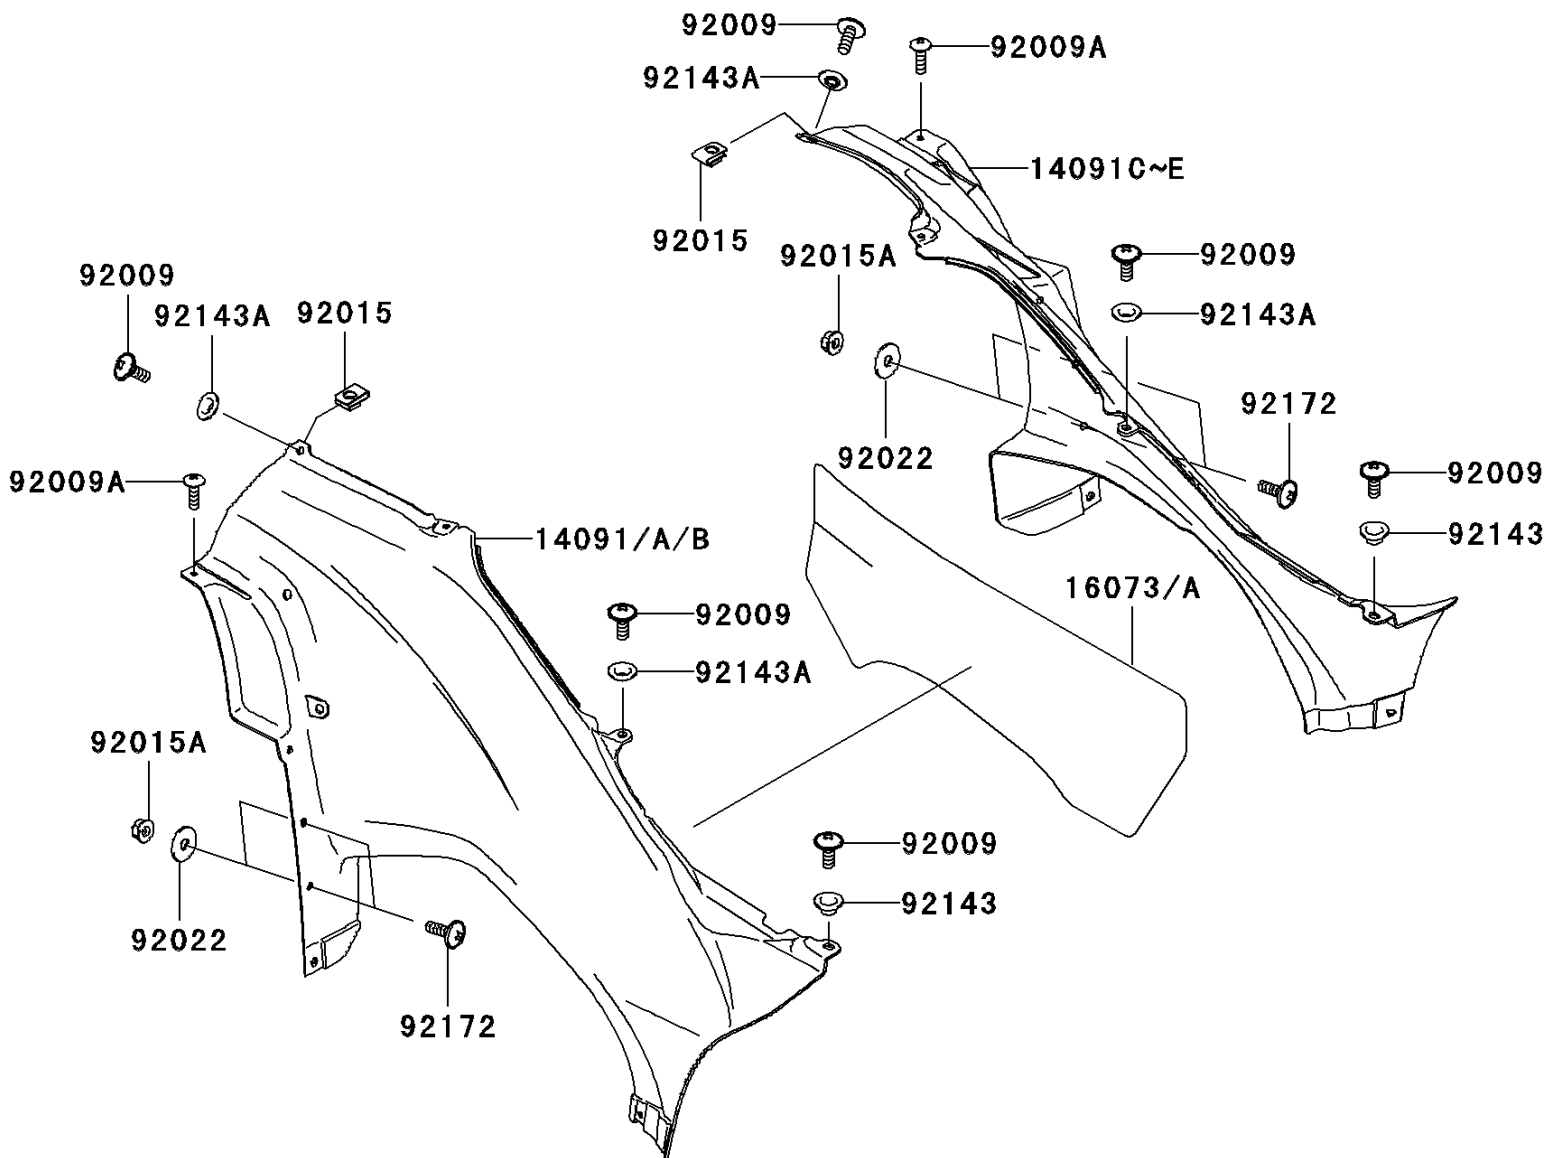

2007 Brute Force 750 4x4i

PARTS DIAGRAM

Side Covers

F2611

2007 Brute Force 750 4x4i

PARTS LIST

Side Covers

ITEM NAME

PART NUMBER

QUANTITY
