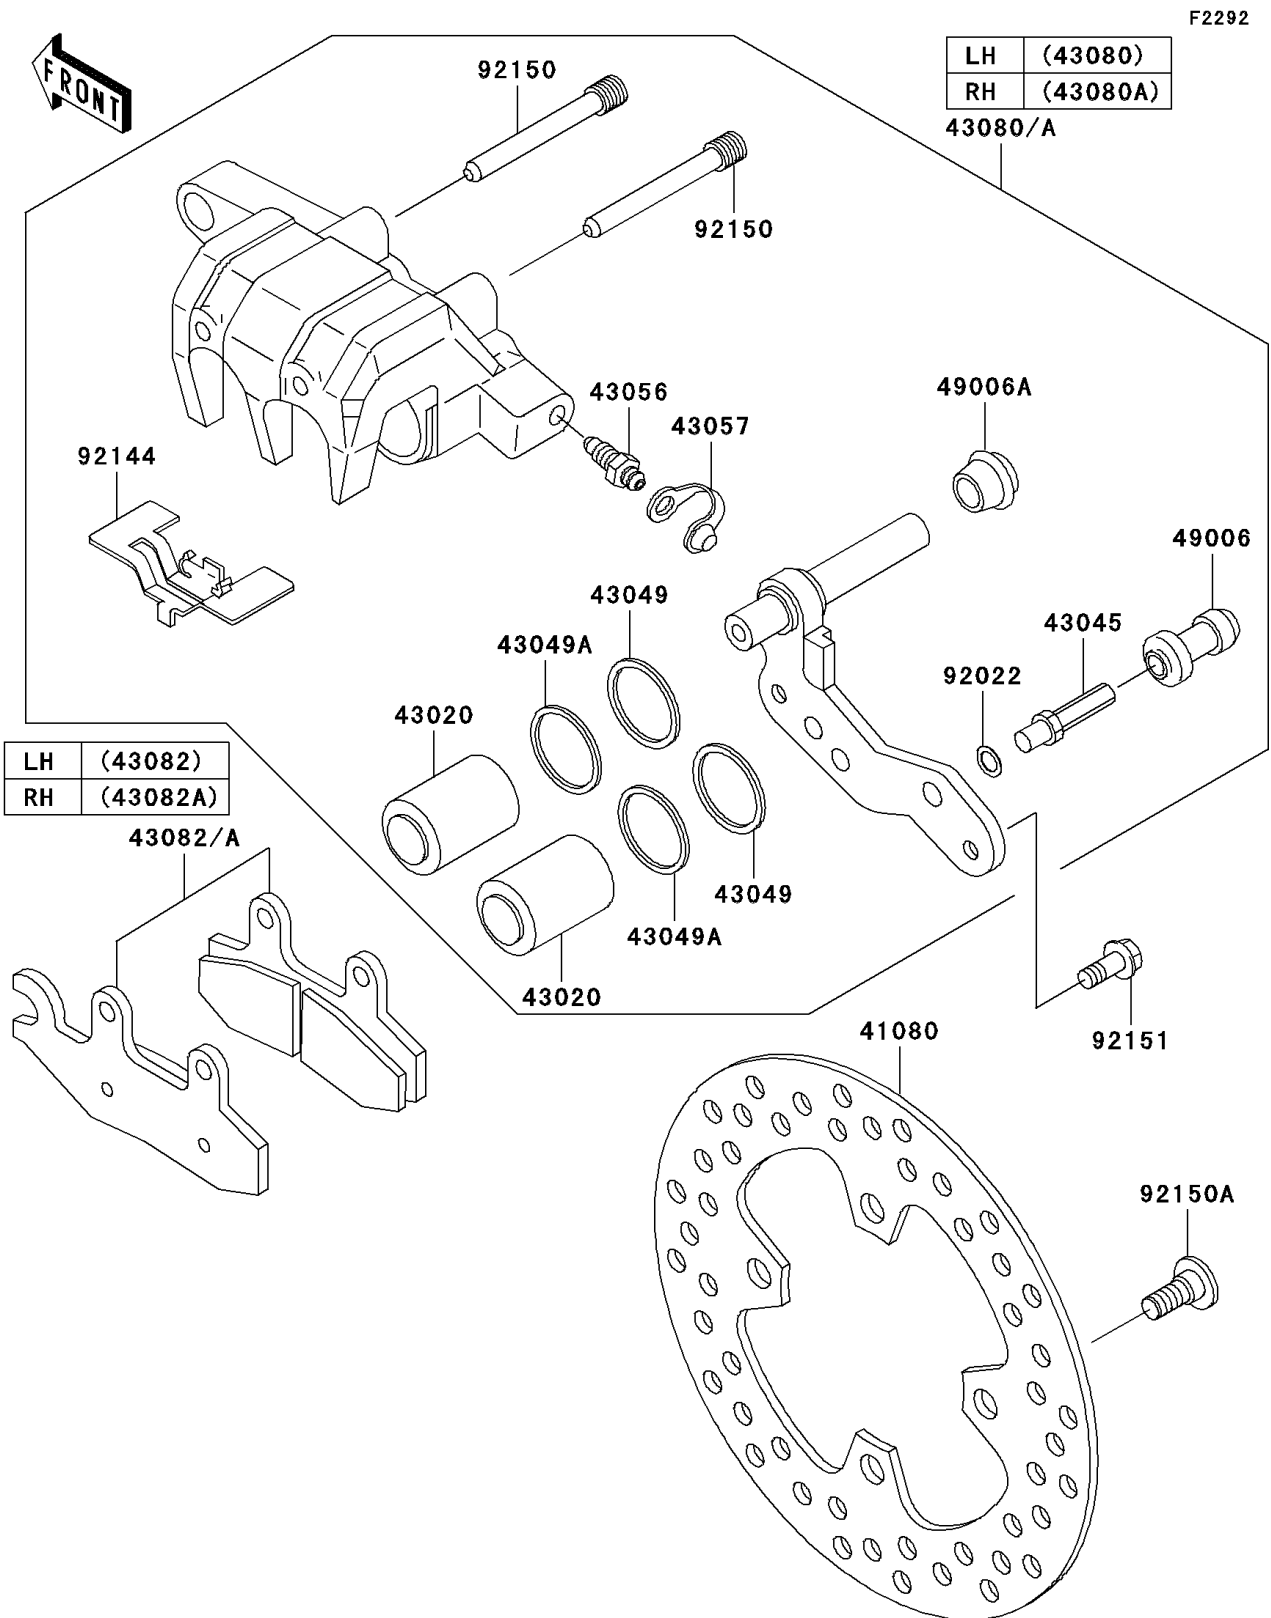

2007 Brute Force 750 4x4i

PARTS DIAGRAM

Front Brake