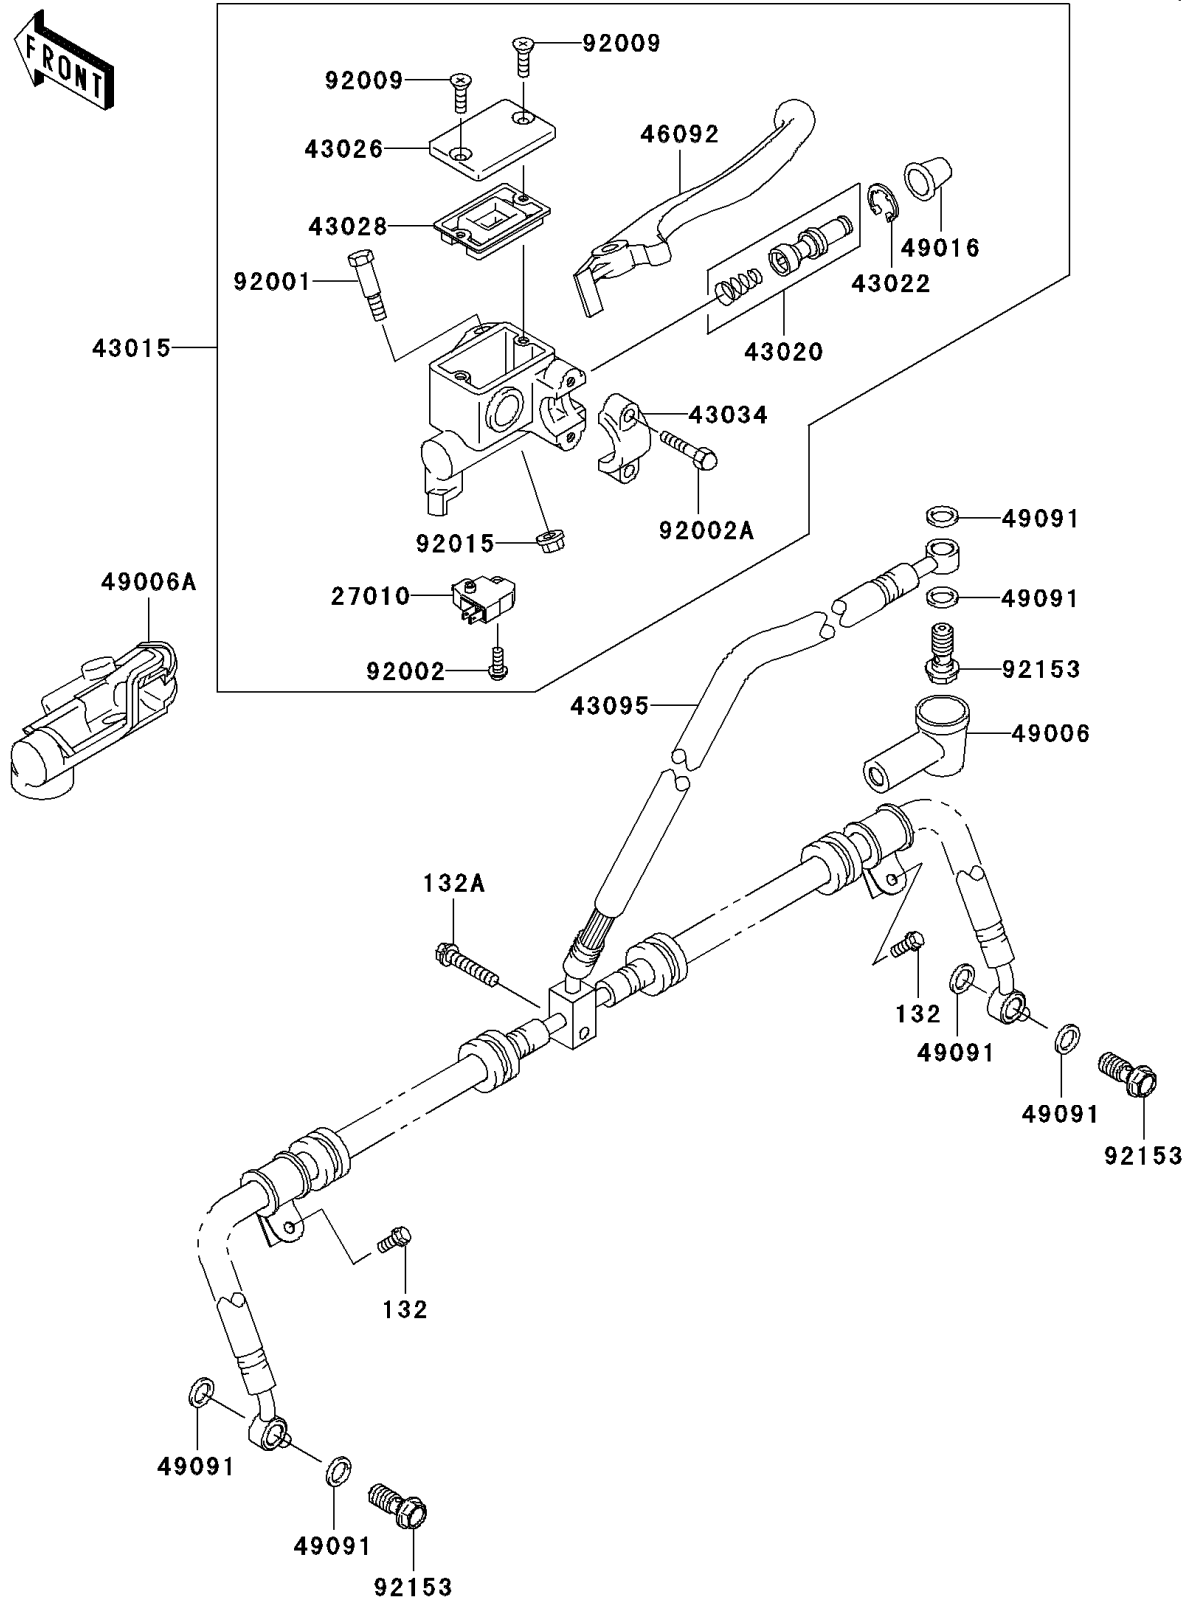

2007 Brute Force 750 4x4i

PARTS DIAGRAM

Front Master Cylinder

F2291

2007 Brute Force 750 4x4i

PARTS LIST

Front Master Cylinder

ITEM NAME

PART NUMBER

QUANTITY
