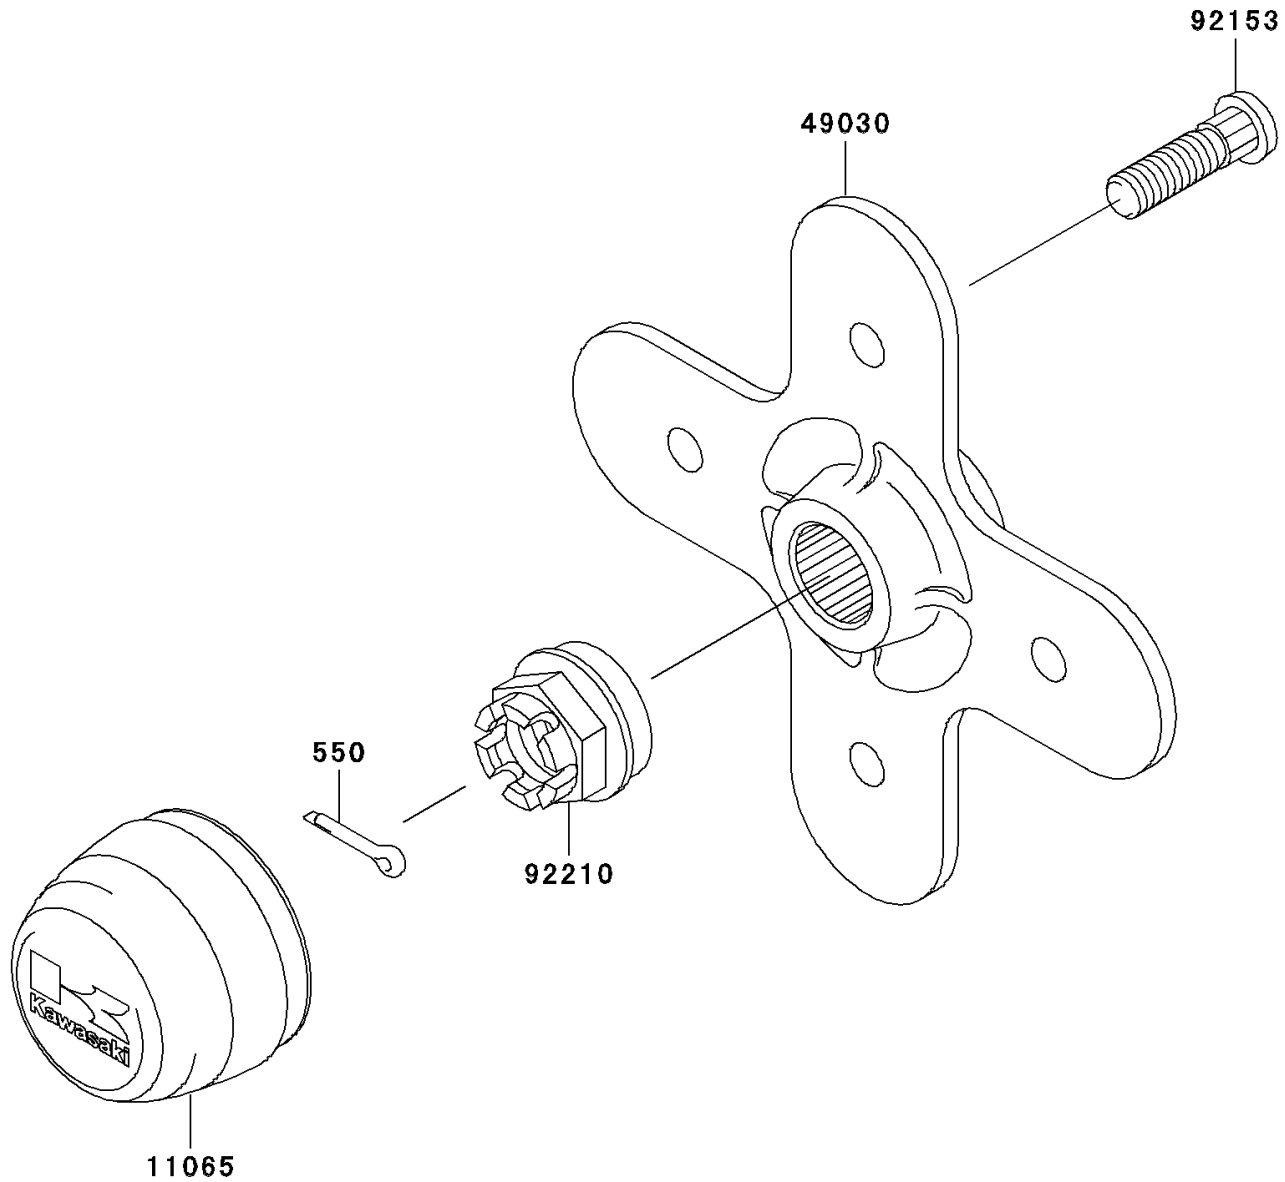

2007 Brute Force 750 4x4i

PARTS DIAGRAM

Rear Hub

F2240

2007 Brute Force 750 4x4i

PARTS LIST

Rear Hub

ITEM NAME

PART NUMBER

QUANTITY
