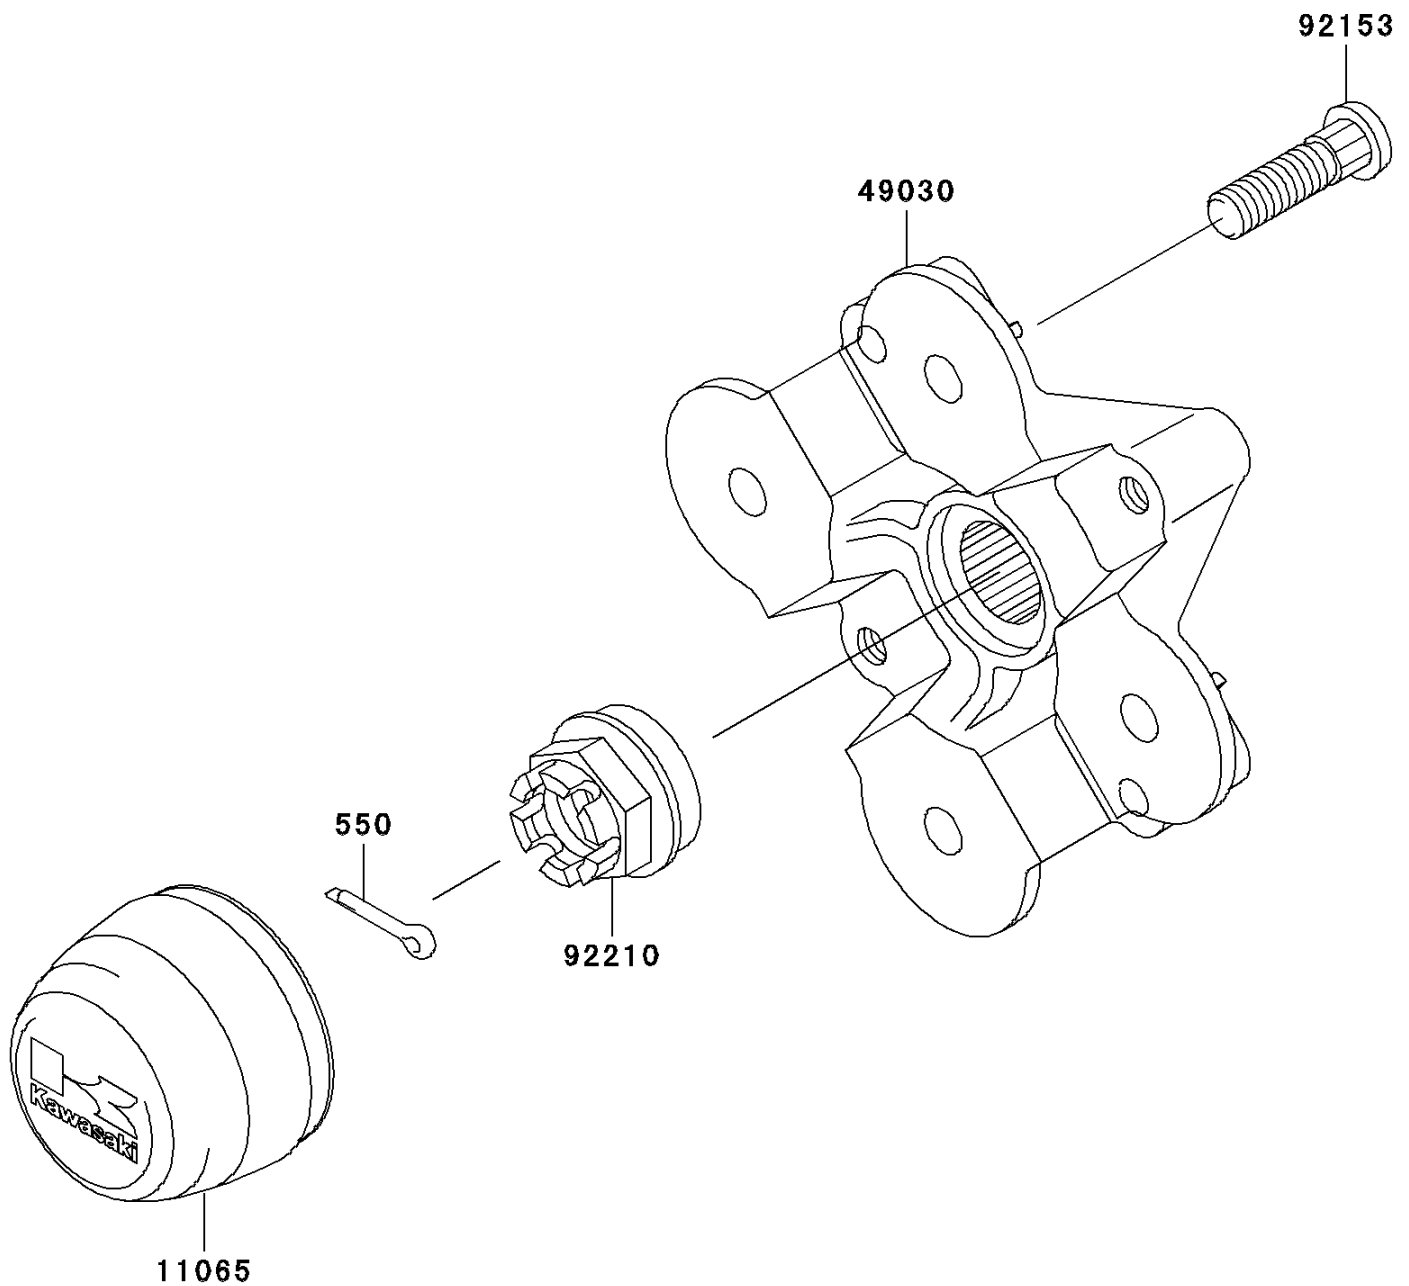

2007 Brute Force 750 4x4i

PARTS DIAGRAM

Front Hub

F2230

2007 Brute Force 750 4x4i

PARTS LIST

Front Hub

ITEM NAME

PART NUMBER

QUANTITY
