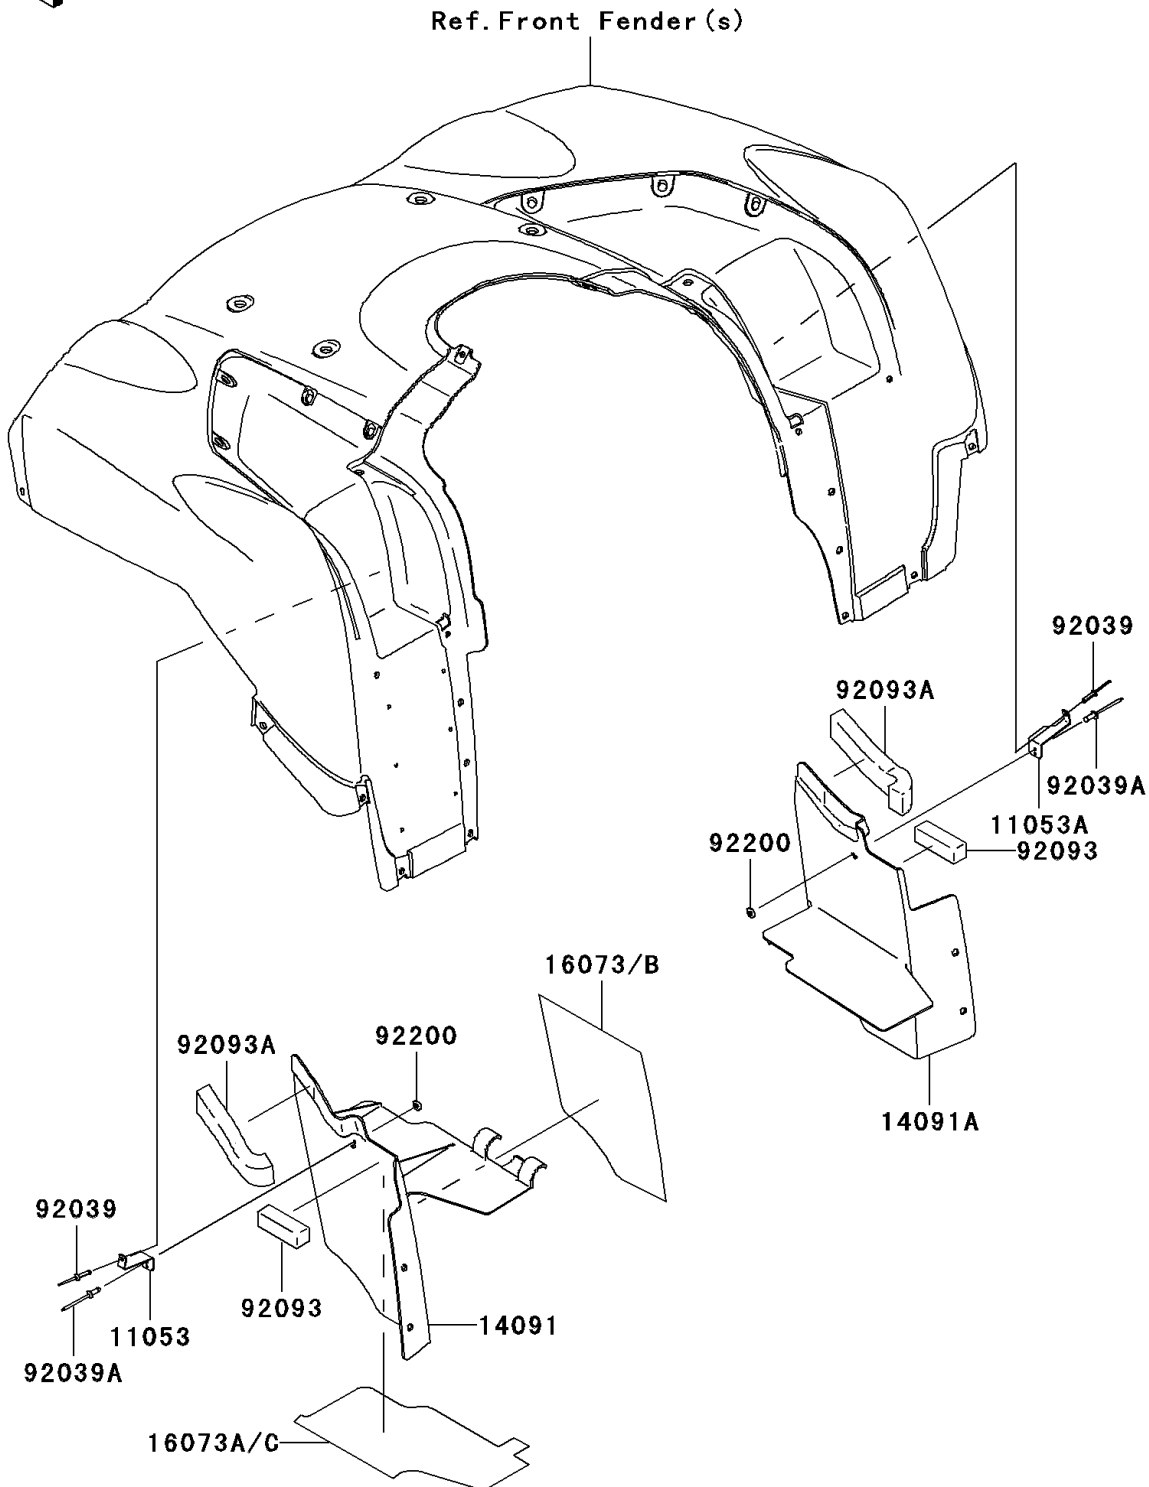

2007 Brute Force 750 4x4i

PARTS DIAGRAM

Flap

F2173