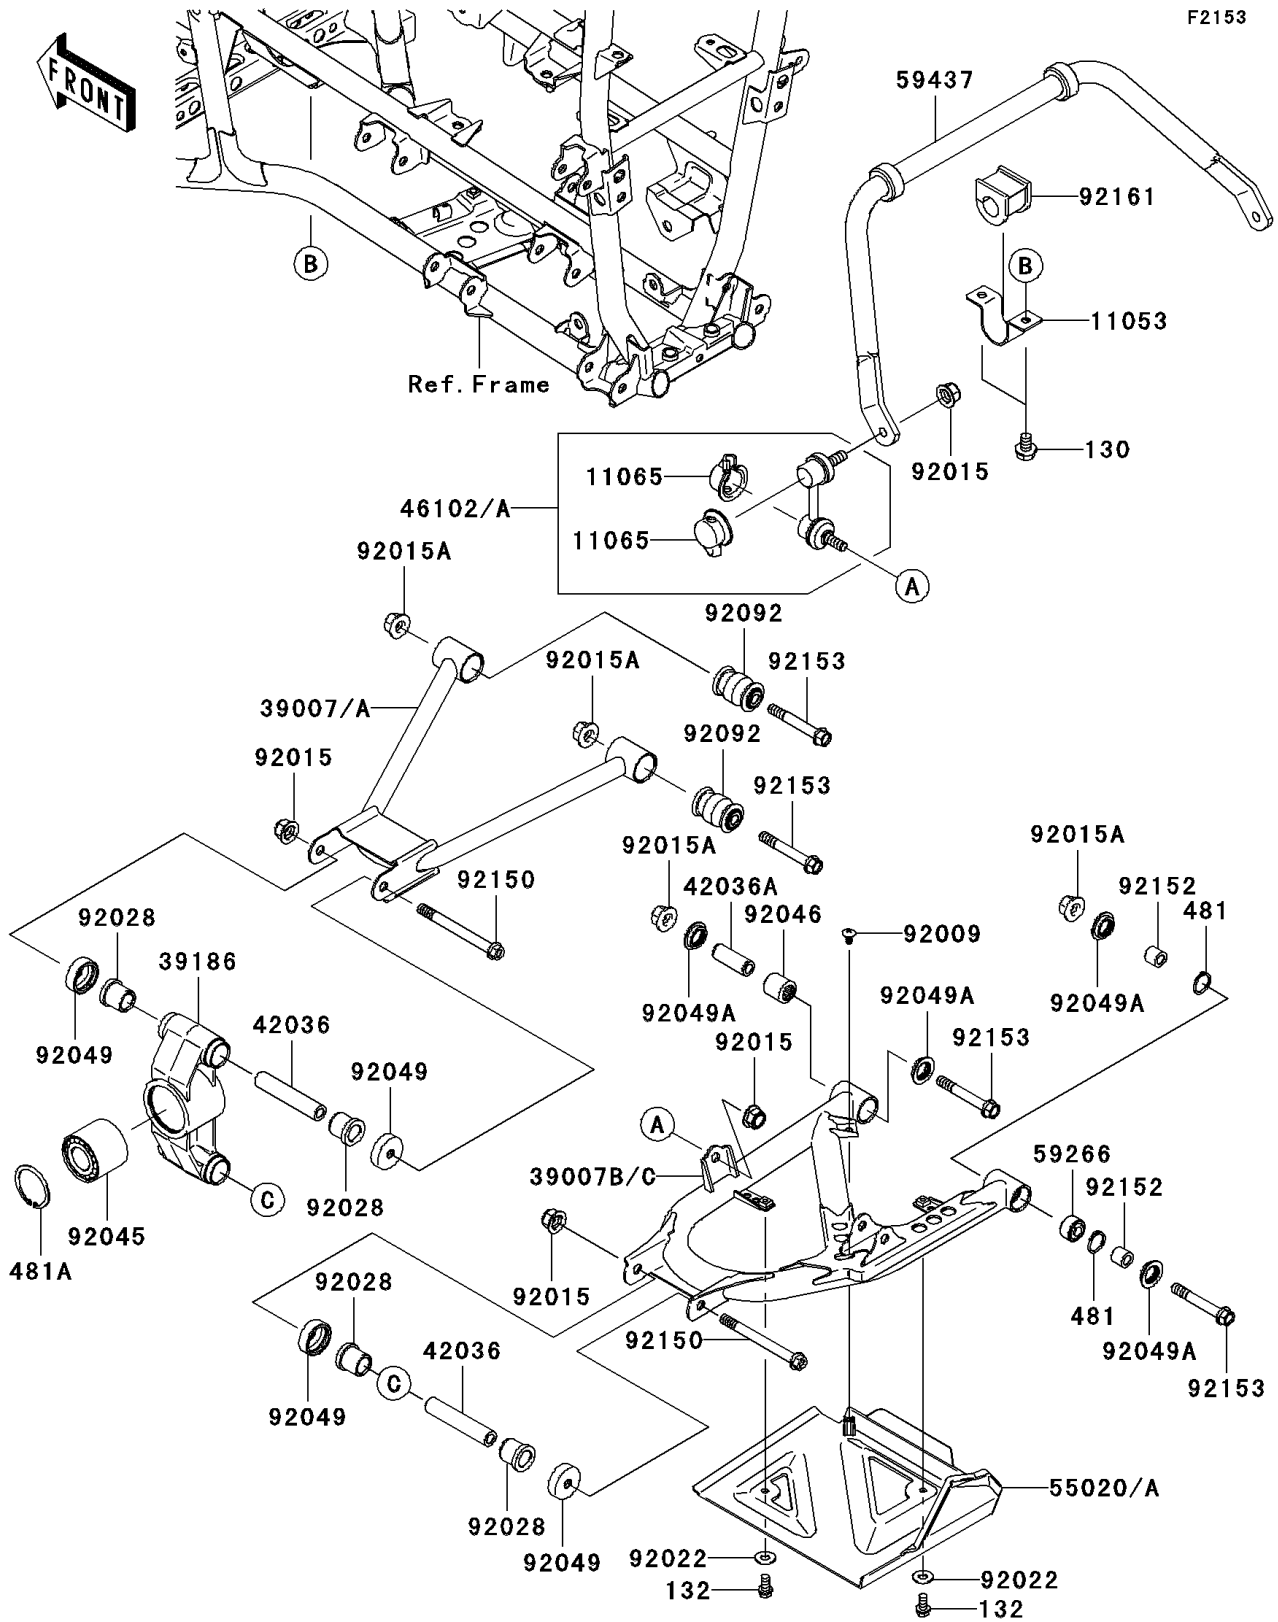

2007 Brute Force 750 4x4i

PARTS DIAGRAM

Rear Suspension

2007 Brute Force 750 4x4i

PARTS LIST

Rear Suspension

ITEM NAME	PART NUMBER	QUANTITY
-----------	-------------	----------
