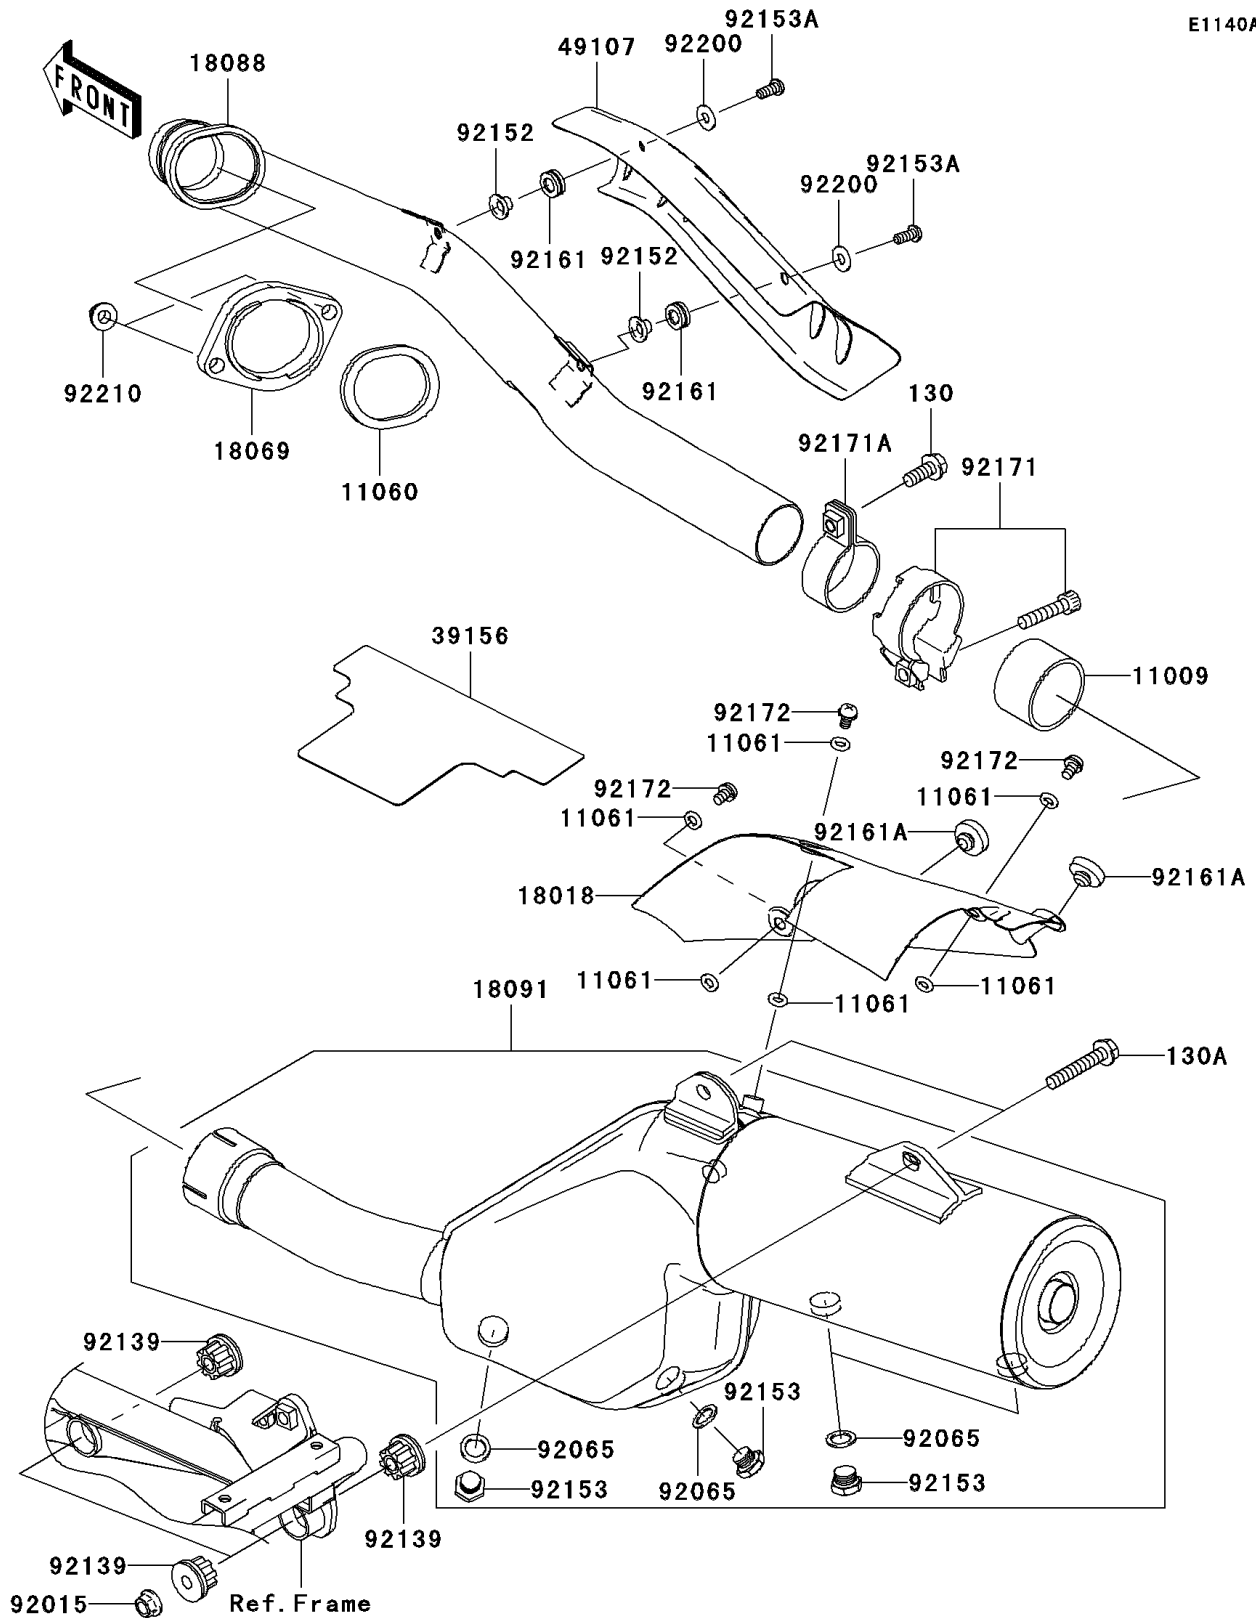

2010 KLR™ 650

PARTS DIAGRAM

Muffler(s)(EAF)

E1140A

2010 KLR™ 650

PARTS LIST

Muffler(s)(EAF)

Kawasaki

Let the Good Times Roll®

ITEM NAME

PART NUMBER

QUANTITY
