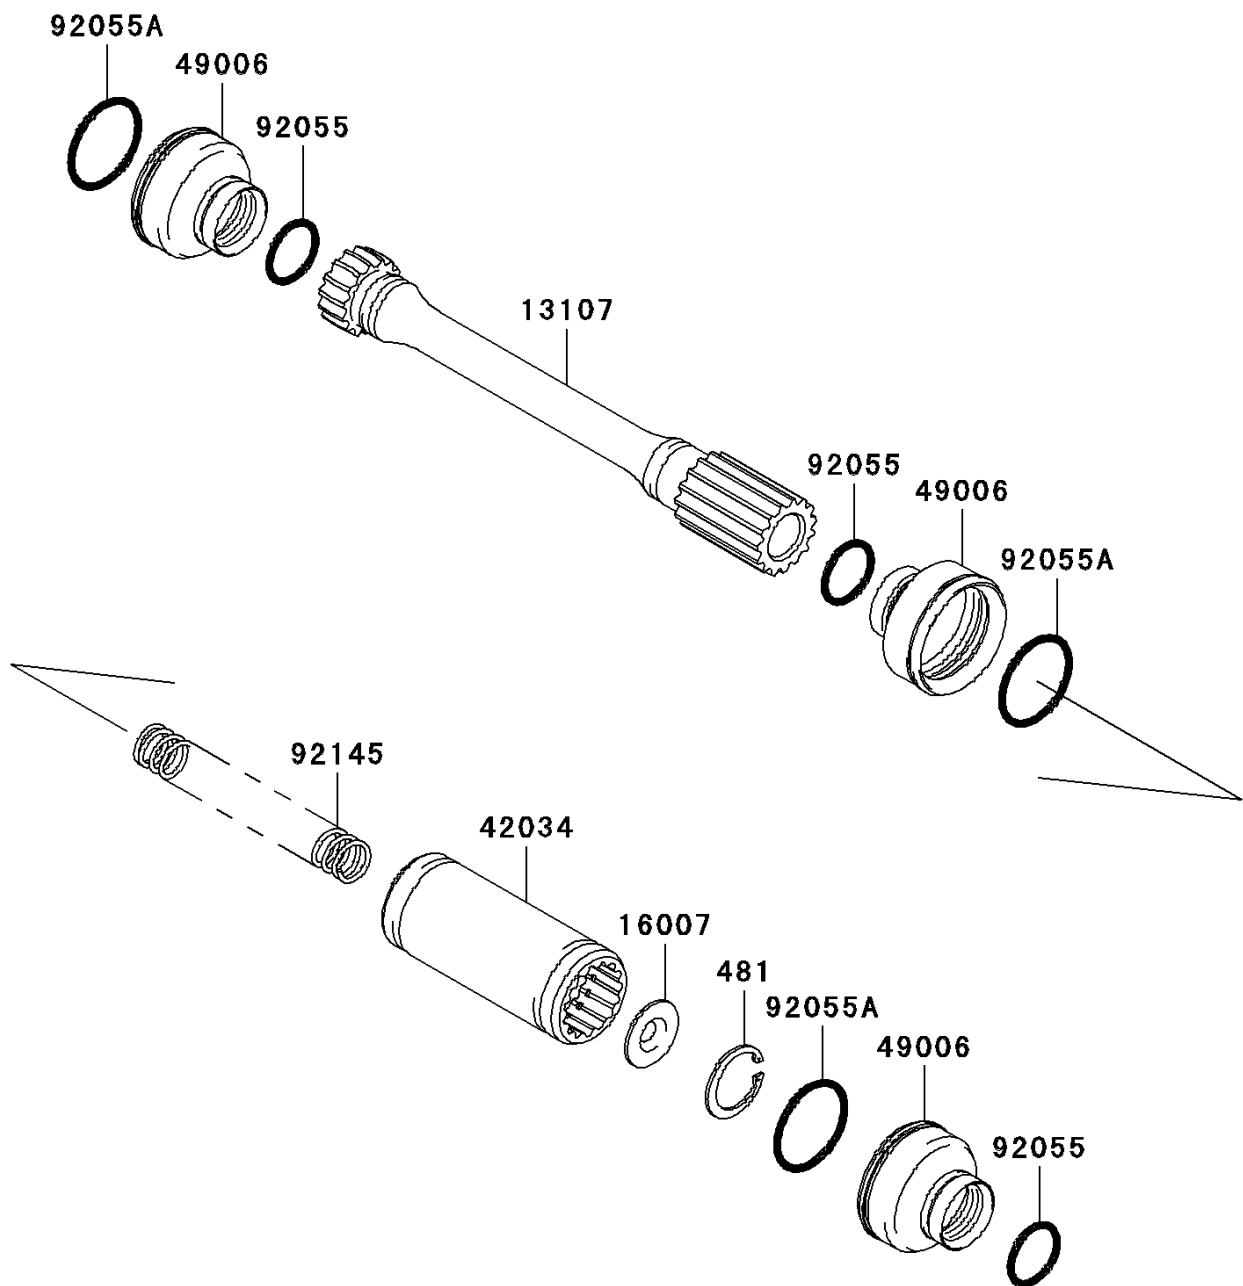

## PARTS DIAGRAM Drive Shaft-Propeller

E3135

## PARTS LIST

### Drive Shaft-Propeller

ITEM NAME	PART NUMBER	QUANTITY
-----------	-------------	----------

---