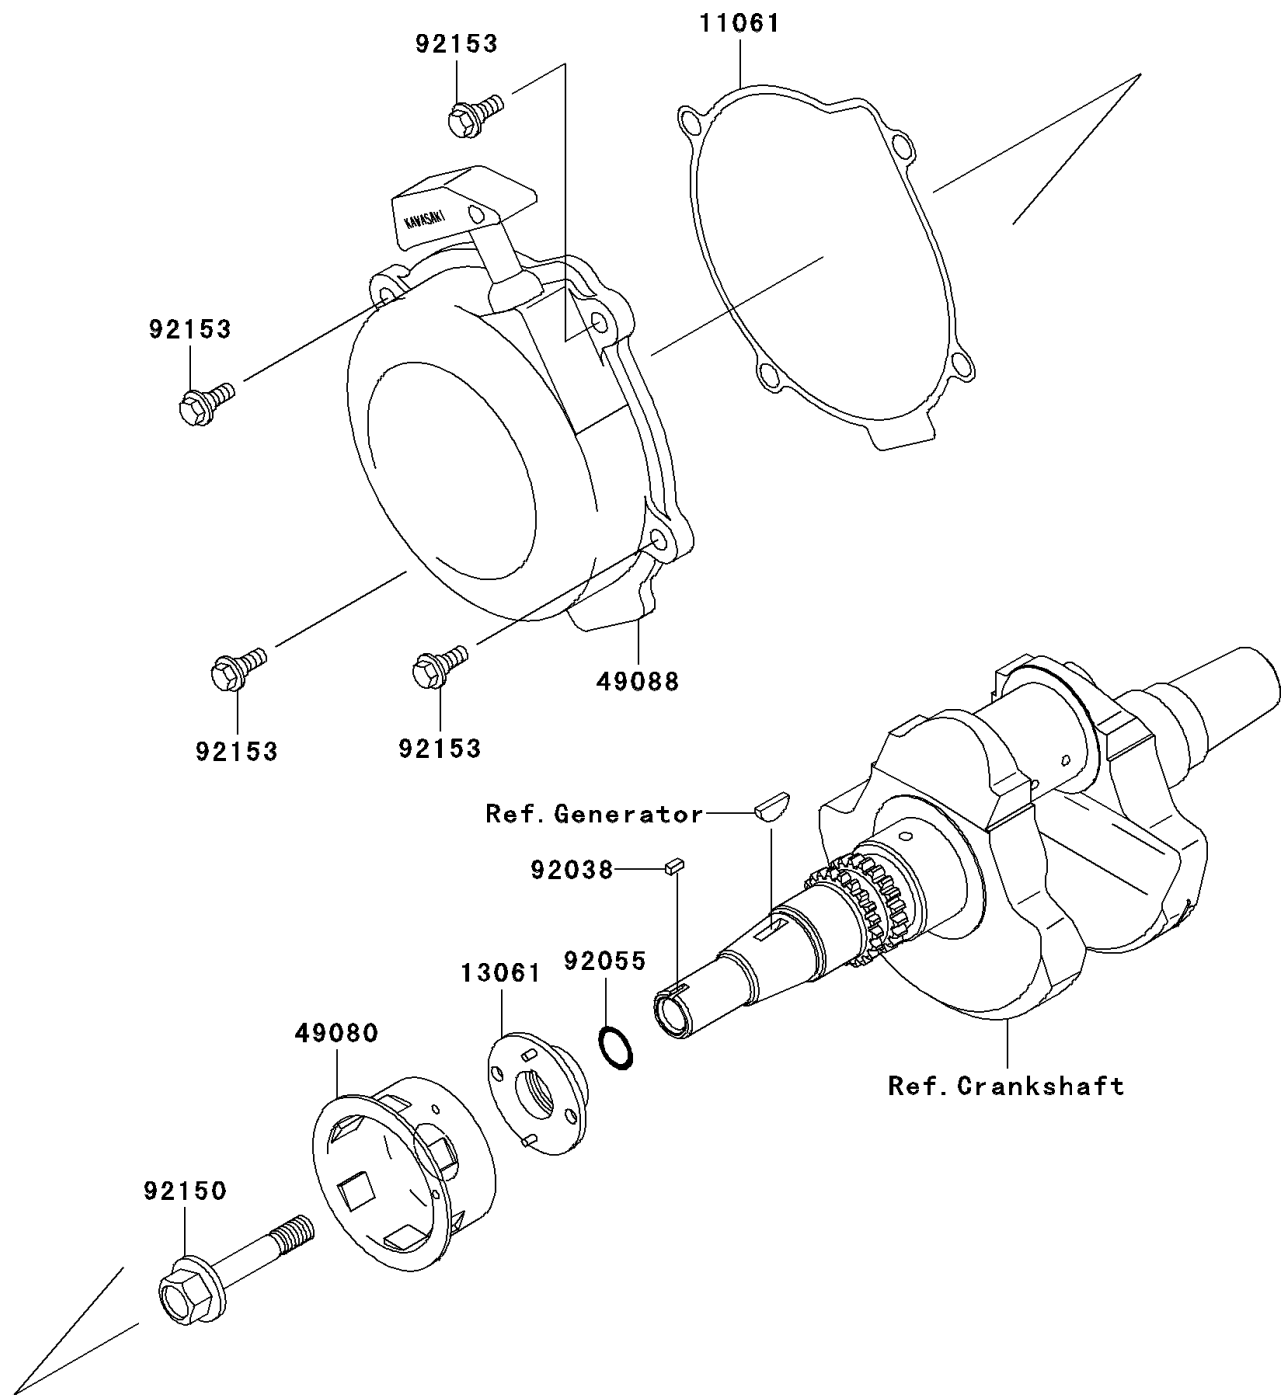

2007 Brute Force 750 4x4i

PARTS DIAGRAM

Recoil Starter

E3040

2007 Brute Force 750 4x4i

PARTS LIST

Recoil Starter

ITEM NAME

PART NUMBER

QUANTITY
