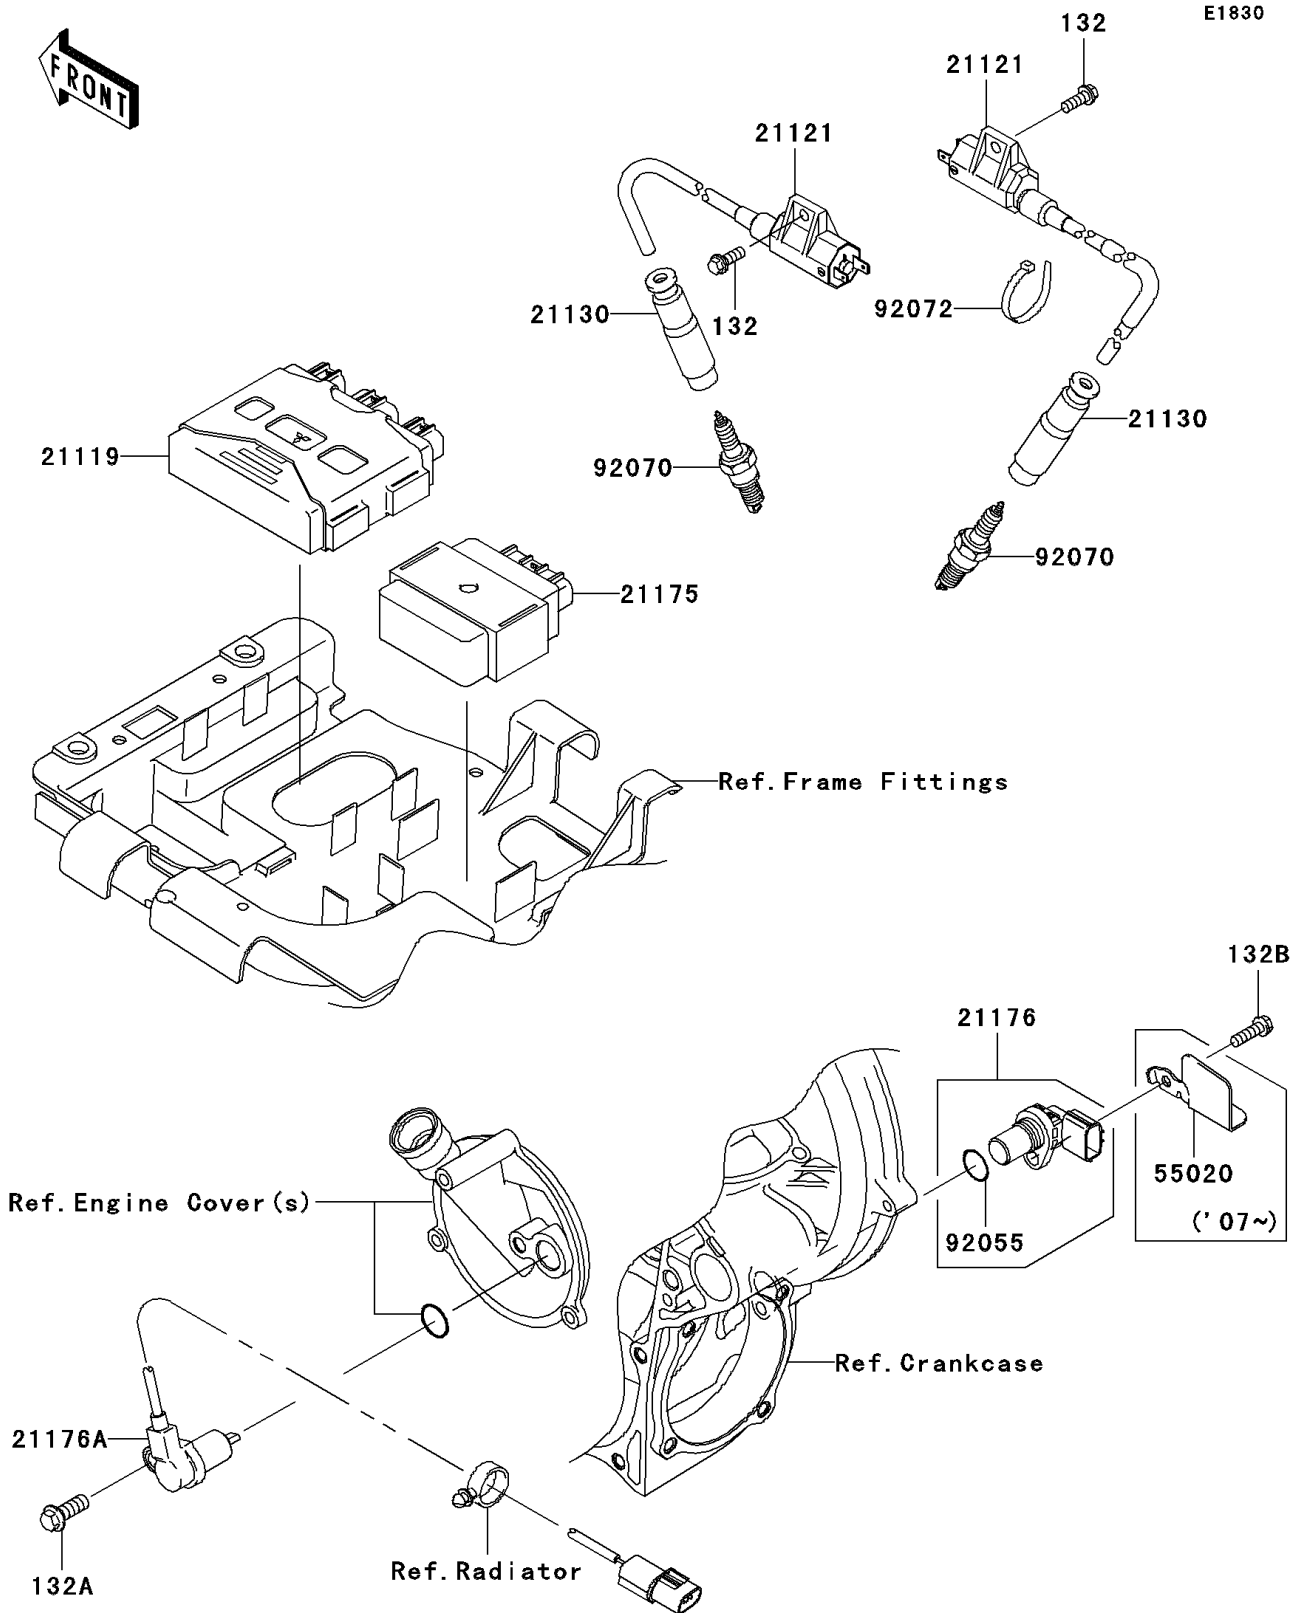

2007 Brute Force 750 4x4i

PARTS DIAGRAM

Ignition System