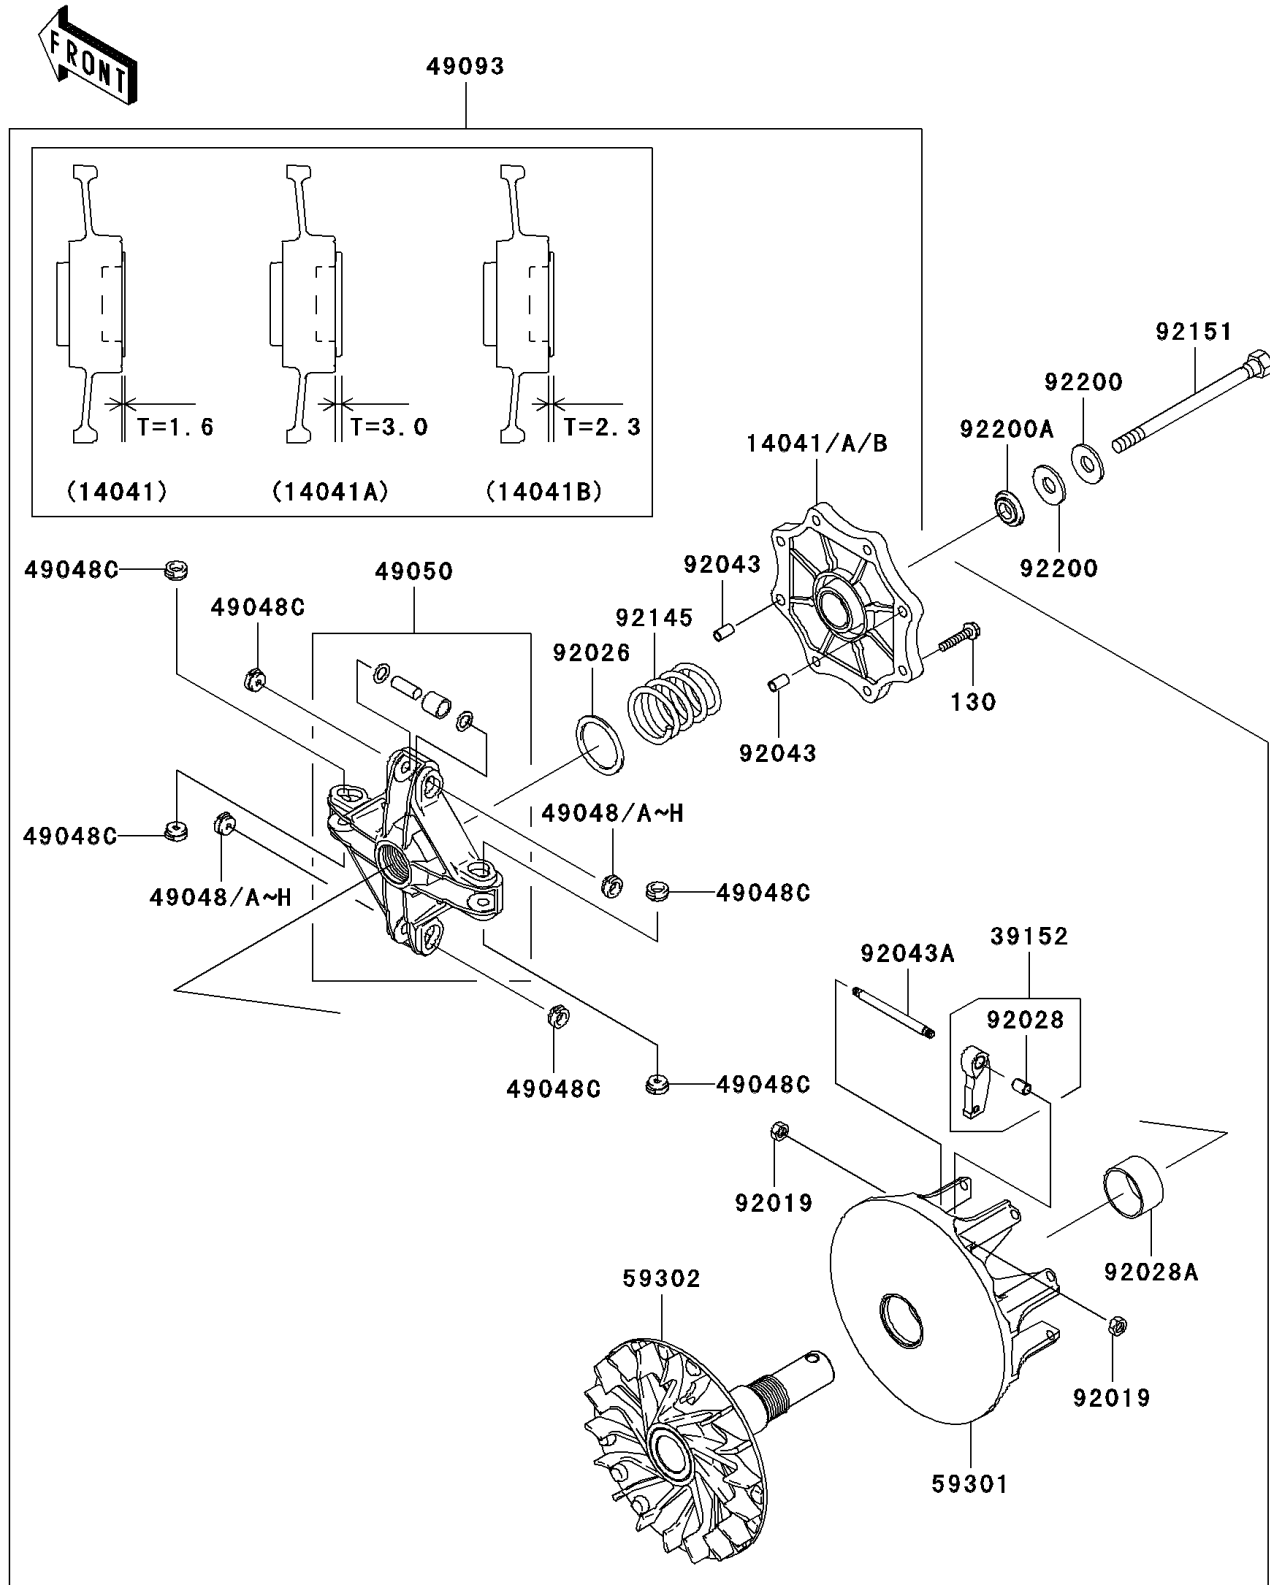

2007 Brute Force 750 4x4i

PARTS DIAGRAM

Drive Converter

E1391

2007 Brute Force 750 4x4i

PARTS LIST

Drive Converter

ITEM NAME

PART NUMBER

QUANTITY
