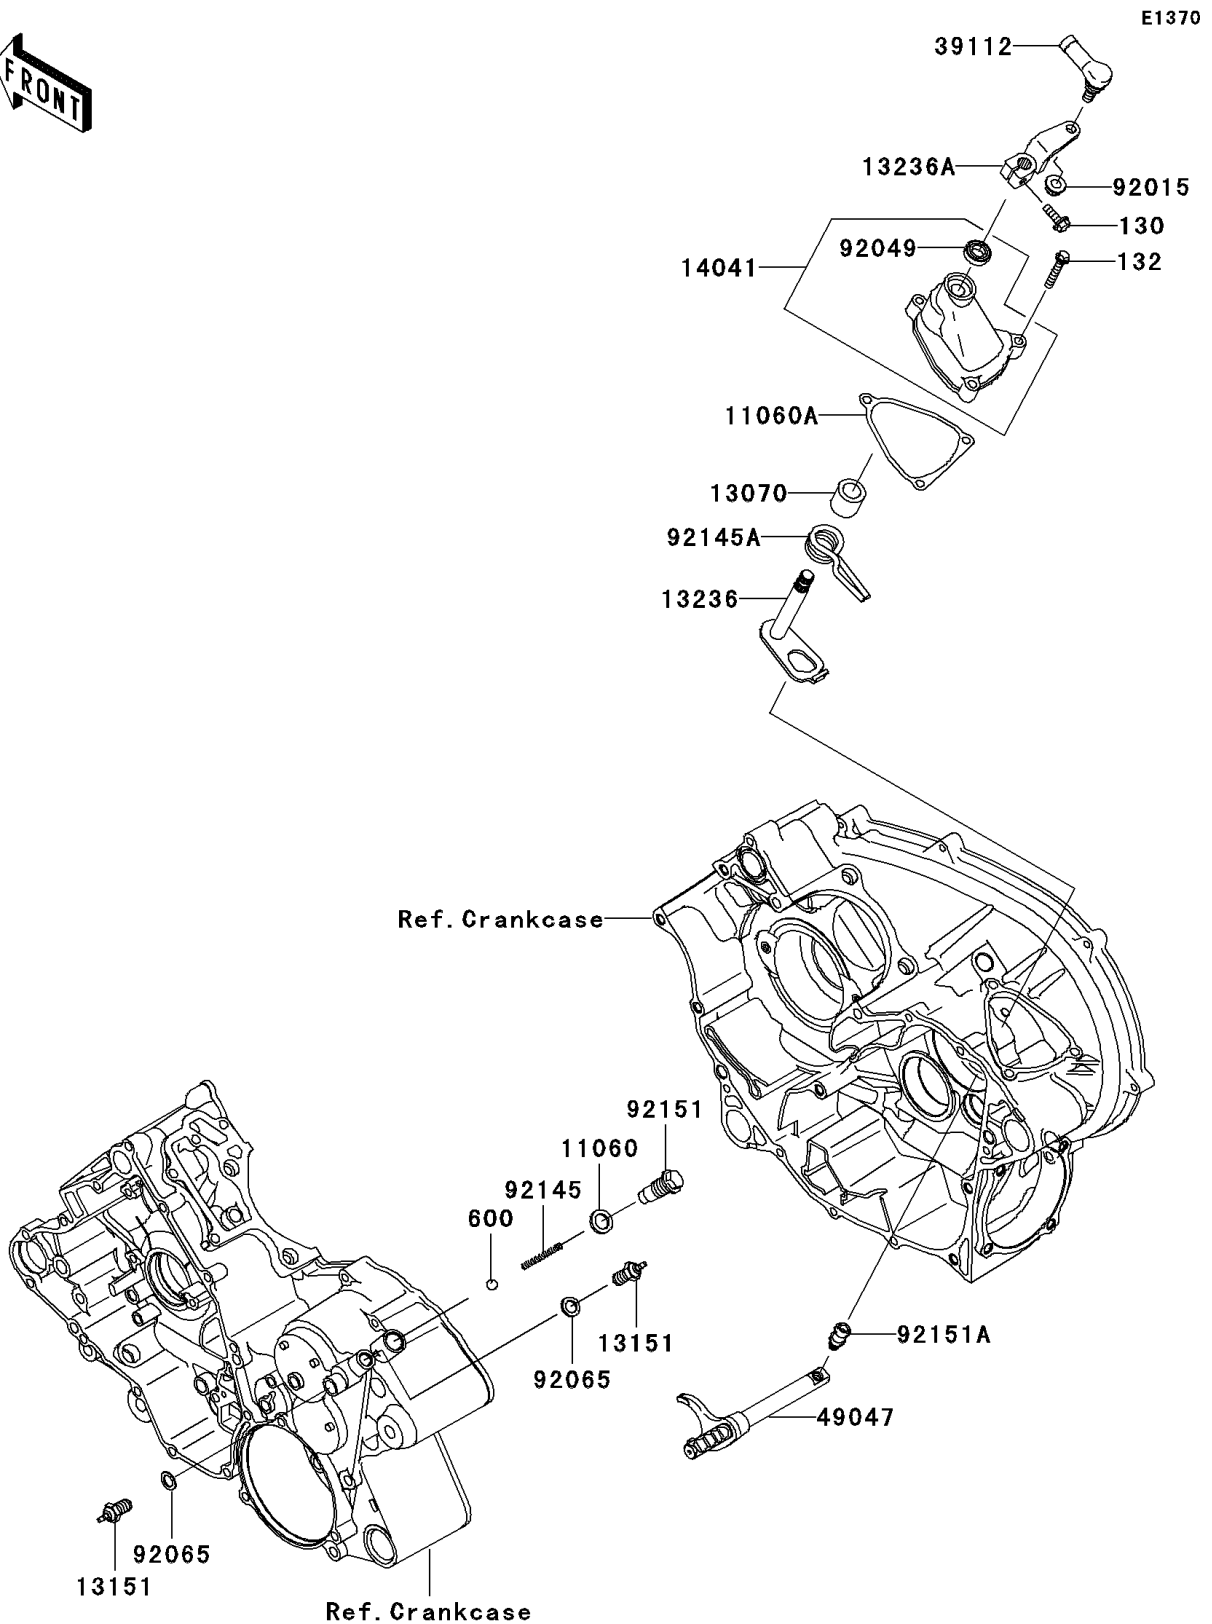

2007 Brute Force 750 4x4i

PARTS DIAGRAM

Gear Change Mechanism

2007 Brute Force 750 4x4i

PARTS LIST

Gear Change Mechanism

ITEM NAME

PART NUMBER

QUANTITY
