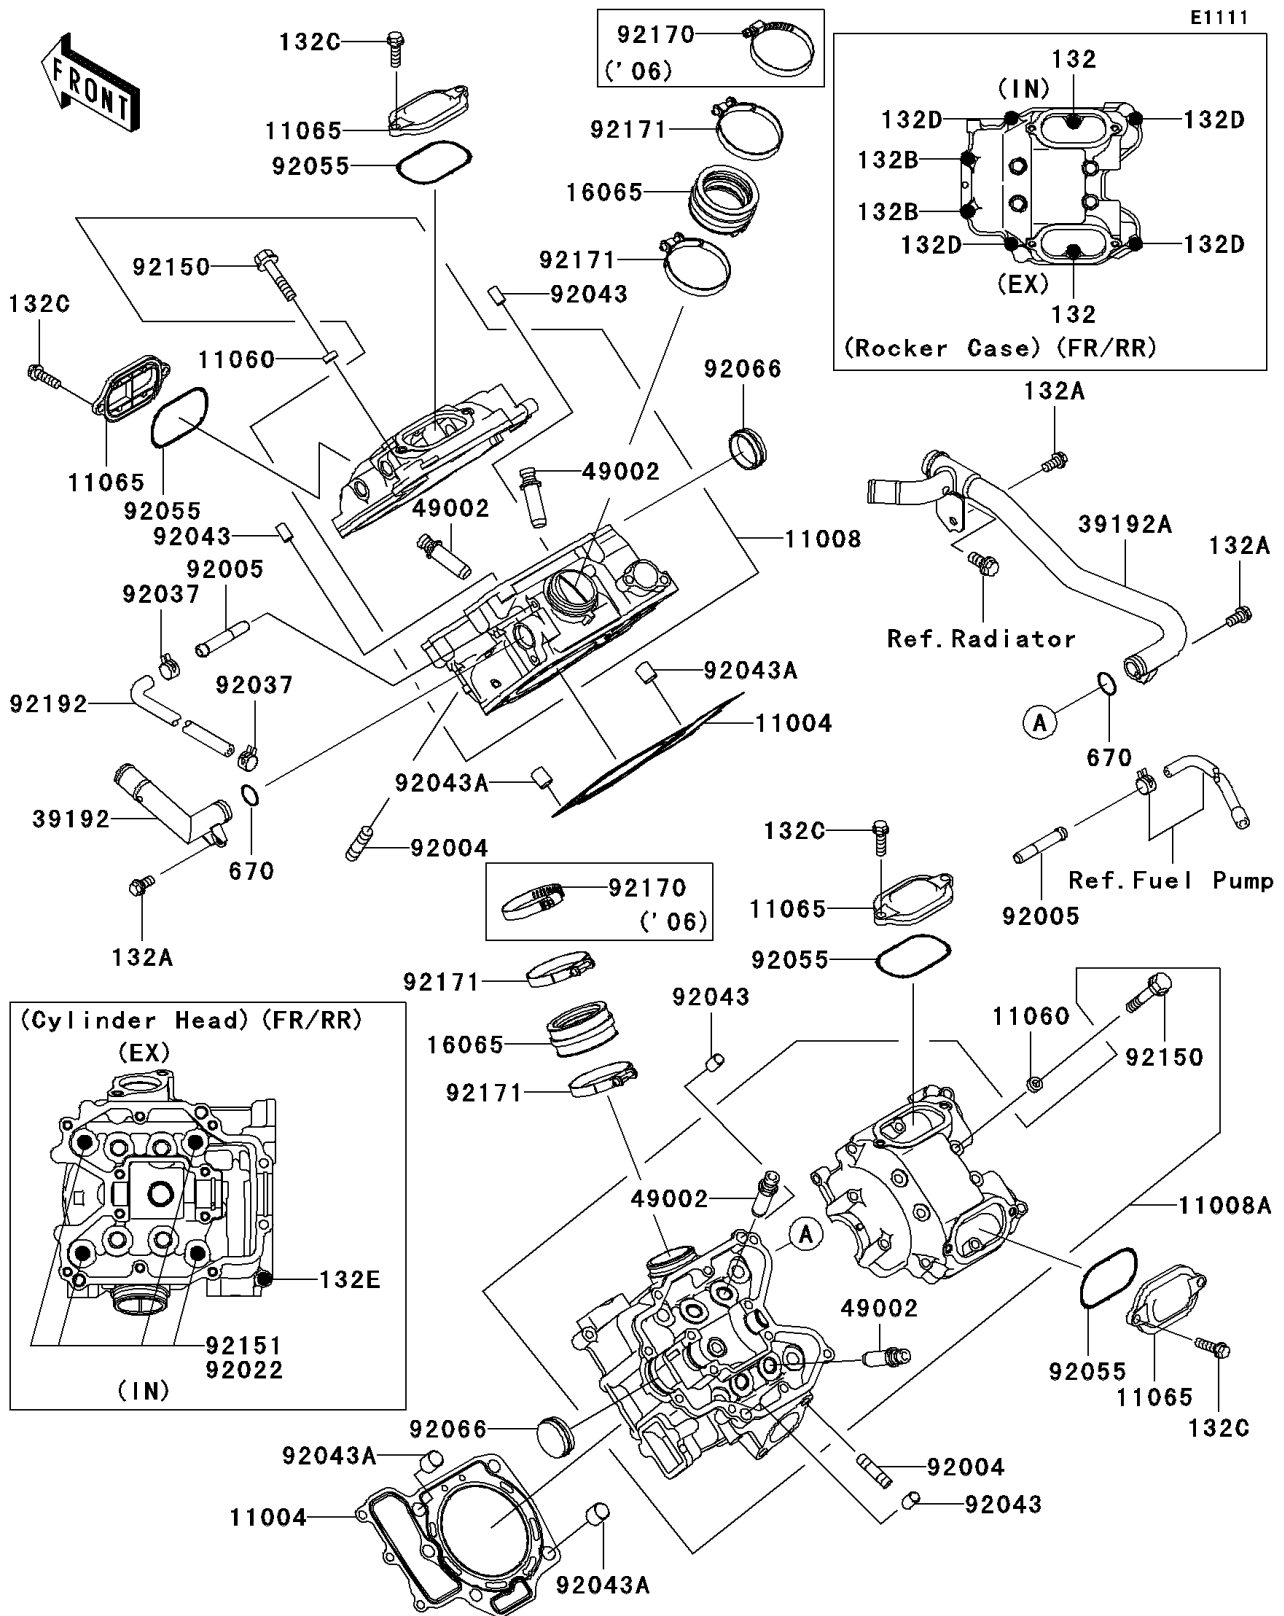

2007 Brute Force 750 4x4i

PARTS DIAGRAM

Cylinder Head

2007 Brute Force 750 4x4i

PARTS LIST Cylinder Head

ITEM NAME	PART NUMBER	QUANTITY
-----------	-------------	----------
