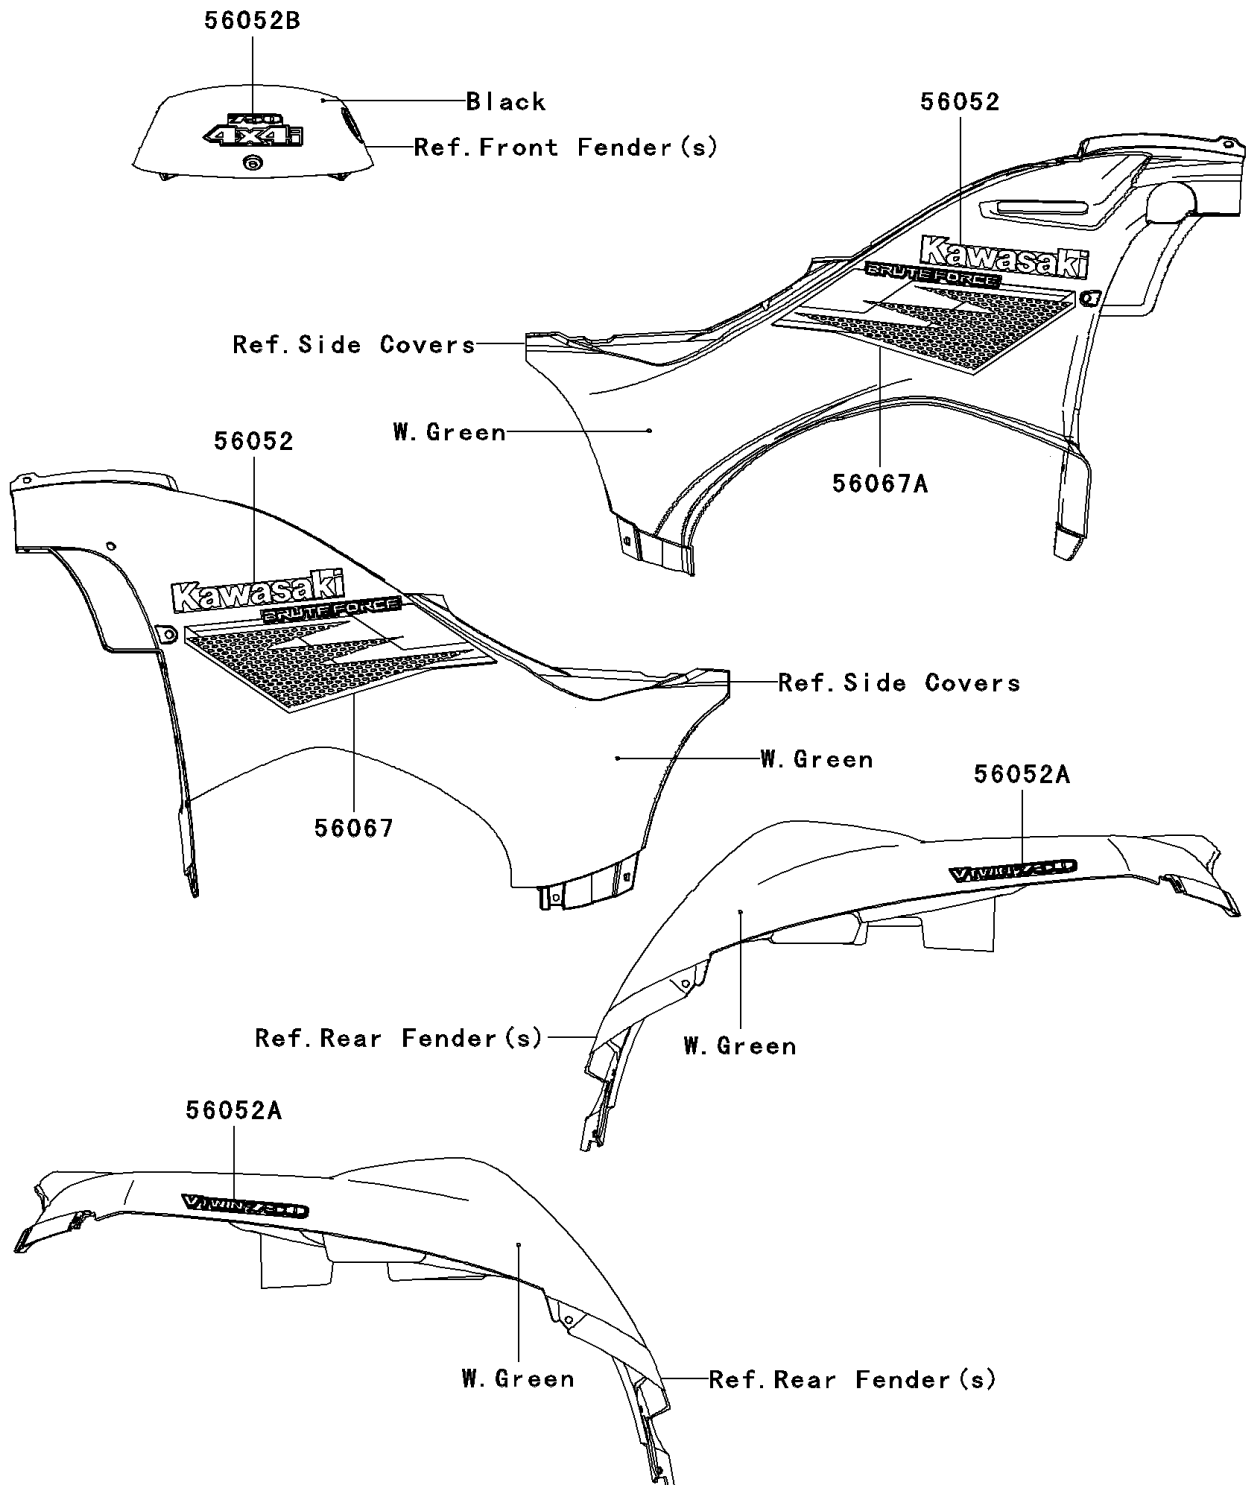

2007 Brute Force 750 4x4i

PARTS DIAGRAM

Decals(W.Green)(A7F)

F2861E

2007 Brute Force 750 4x4i

PARTS LIST

Decals(W.Green)(A7F)

ITEM NAME

PART NUMBER

QUANTITY
