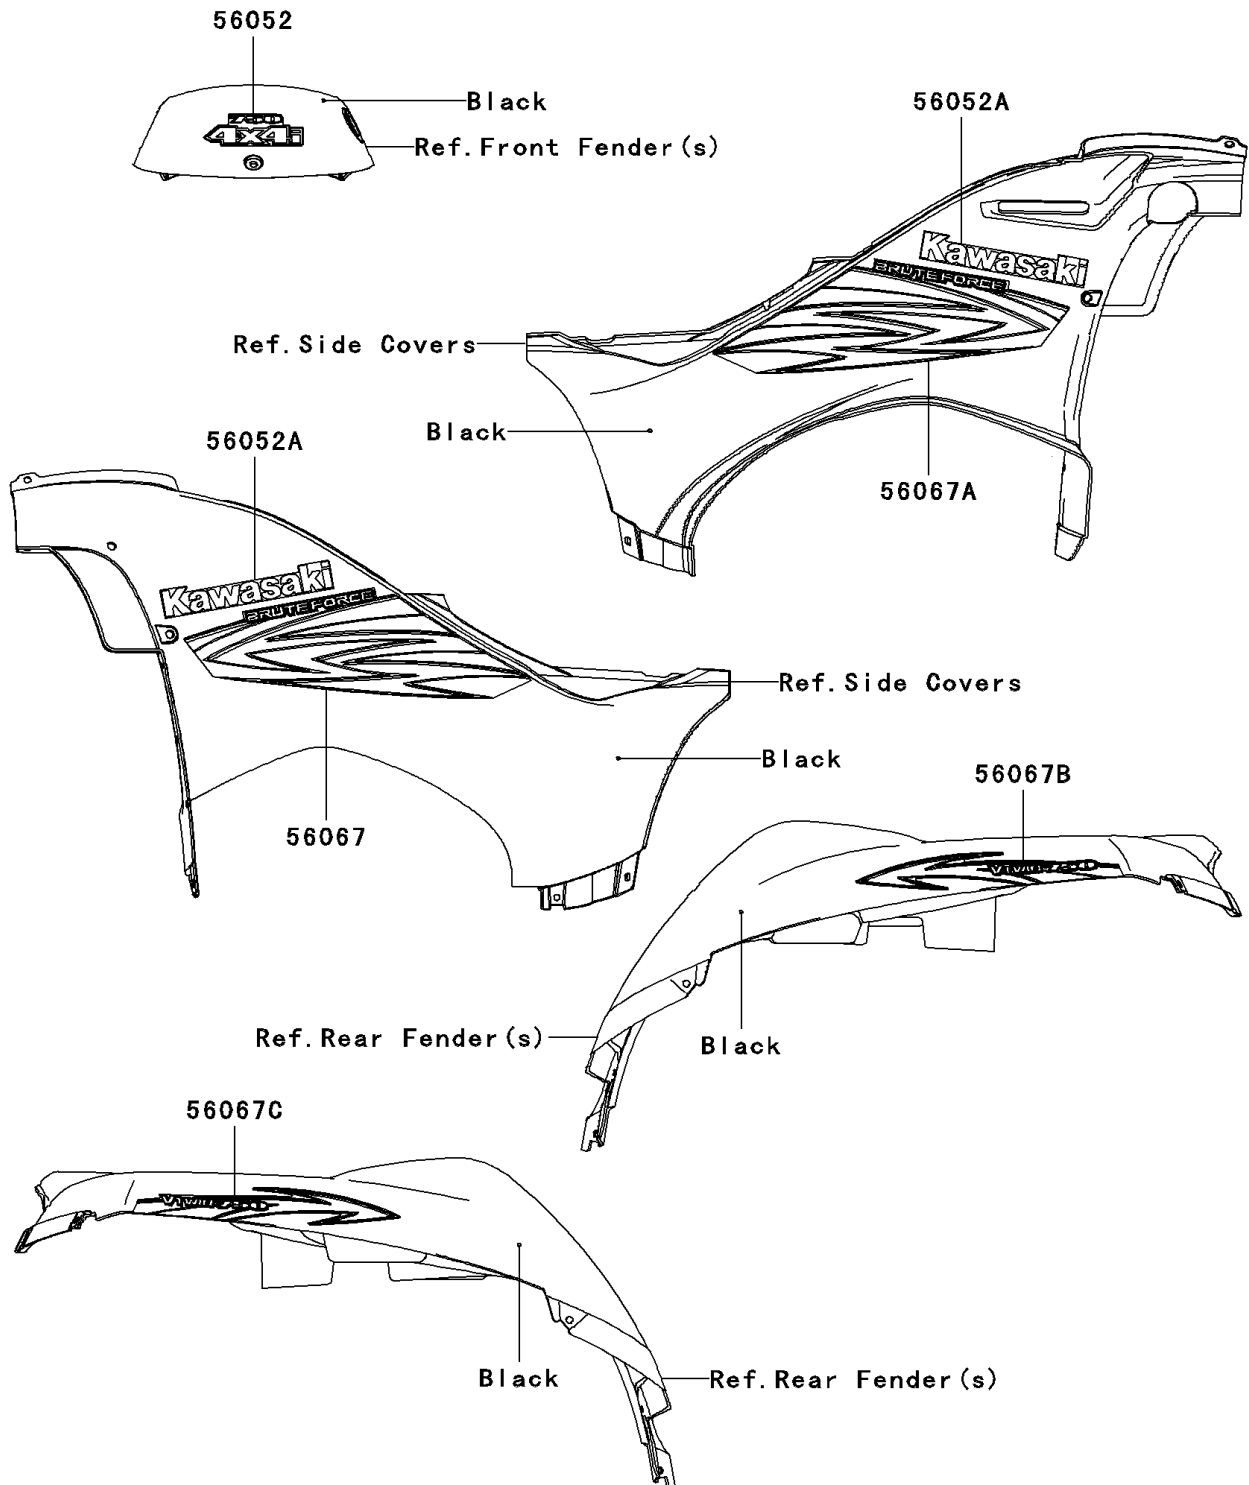

2007 Brute Force 750 4x4i

PARTS DIAGRAM

Decals(Black)(A7F)

F2861D

2007 Brute Force 750 4x4i

PARTS LIST

Decals(Black)(A7F)

ITEM NAME	PART NUMBER	QUANTITY
-----------	-------------	----------
