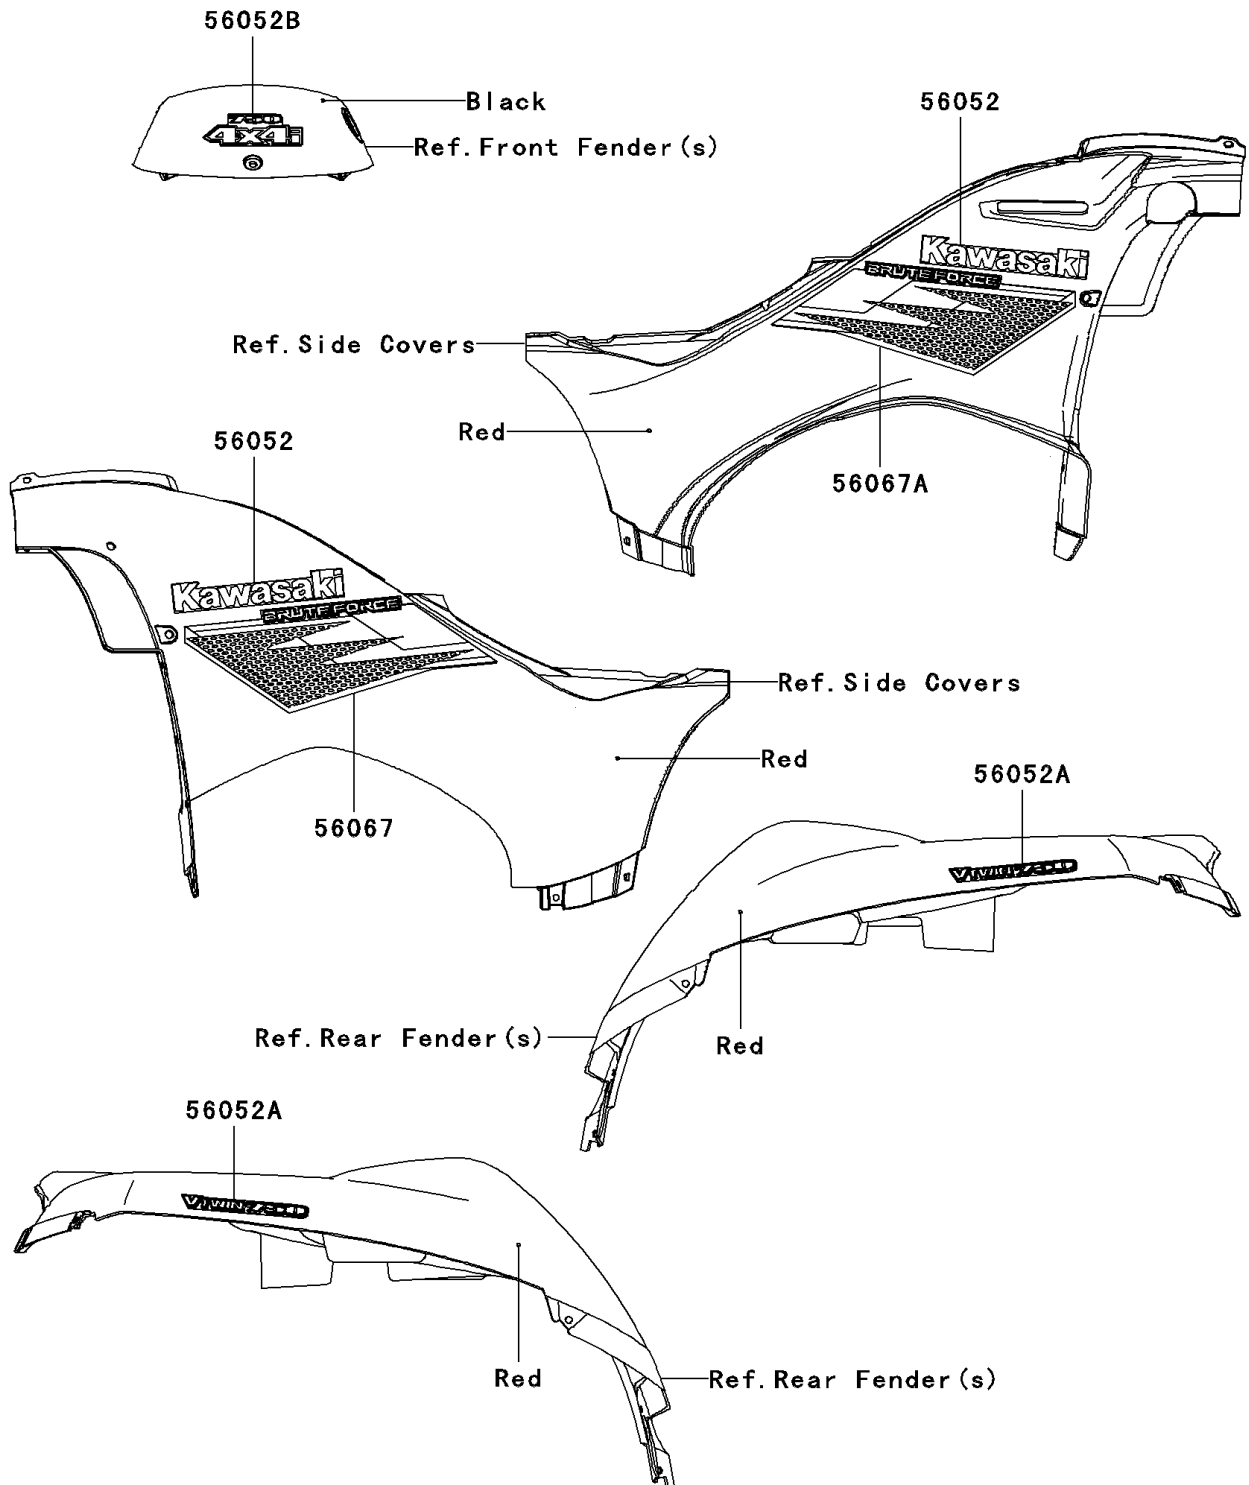

# 2007 Brute Force 750 4x4i

## PARTS DIAGRAM

### Decals(Red)(A7F)

F2861B

## PARTS LIST

Decals(Red)(A7F)

**ITEM NAME**

**PART NUMBER**

**QUANTITY**

---