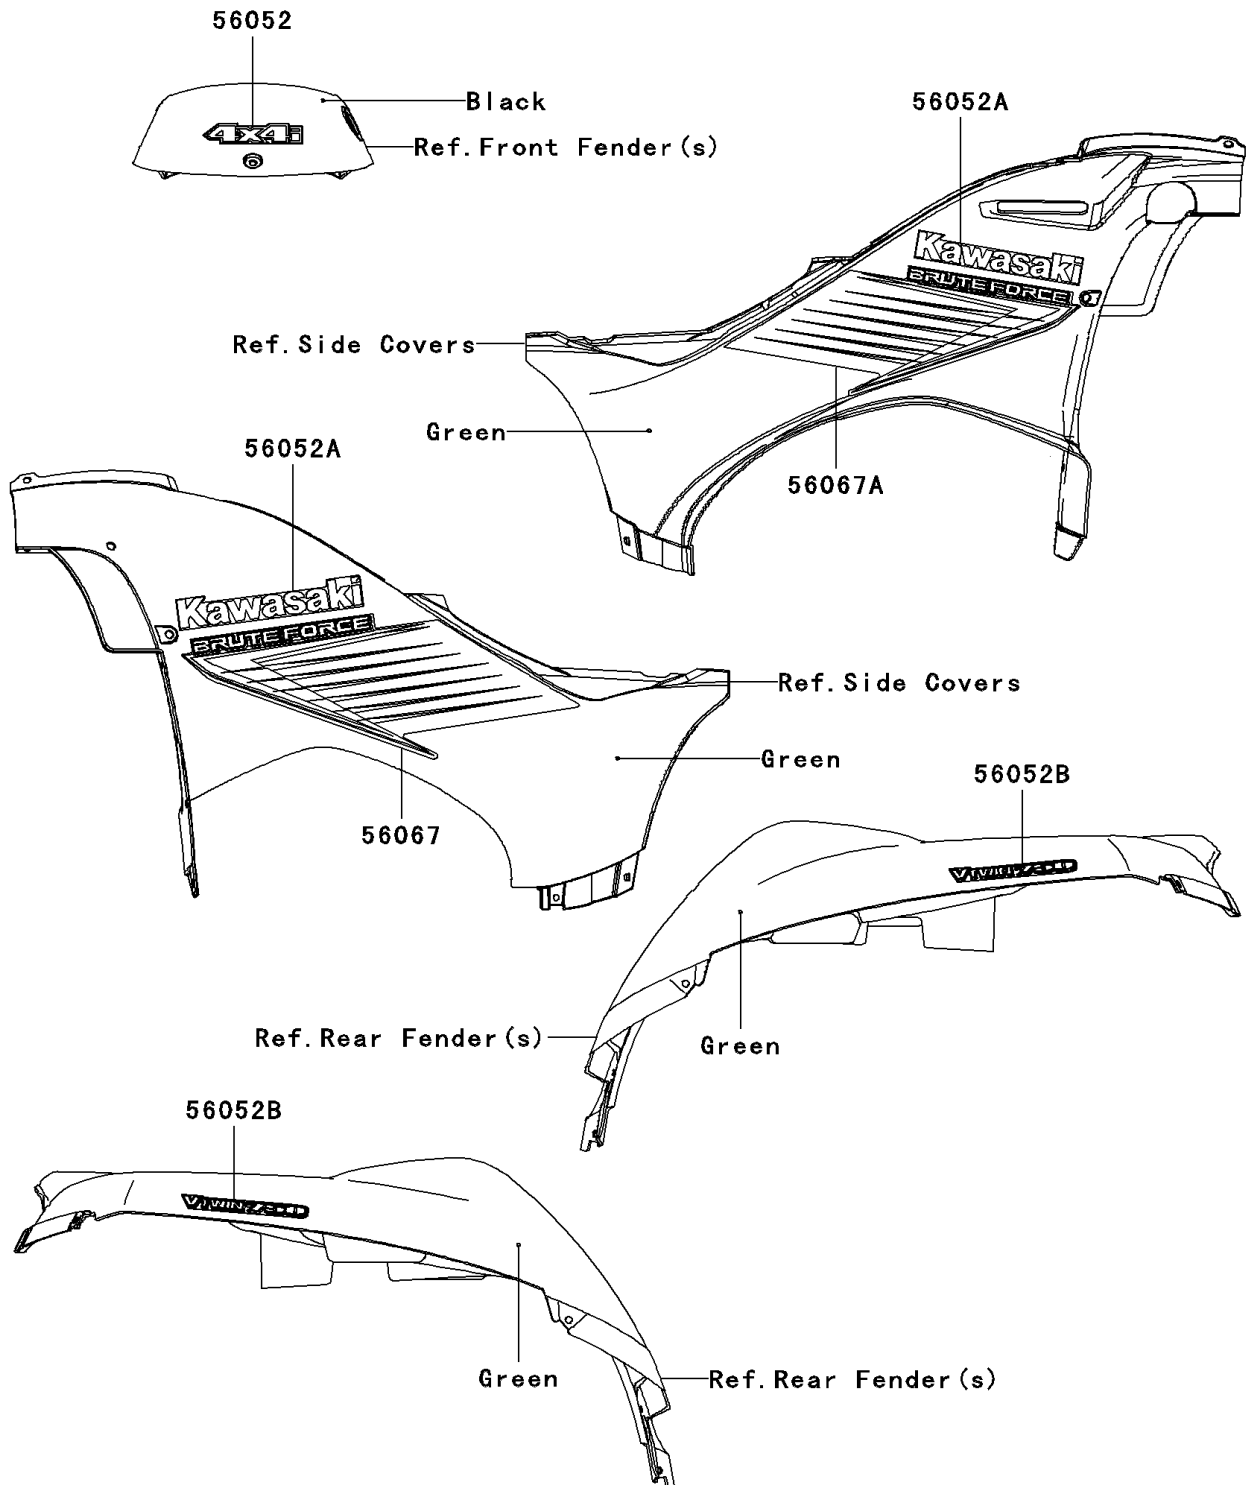

2006 Brute Force 750 4x4i

PARTS DIAGRAM

Decals(Green)(A6F)

F2861A

2006 Brute Force 750 4x4i

PARTS LIST

Decals(Green)(A6F)

ITEM NAME	PART NUMBER	QUANTITY
-----------	-------------	----------
