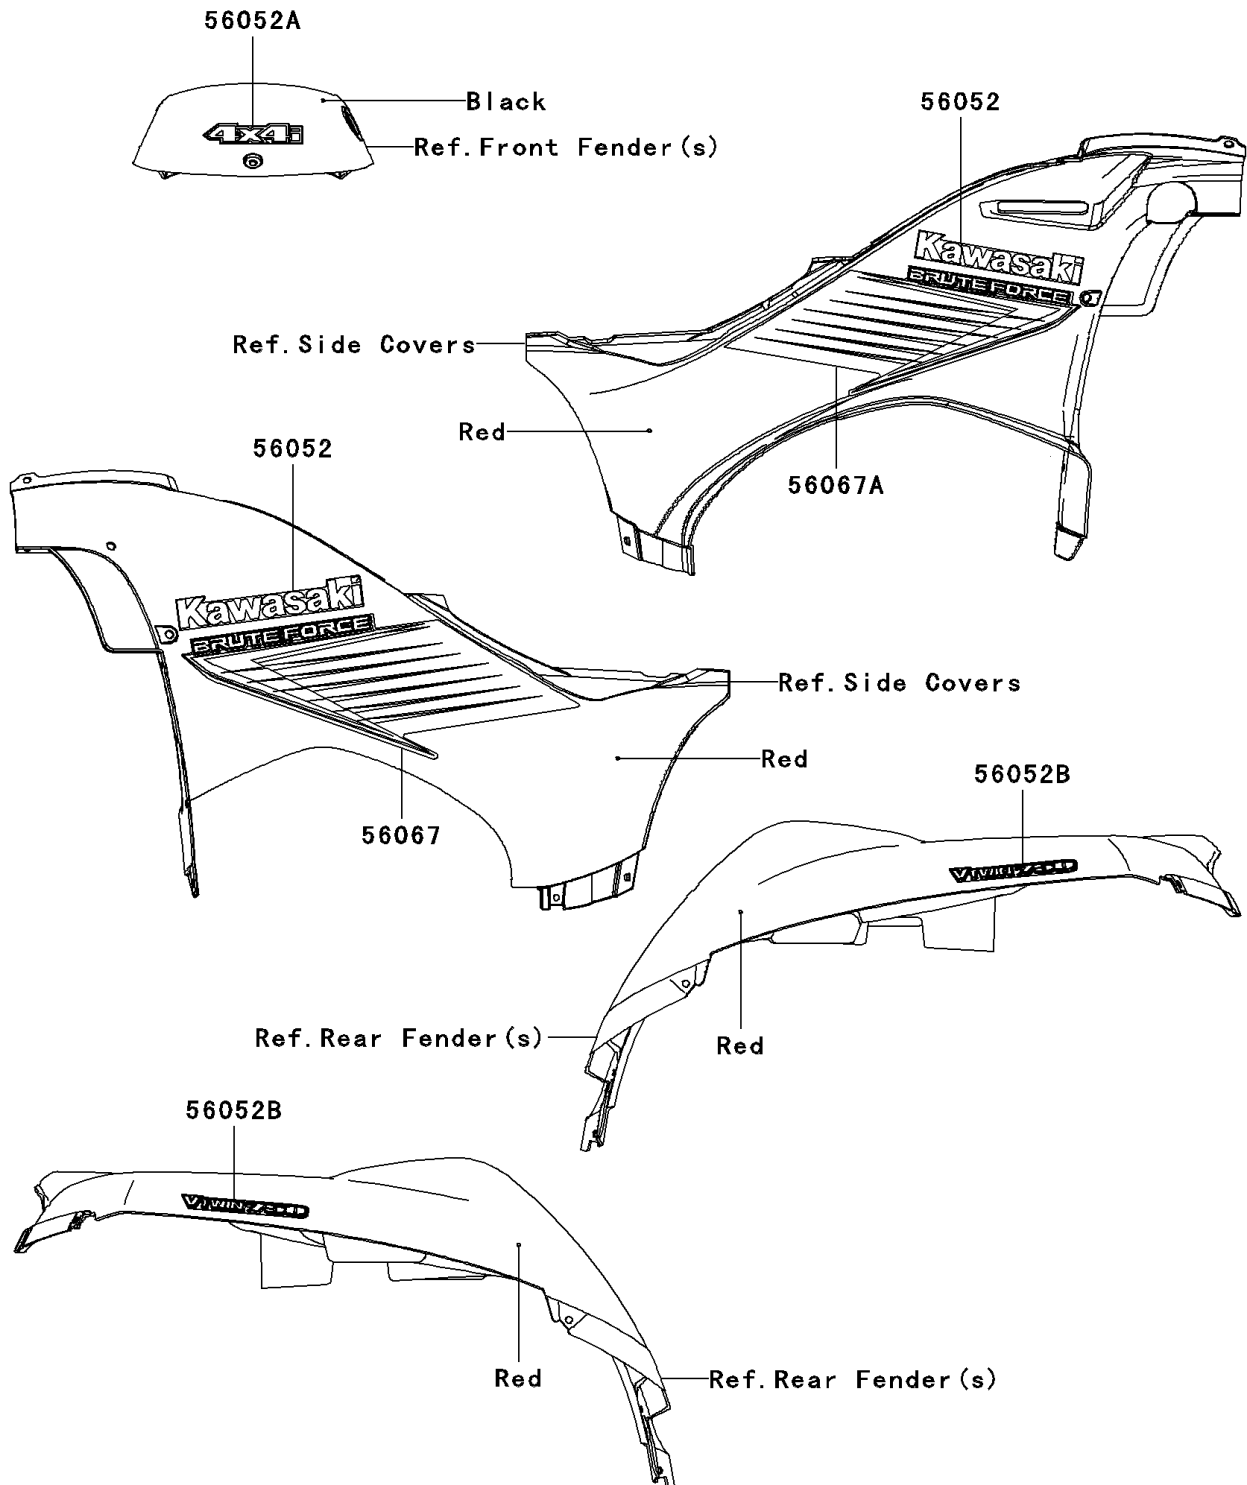

# 2006 Brute Force 750 4x4i

## PARTS DIAGRAM

### Decals(Red)(A6F)

F2861

## PARTS LIST

Decals(Red)(A6F)

ITEM NAME	PART NUMBER	QUANTITY
-----------	-------------	----------

---