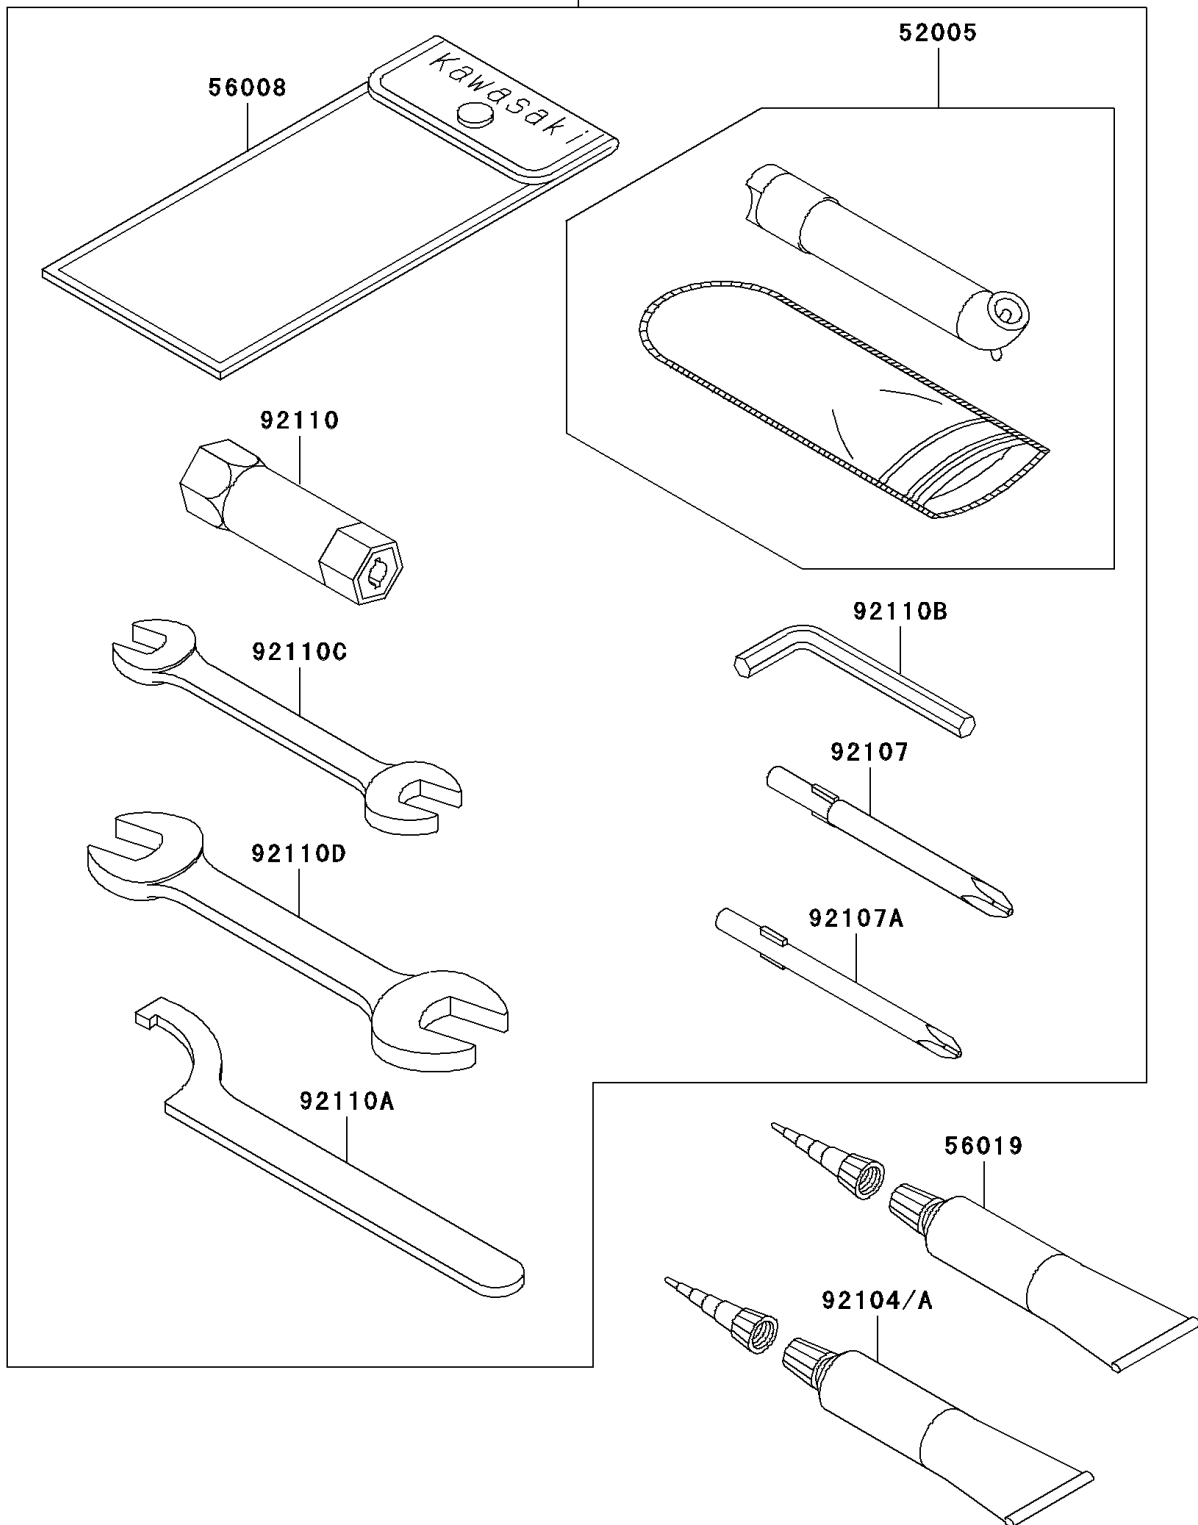

2007 Brute Force 750 4x4i

PARTS DIAGRAM

Owner's Tools

56007

F2810

2007 Brute Force 750 4x4i

PARTS LIST

Owner's Tools

ITEM NAME

PART NUMBER

QUANTITY
