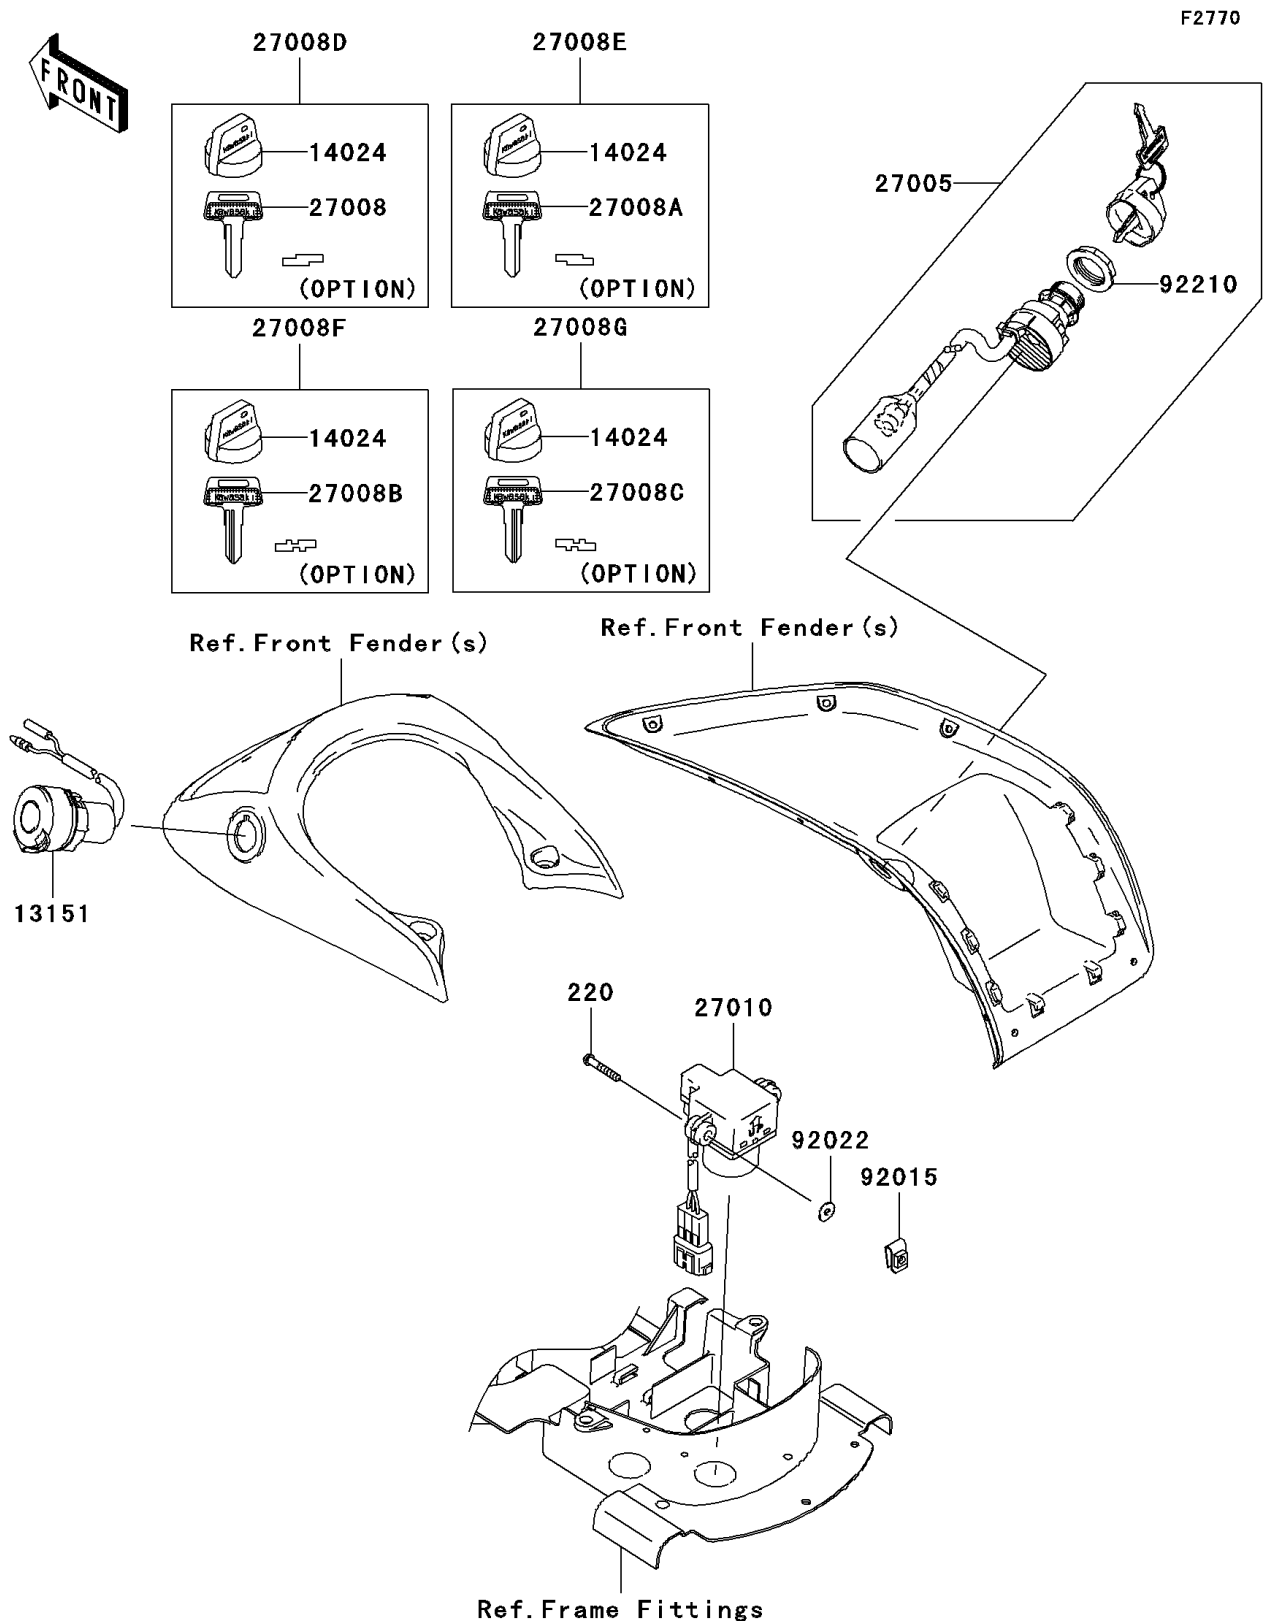

2006 Brute Force 750 4x4i

PARTS DIAGRAM

Ignition Switch