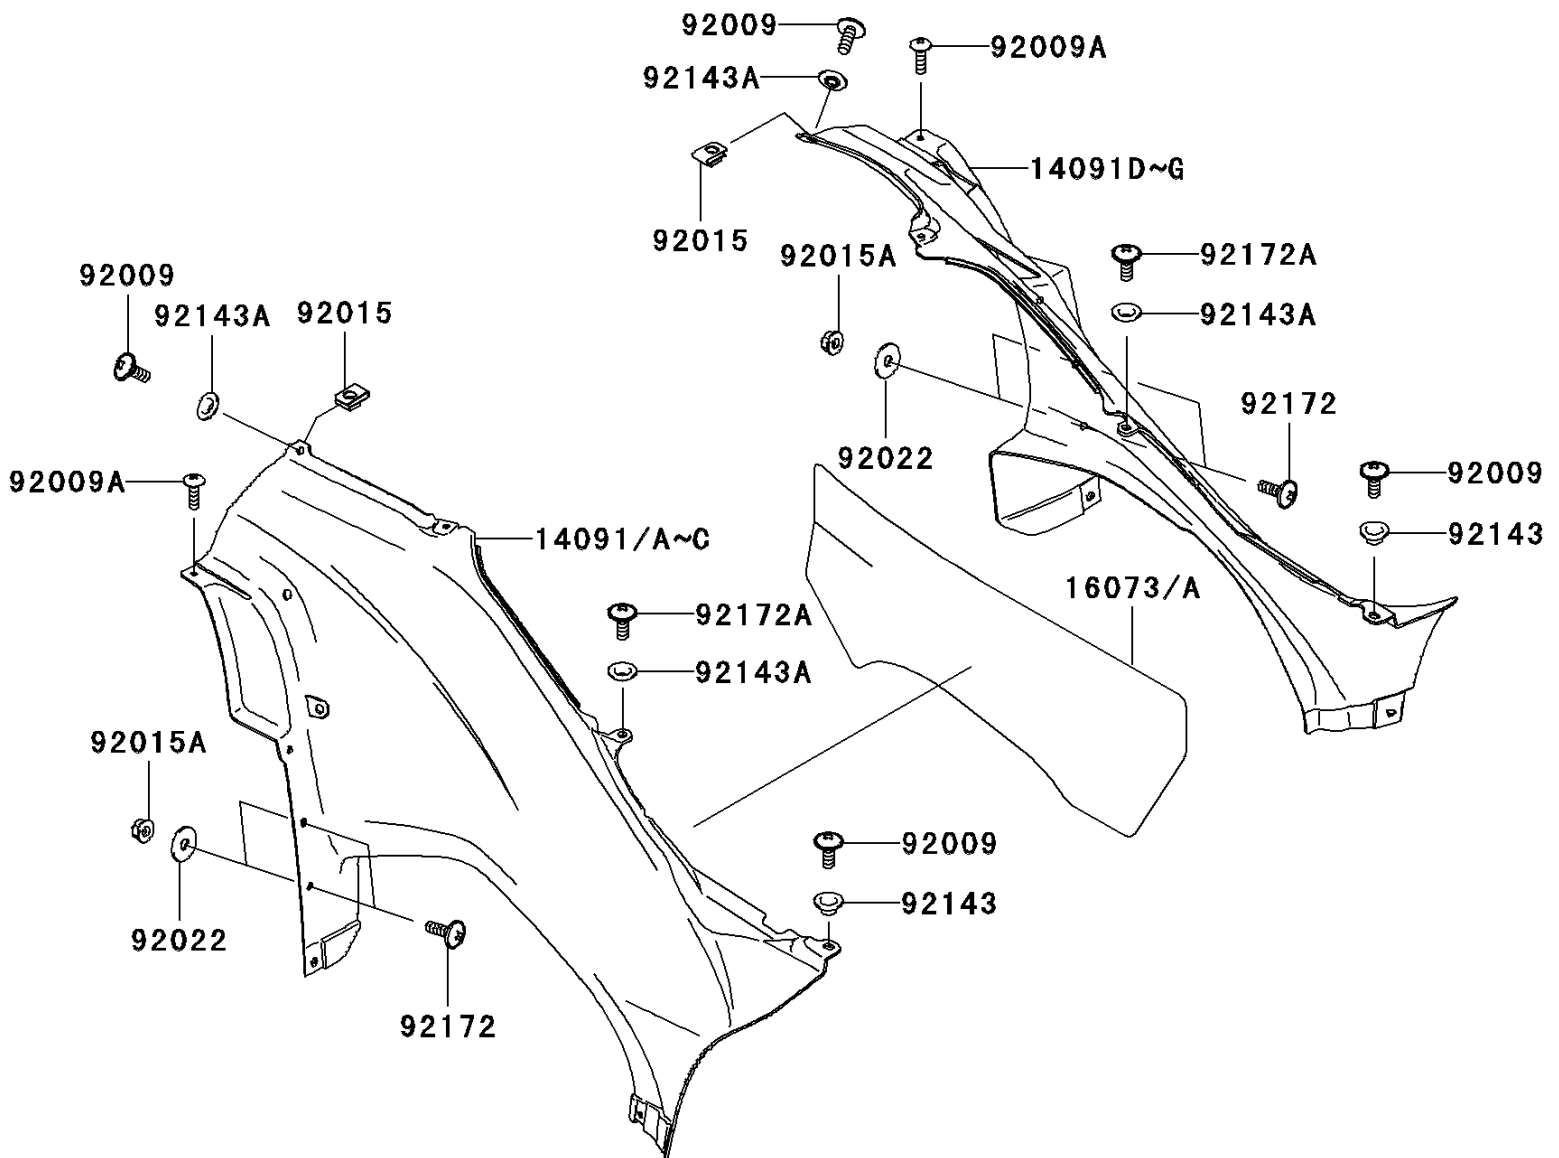

2007 Brute Force 750 4x4i

PARTS DIAGRAM

Side Covers

F2611

2007 Brute Force 750 4x4i

PARTS LIST

Side Covers

ITEM NAME

PART NUMBER

QUANTITY
