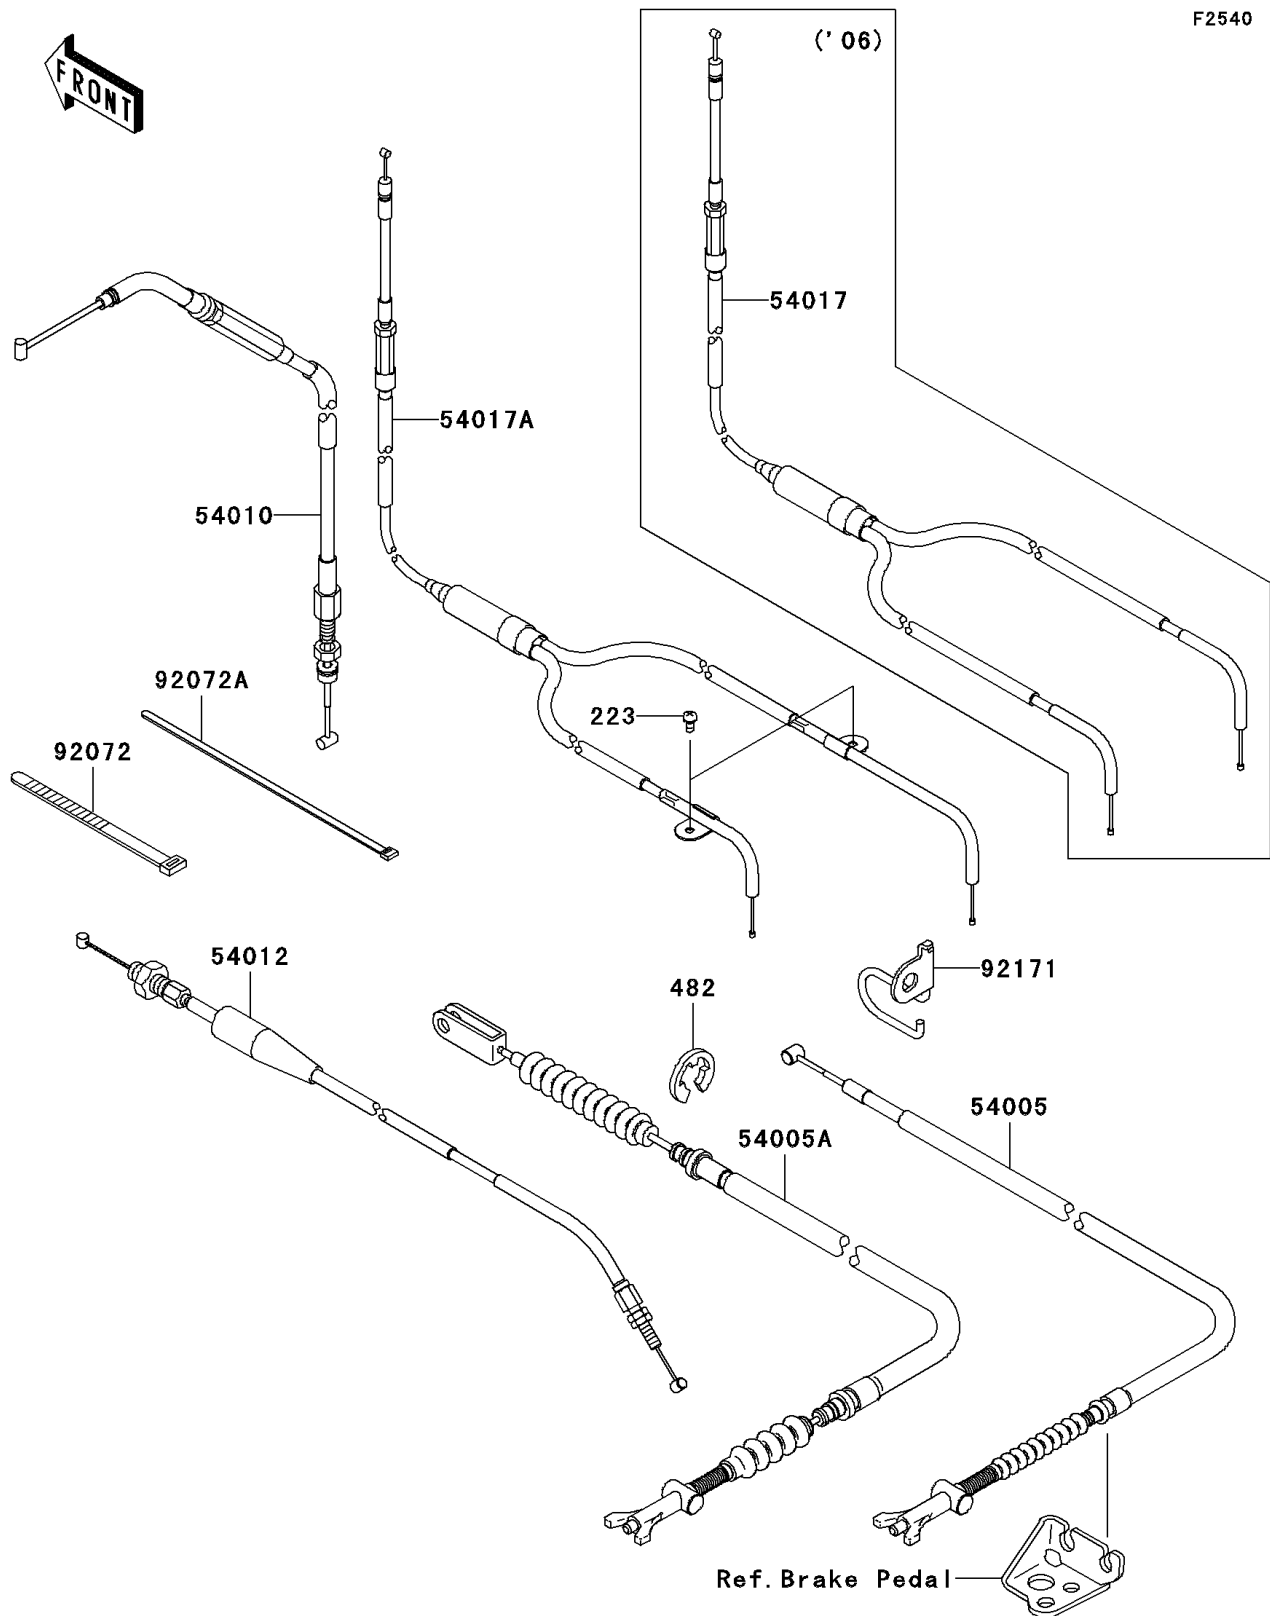

2006 Brute Force 750 4x4i

PARTS DIAGRAM

Cables