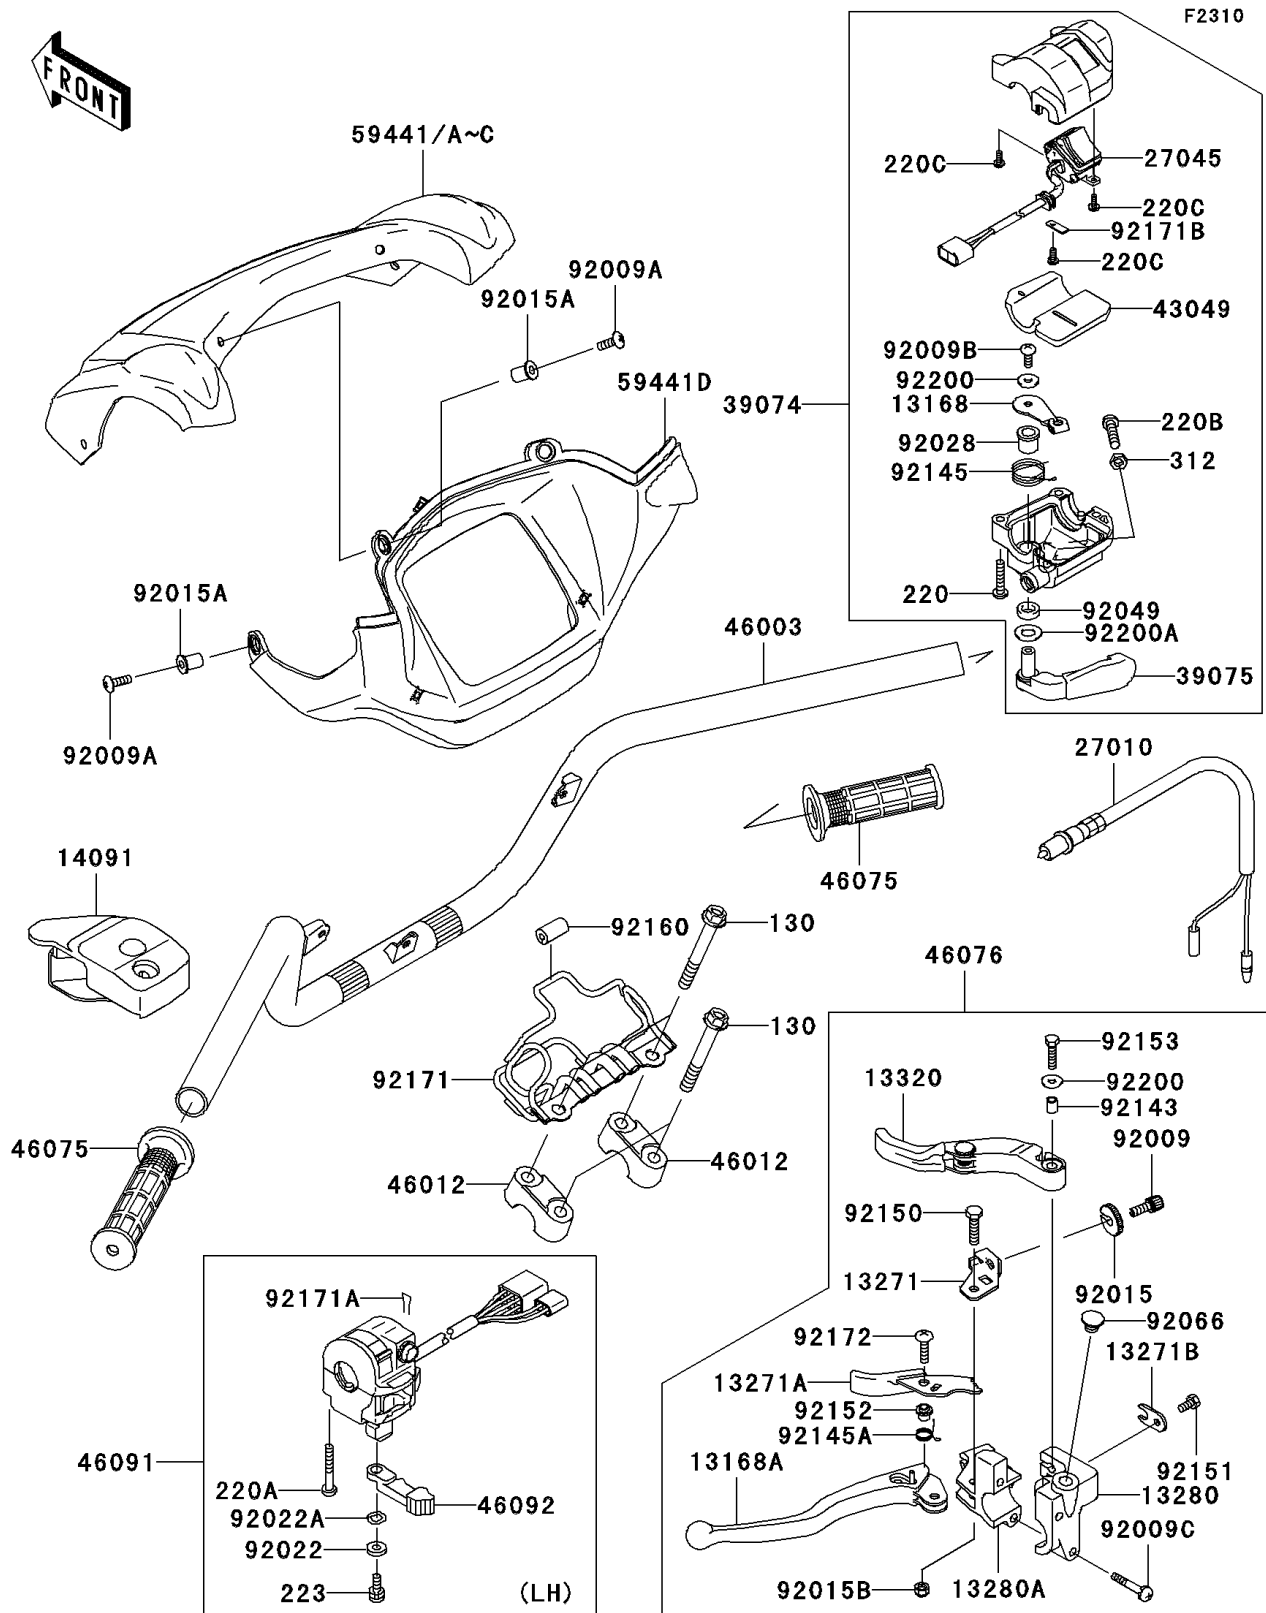

2007 Brute Force 750 4x4i

Kawasaki

Let the Good Times Roll®

PARTS DIAGRAM

Handlebar

2007 Brute Force 750 4x4i

PARTS LIST

Handlebar

ITEM NAME

PART NUMBER

QUANTITY
