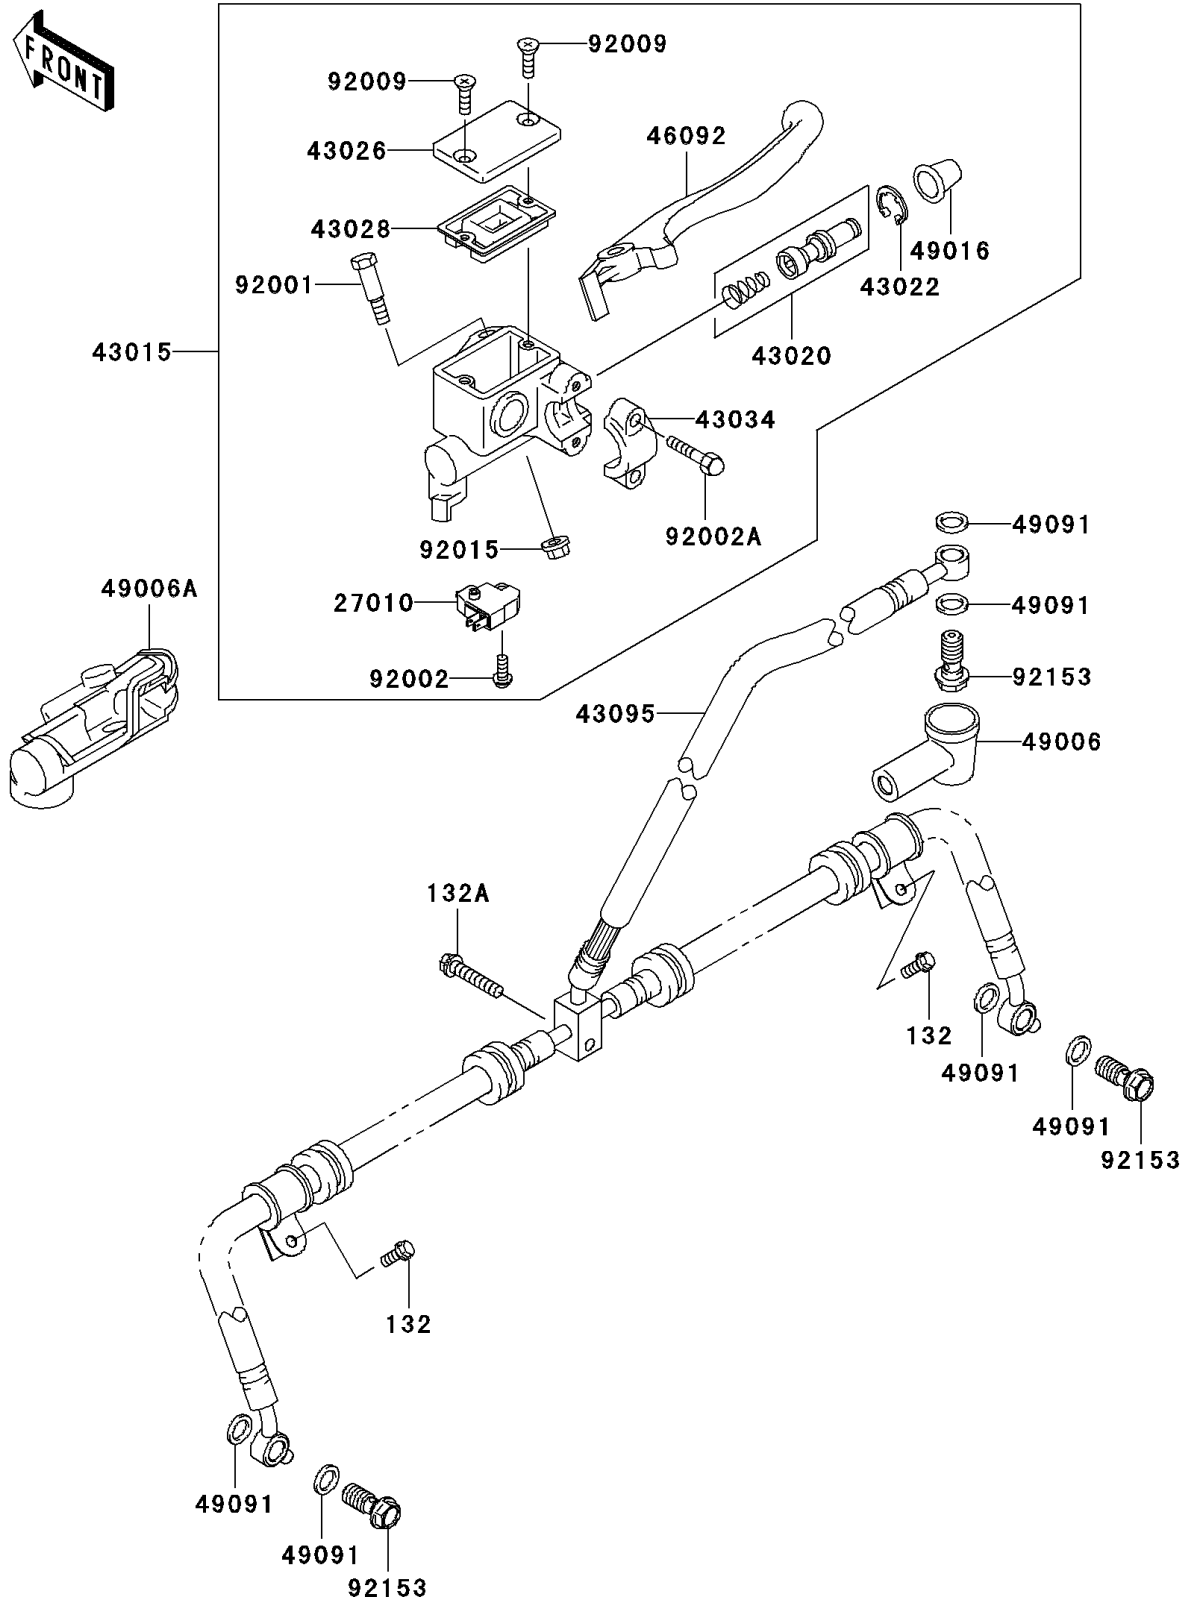

2007 Brute Force 750 4x4i

PARTS DIAGRAM

Front Master Cylinder

F2291

2007 Brute Force 750 4x4i

PARTS LIST

Front Master Cylinder

ITEM NAME	PART NUMBER	QUANTITY
-----------	-------------	----------
