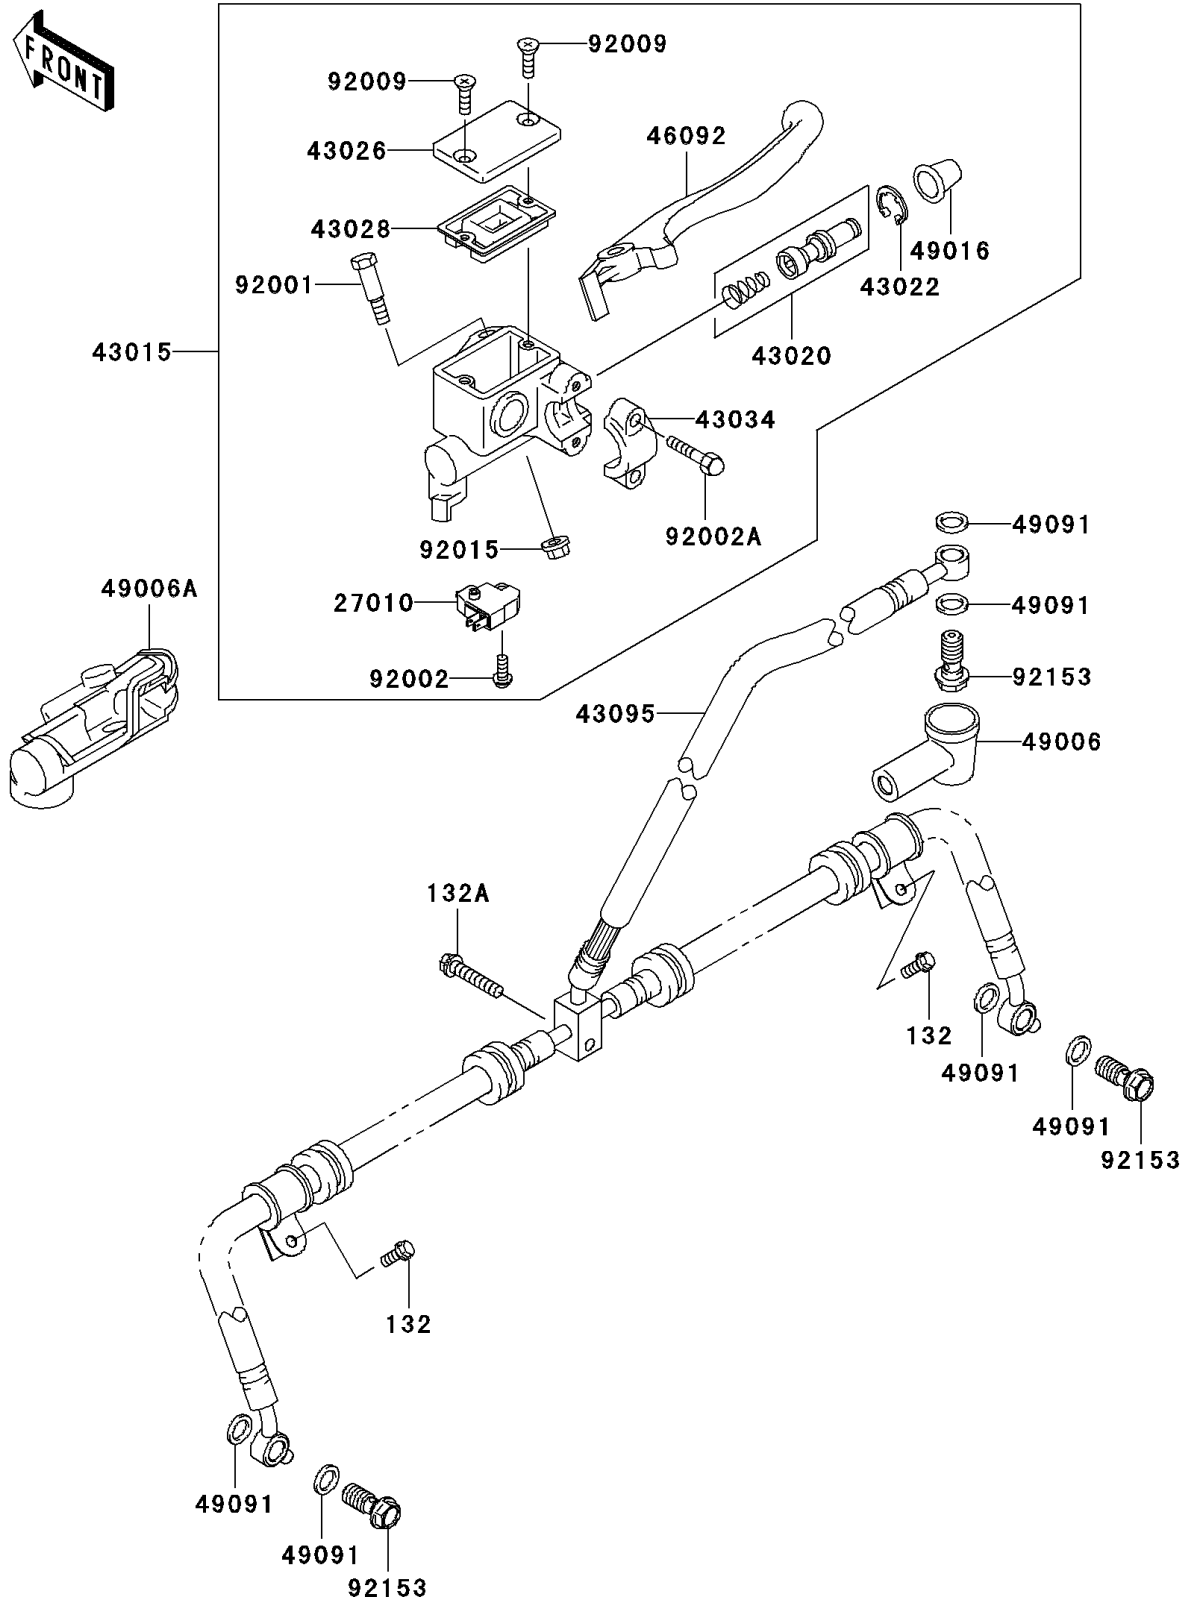

2006 Brute Force 750 4x4i

PARTS DIAGRAM

Front Master Cylinder

F2291

2006 Brute Force 750 4x4i

PARTS LIST

Front Master Cylinder

ITEM NAME	PART NUMBER	QUANTITY
-----------	-------------	----------
