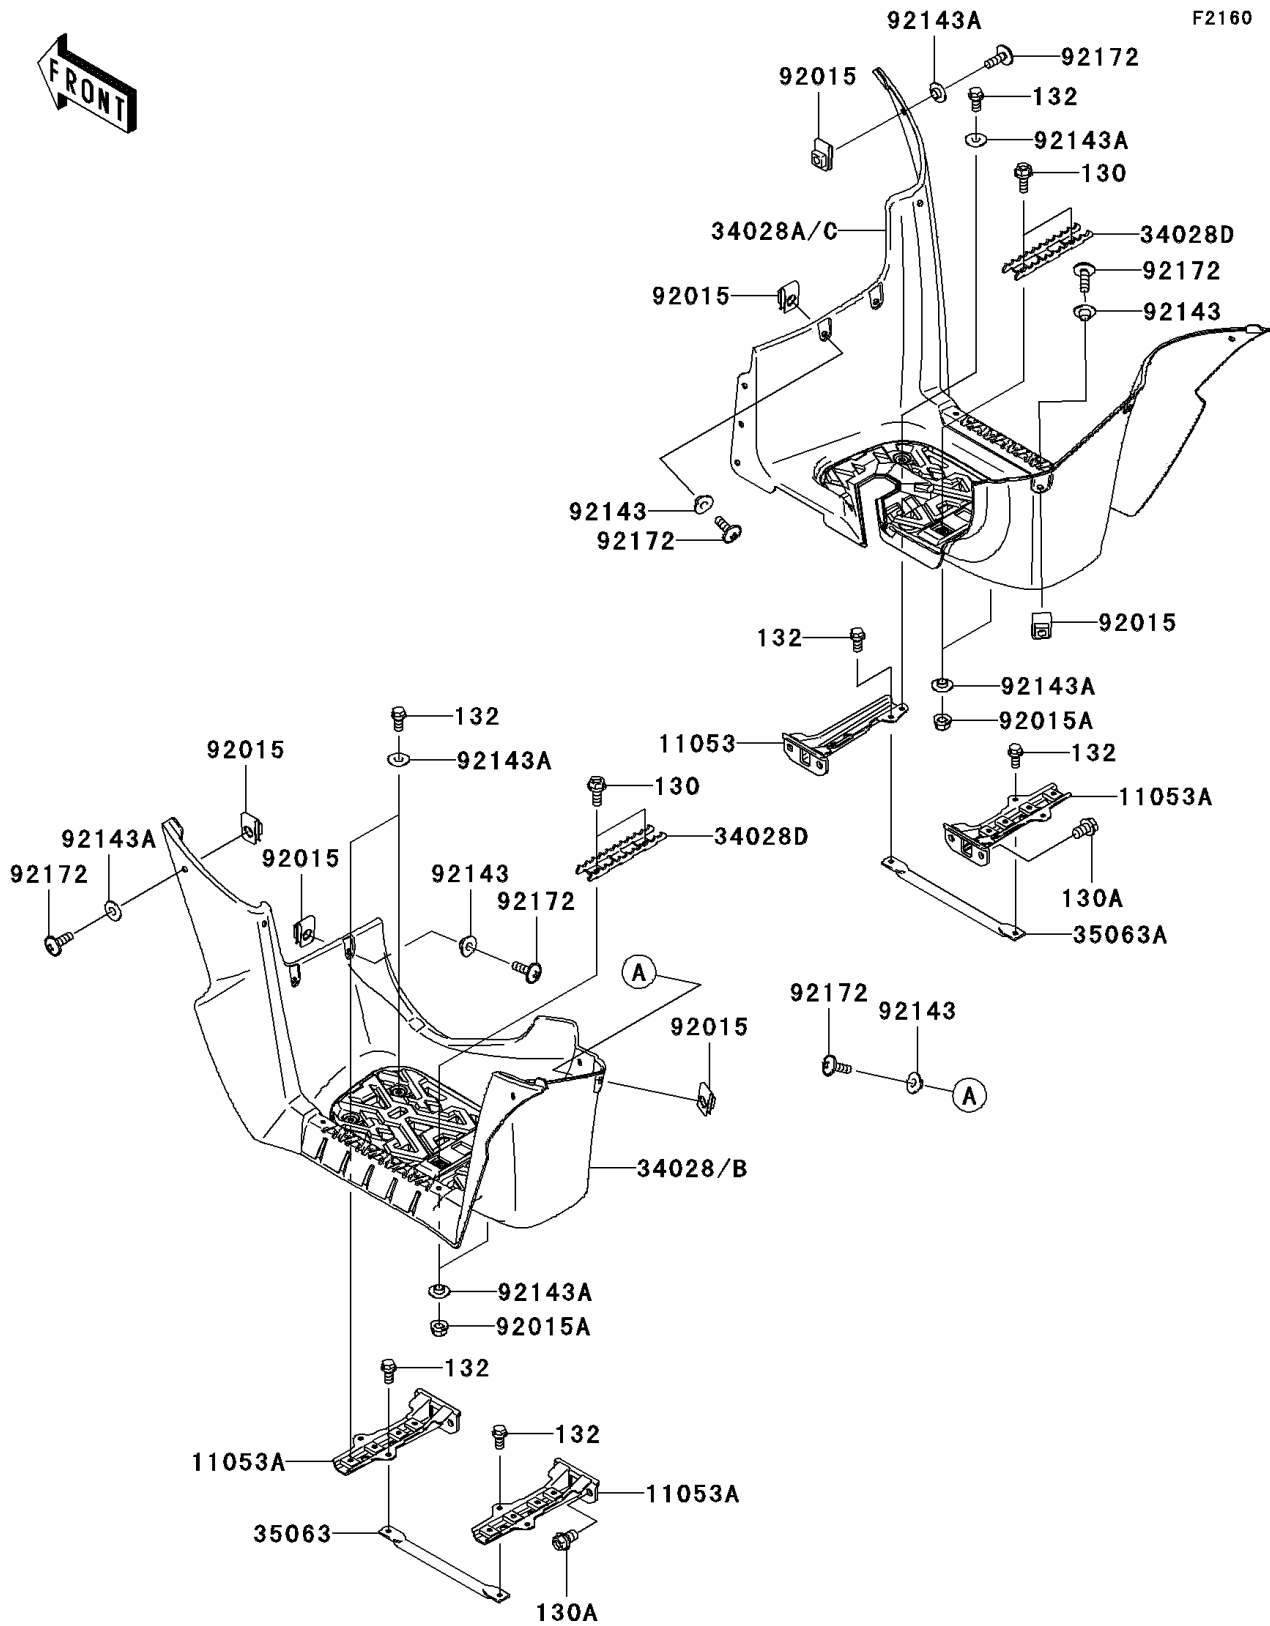

2007 Brute Force 750 4x4i

PARTS DIAGRAM

Footrests

2007 Brute Force 750 4x4i

PARTS LIST

Footrests

ITEM NAME

PART NUMBER

QUANTITY
