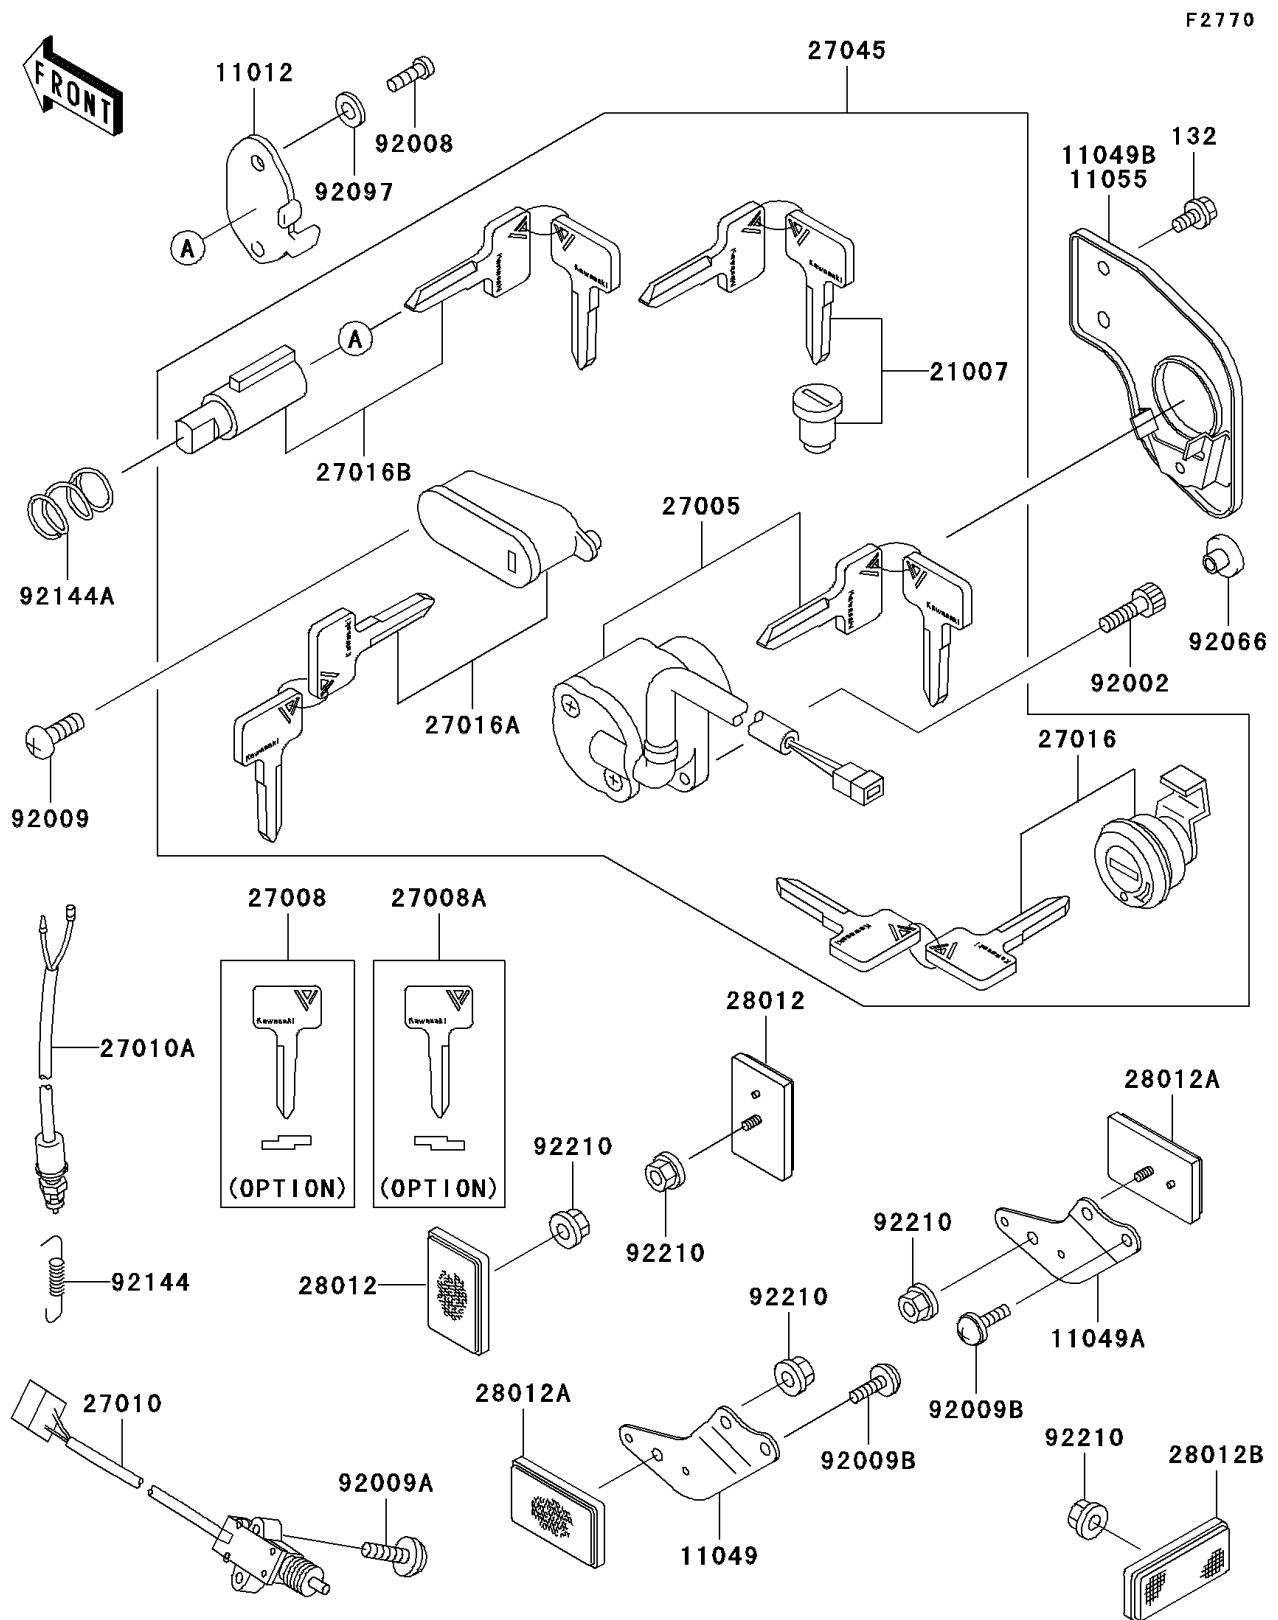

2007 Vulcan 500 LTD

PARTS DIAGRAM

Ignition Switch/Locks/Reflectors

2007 Vulcan 500 LTD

PARTS LIST

Ignition Switch/Locks/Reflectors

ITEM NAME

PART NUMBER

QUANTITY
