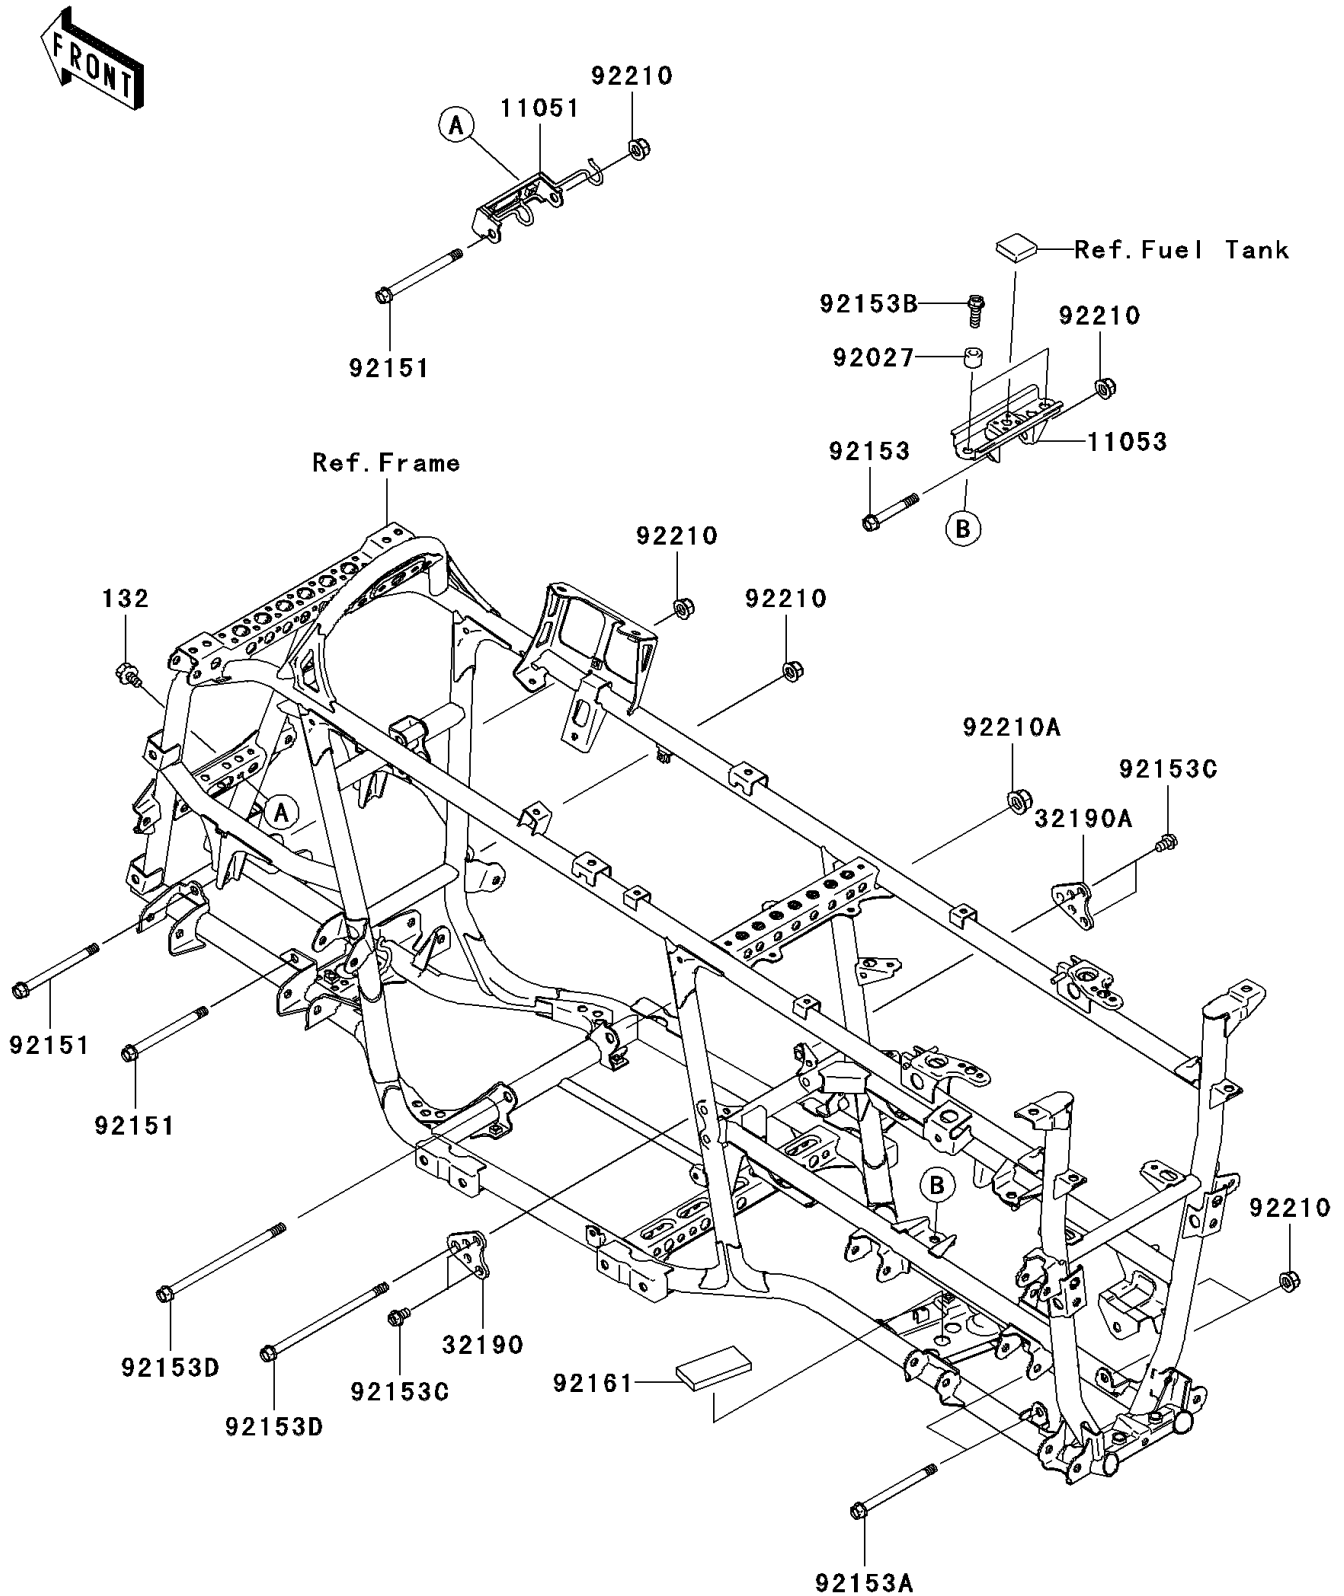

2007 Brute Force 750 4x4i

PARTS DIAGRAM

Engine Mount

F2122

2007 Brute Force 750 4x4i

PARTS LIST

Engine Mount

ITEM NAME

PART NUMBER

QUANTITY
