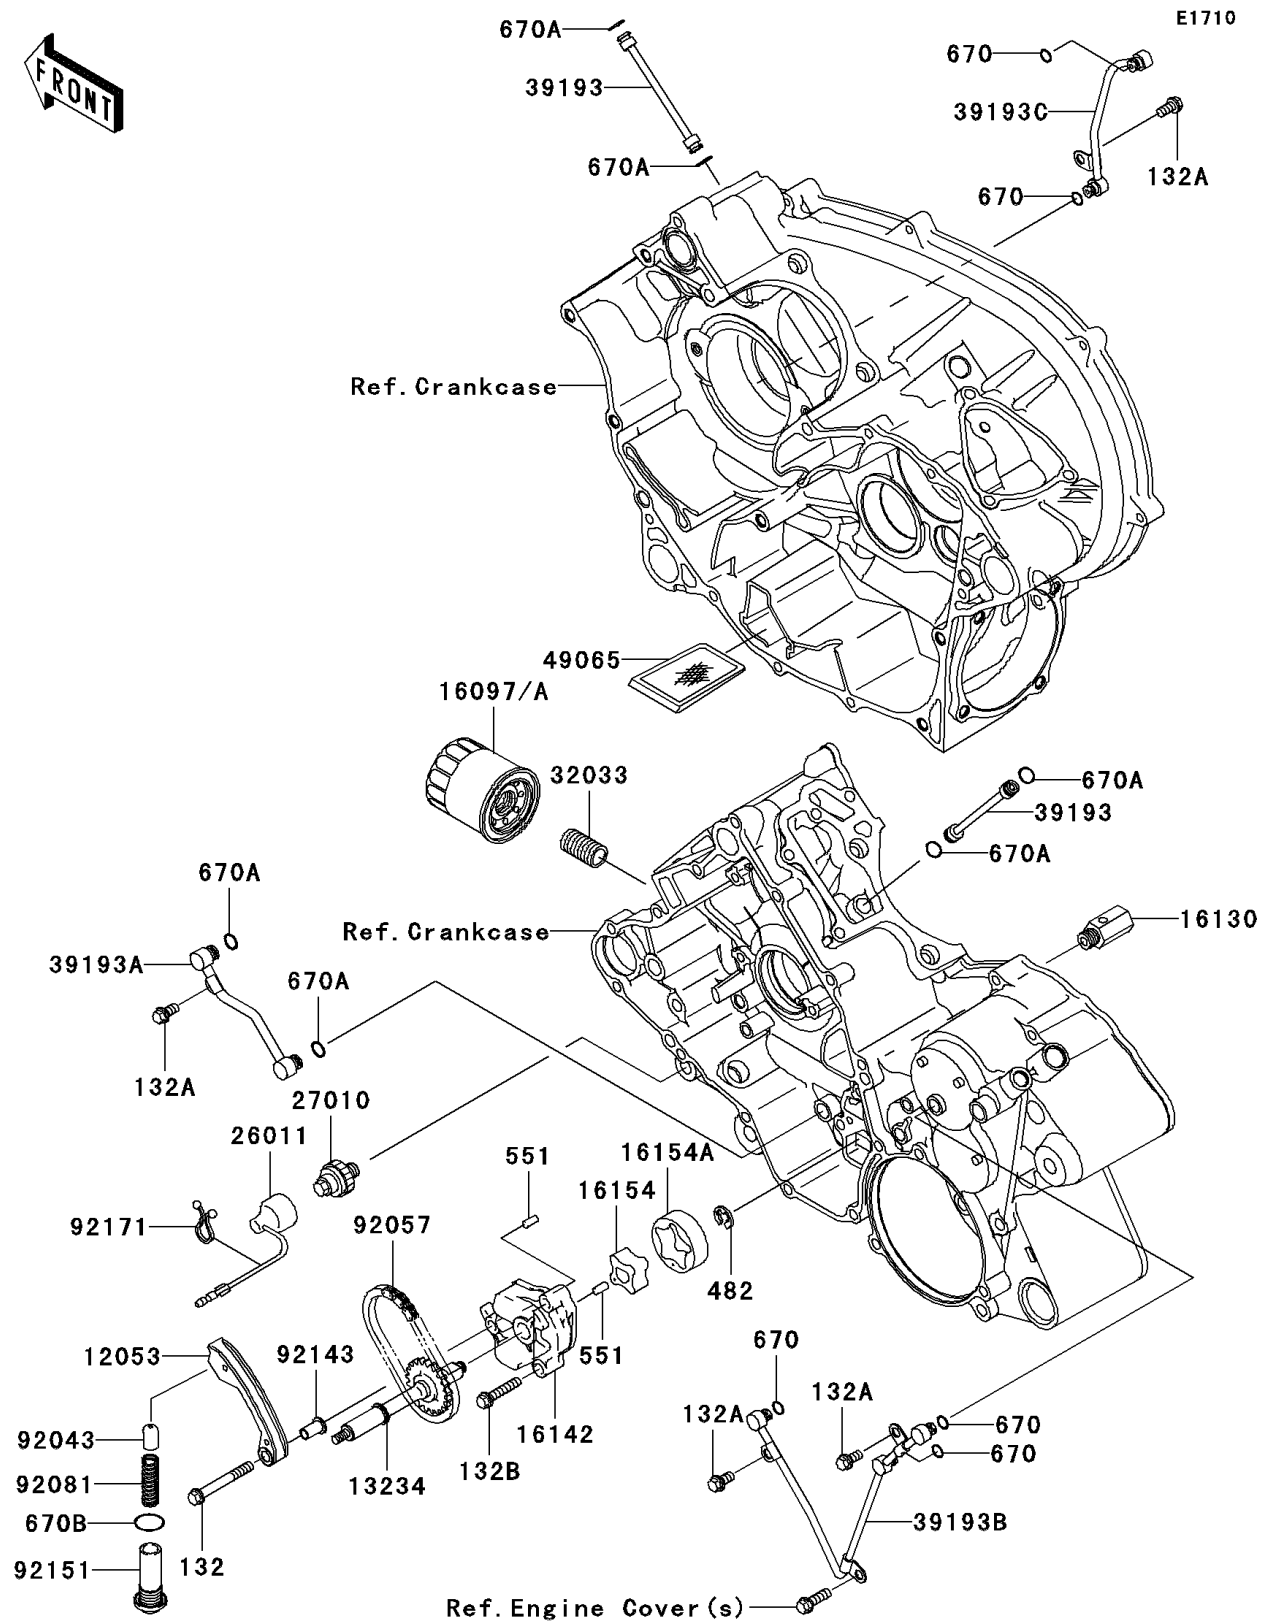

2007 Brute Force 750 4x4i

PARTS DIAGRAM

Oil Pump/Oil Filter

2007 Brute Force 750 4x4i

PARTS LIST

Oil Pump/Oil Filter

ITEM NAME	PART NUMBER	QUANTITY
-----------	-------------	----------
